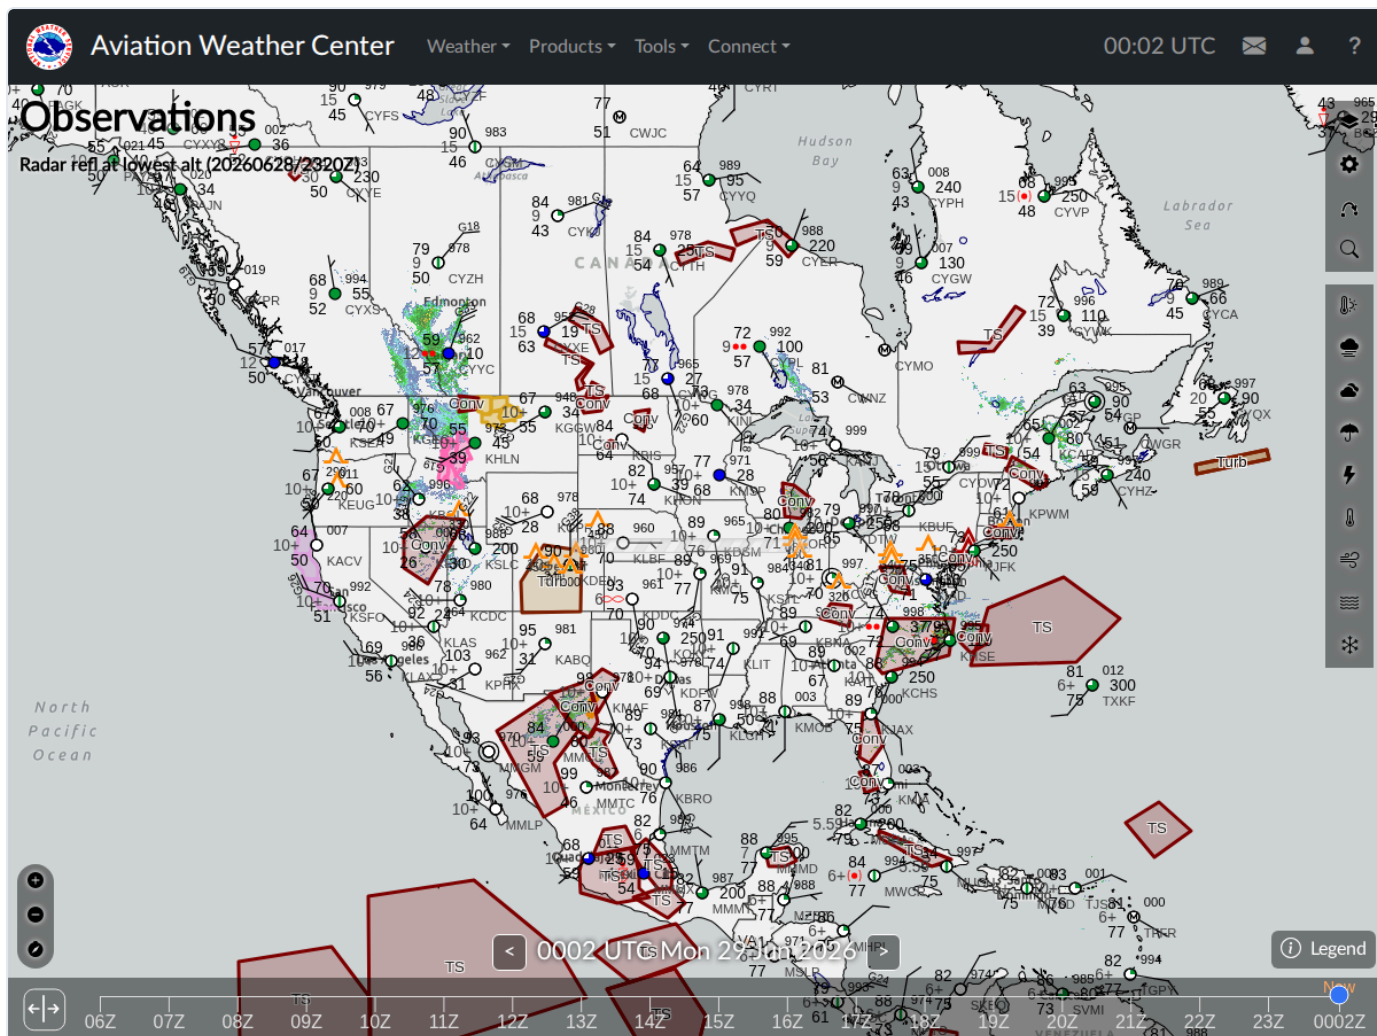

ArgusWatch.eu – AWC GFA Map (20260629_000214)

Archive date: 2026-06-29 · Generated 2026-06-30 14:51 UTC

AWC GFA Map (1)

2026-06-29 00:02 UTC