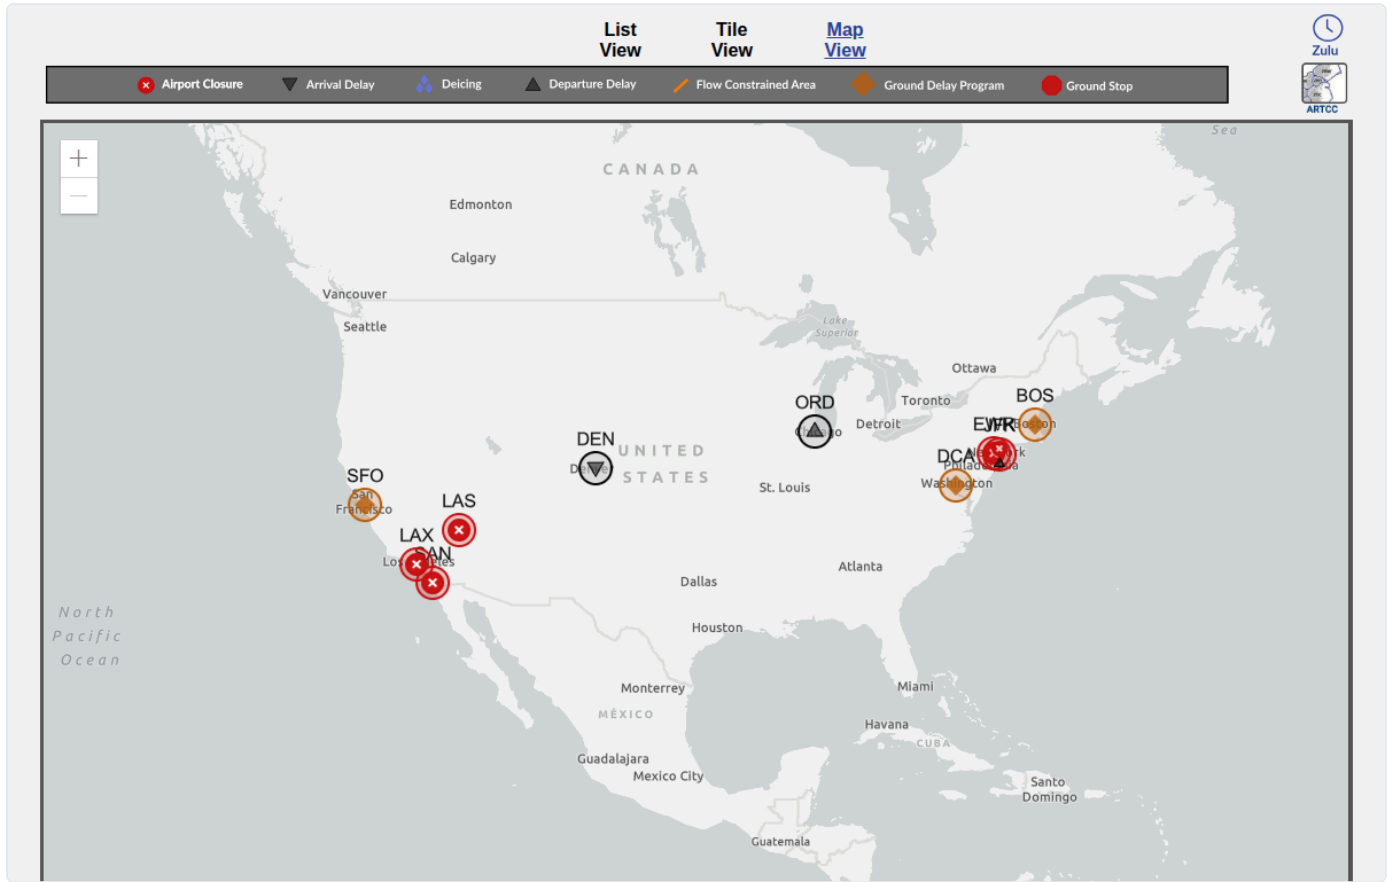

# ArgusWatch.eu — FAA NAS Map (20260629\_004650)

Archive date: 2026-06-29 · Generated 2026-07-01 15:18 UTC

## FAA NAS Map (1)

2026-06-29 00:46 UTC