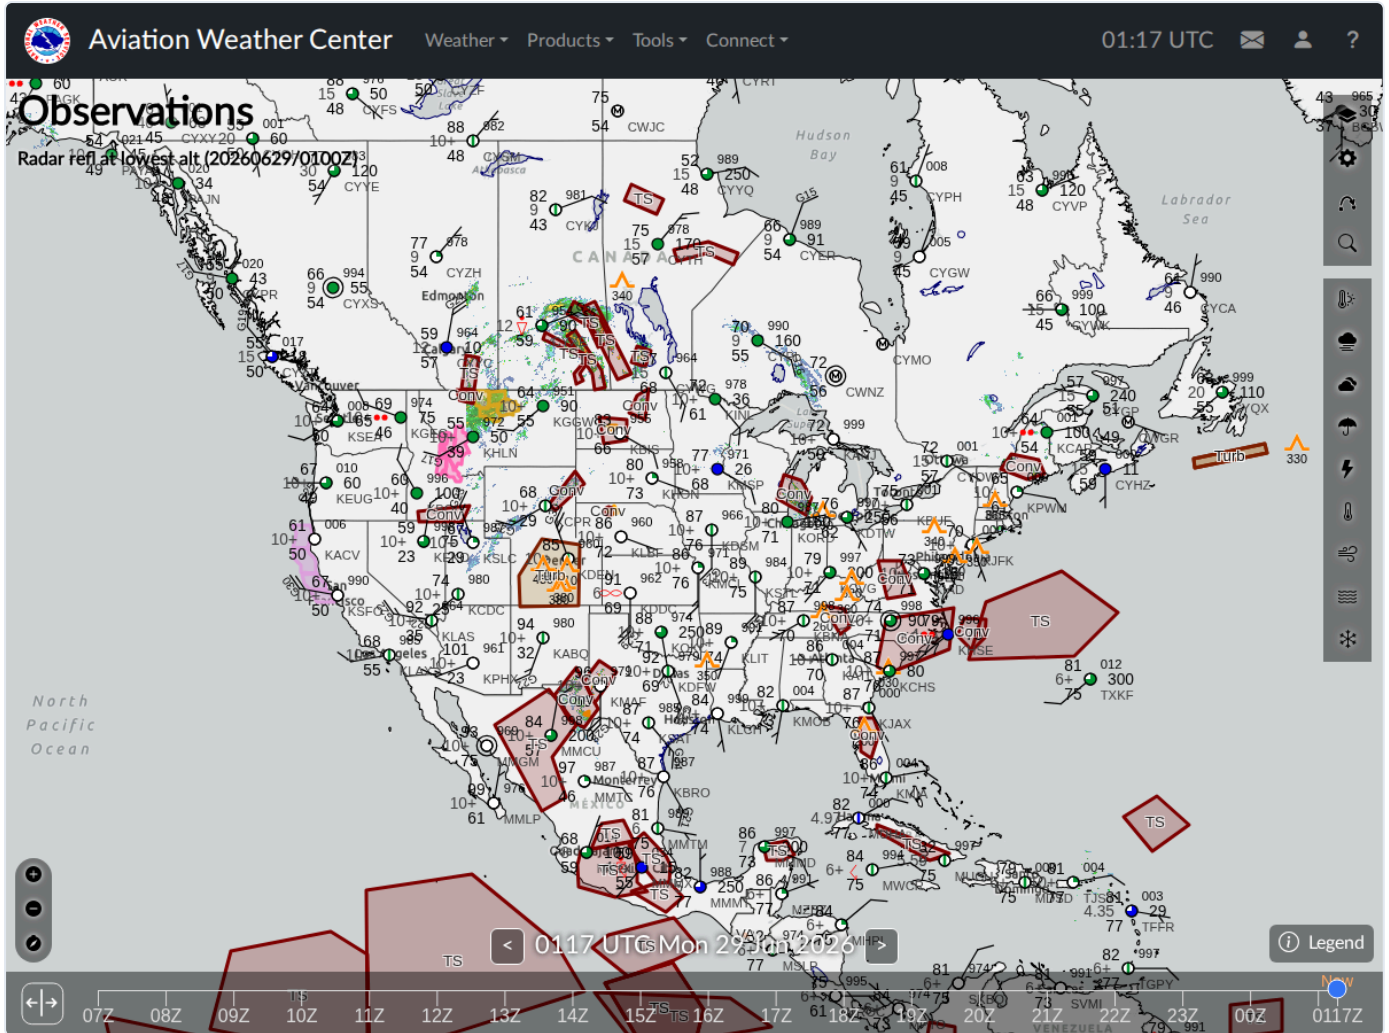

ArgusWatch.eu – AWC GFA Map (20260629_011711)

Archive date: 2026-06-29 · Generated 2026-06-30 14:49 UTC

AWC GFA Map (1)

2026-06-29 01:17 UTC