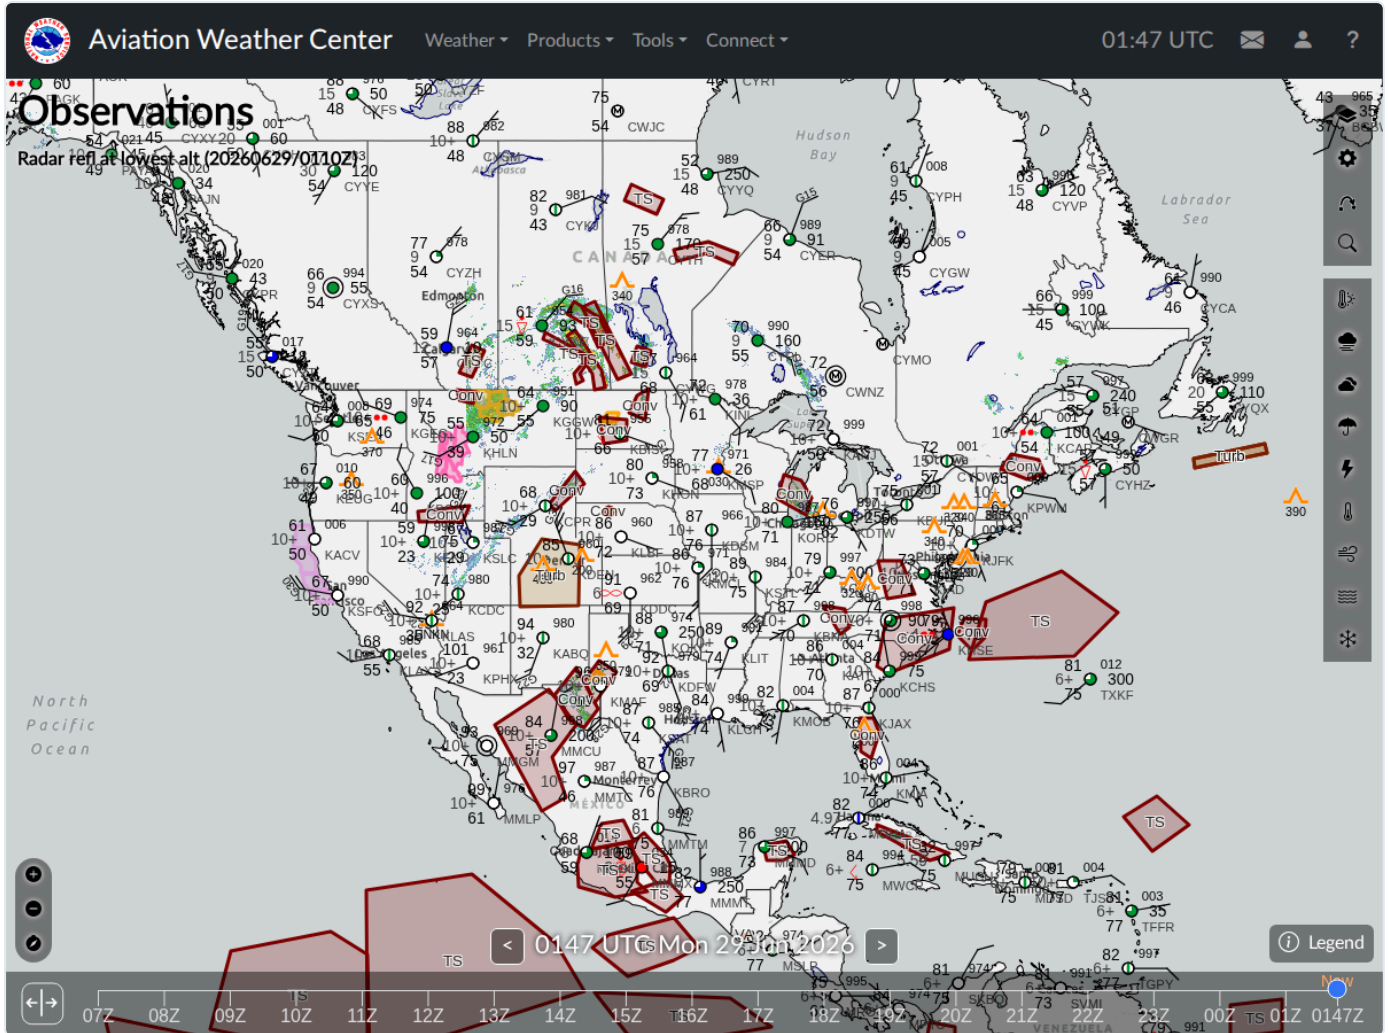

ArgusWatch.eu — AWC GFA Map (20260629_014713)

Archive date: 2026-06-29 · Generated 2026-06-30 13:52 UTC

AWC GFA Map (1)

2026-06-29 01:47 UTC