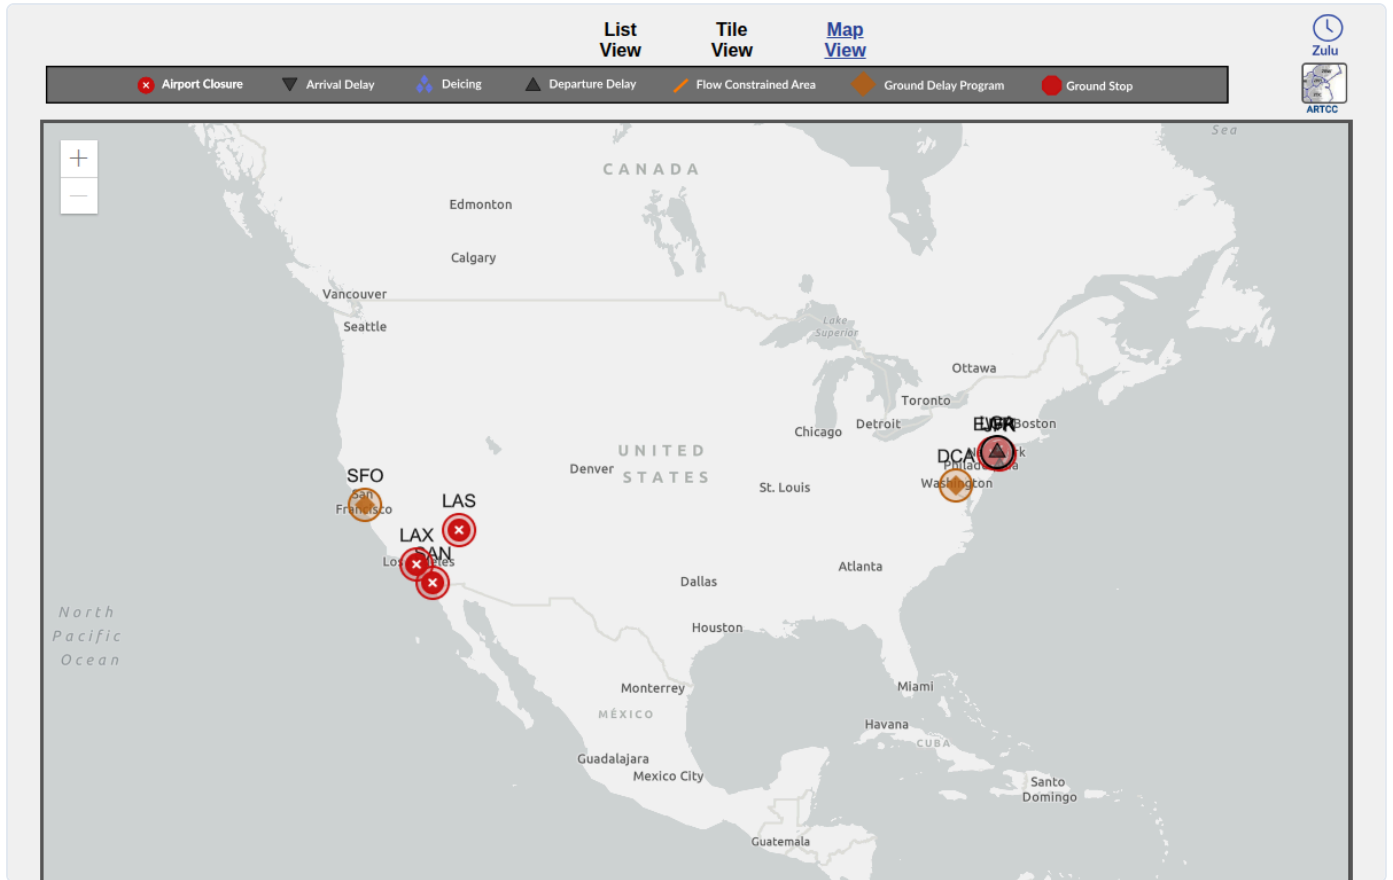

# ArgusWatch.eu — FAA NAS Map (20260629\_020150)

Archive date: 2026-06-29 · Generated 2026-07-01 15:17 UTC

## FAA NAS Map (1)

2026-06-29 02:01 UTC