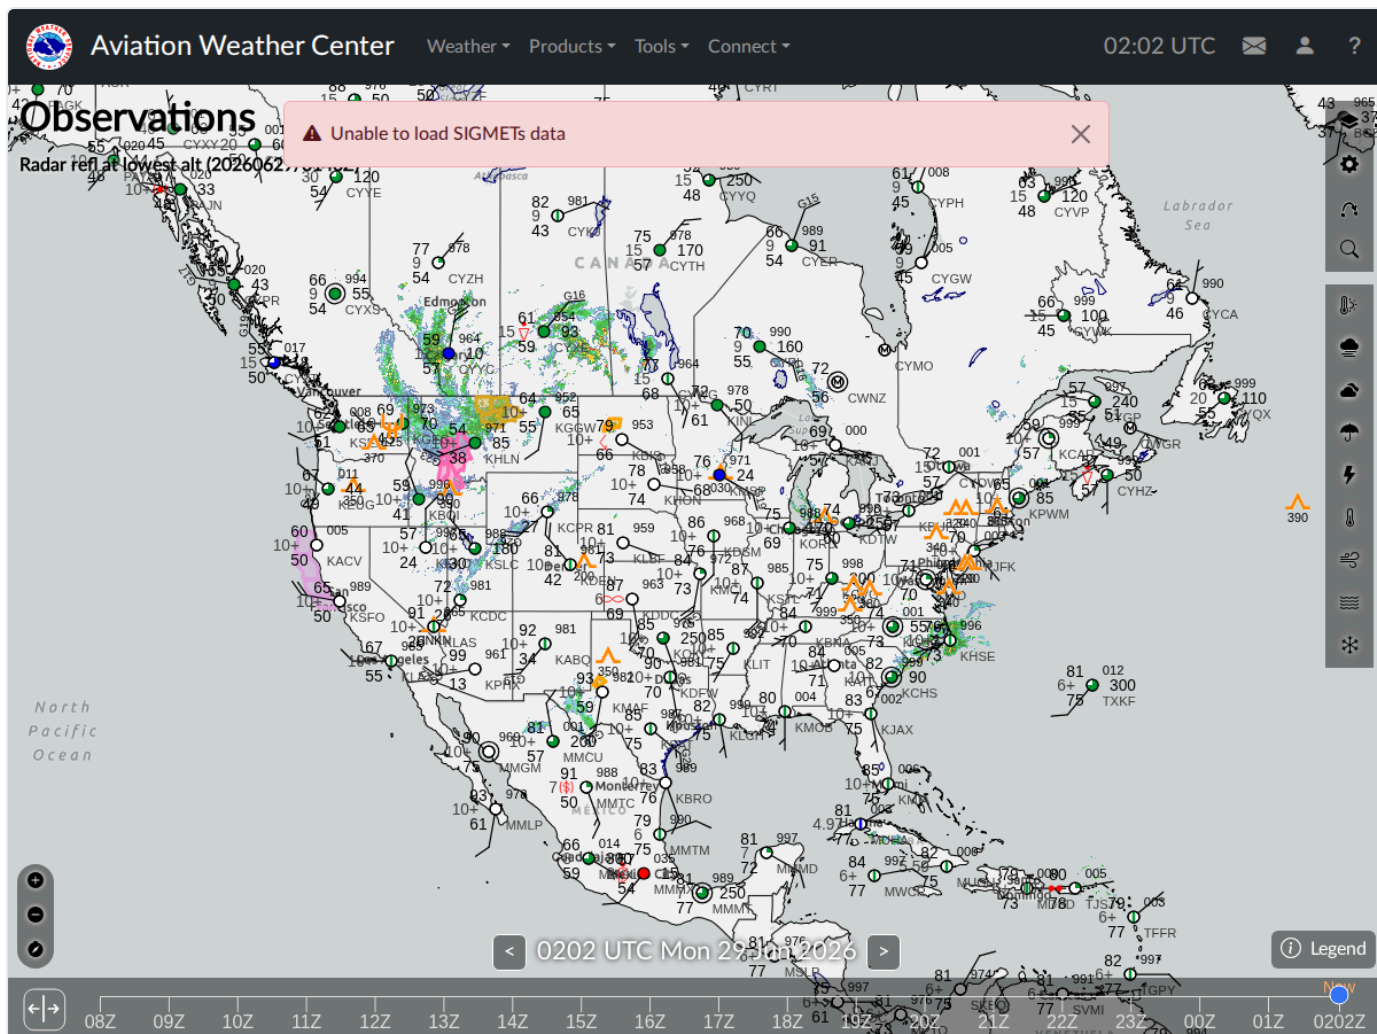

ArgusWatch.eu — AWC GFA Map (20260629_020213)

Archive date: 2026-06-29 · Generated 2026-06-30 14:48 UTC

AWC GFA Map (1)

2026-06-29 02:02 UTC