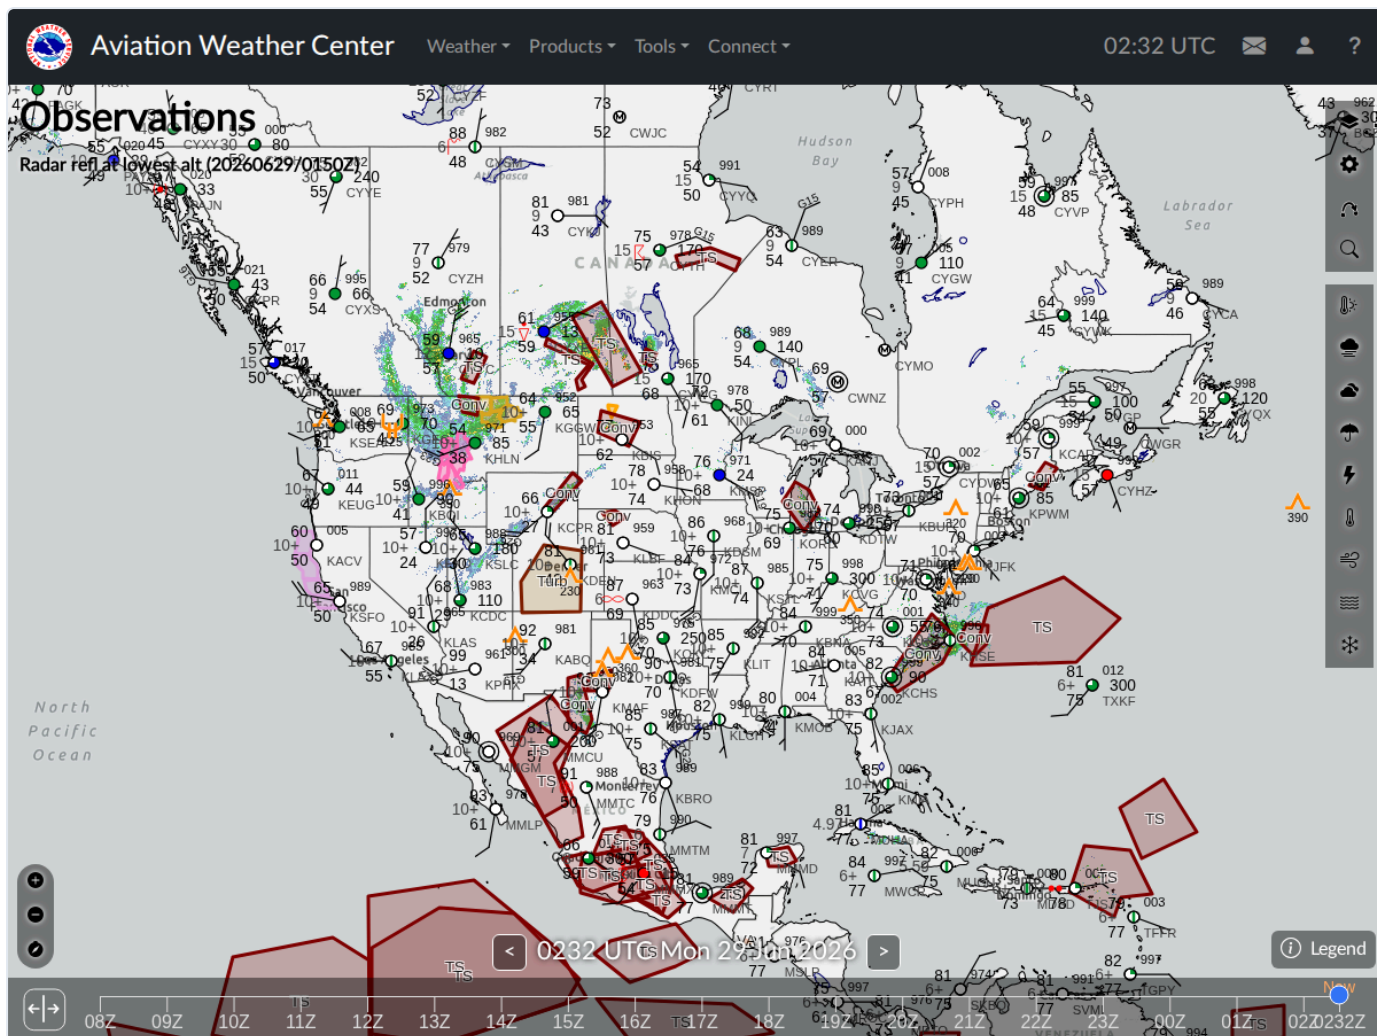

# ArgusWatch.eu – AWC GFA Map (20260629\_023215)

Archive date: 2026-06-29 · Generated 2026-06-30 14:56 UTC

## AWC GFA Map (1)

2026-06-29 02:32 UTC