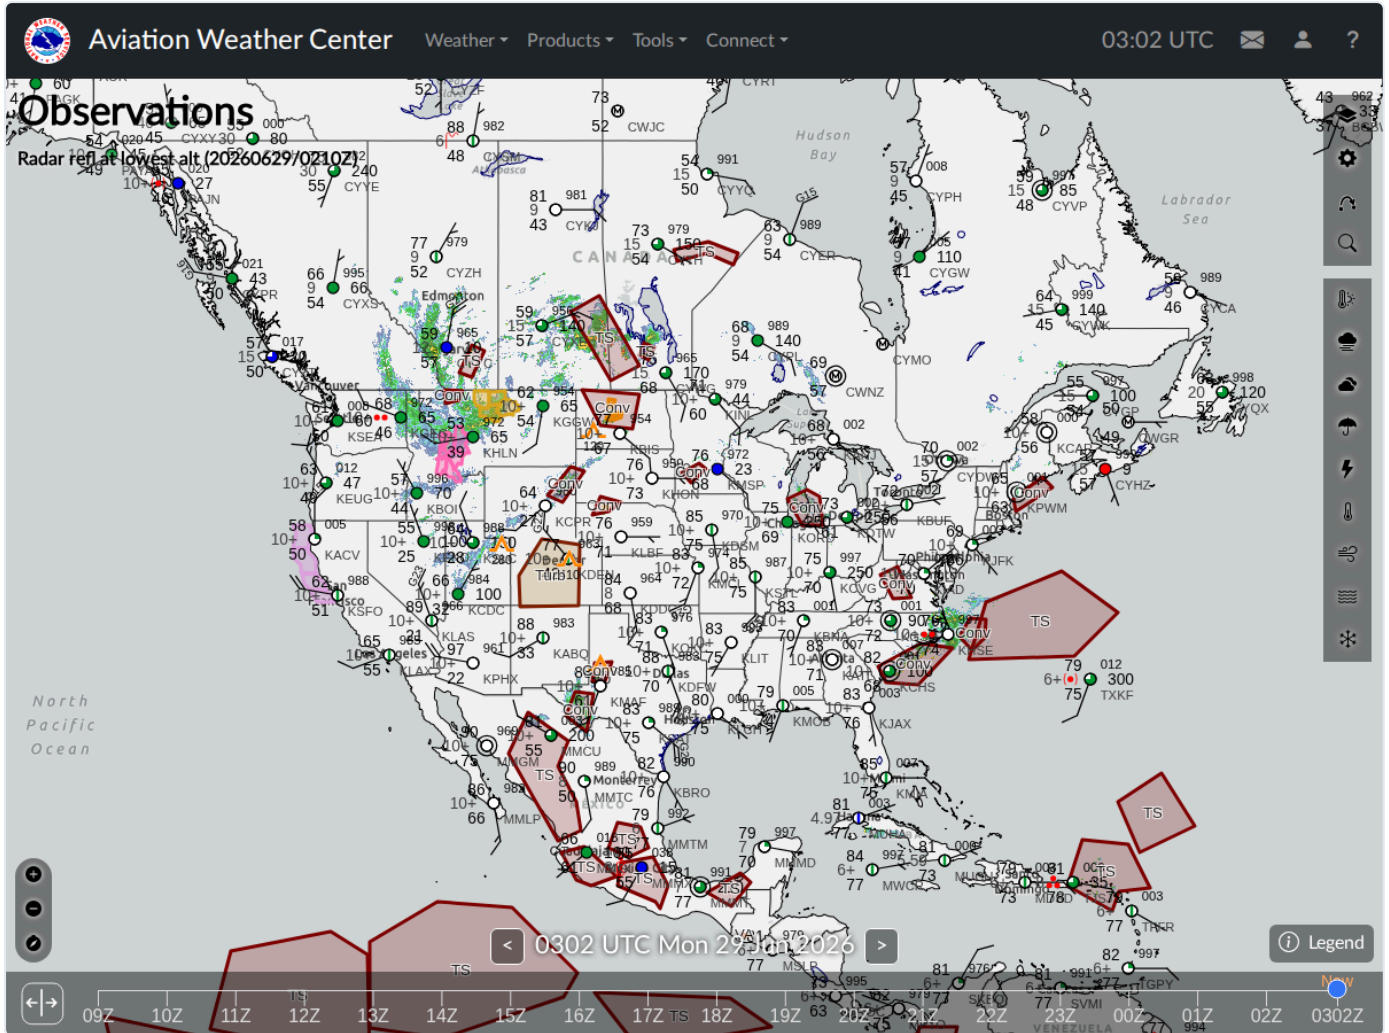

ArgusWatch.eu — AWC GFA Map (20260629_030215)

Archive date: 2026-06-29 · Generated 2026-06-30 14:39 UTC

AWC GFA Map (1)

2026-06-29 03:02 UTC