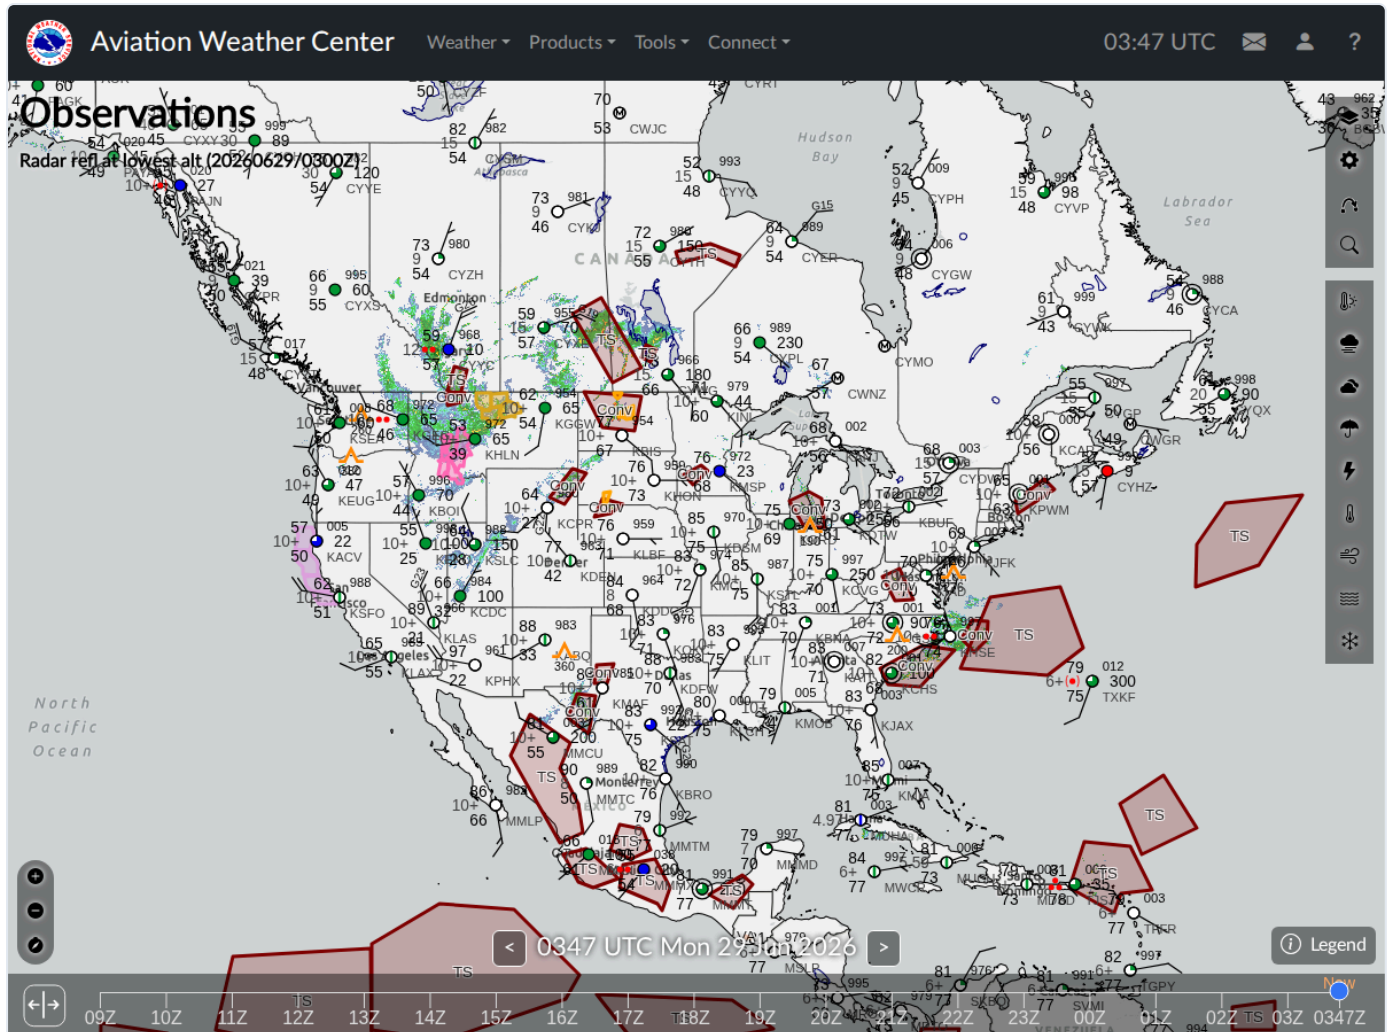

# ArgusWatch.eu — AWC GFA Map (20260629\_034714)

Archive date: 2026-06-29 · Generated 2026-06-30 13:50 UTC

## AWC GFA Map (1)

2026-06-29 03:47 UTC