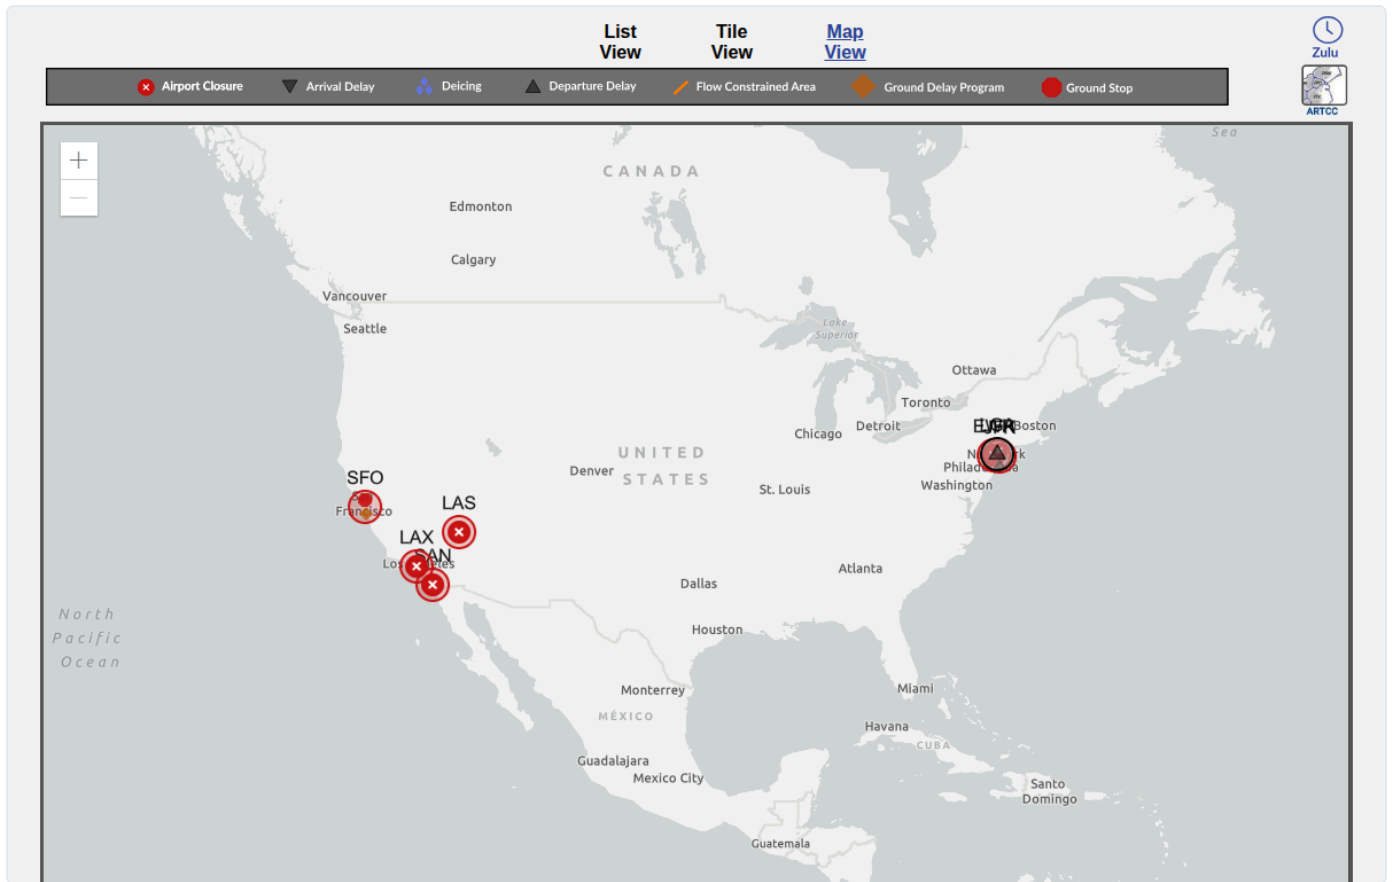

ArgusWatch.eu — FAA NAS Map (20260629_040150)

Archive date: 2026-06-29 · Generated 2026-07-01 15:16 UTC

FAA NAS Map (1)

2026-06-29 04:01 UTC