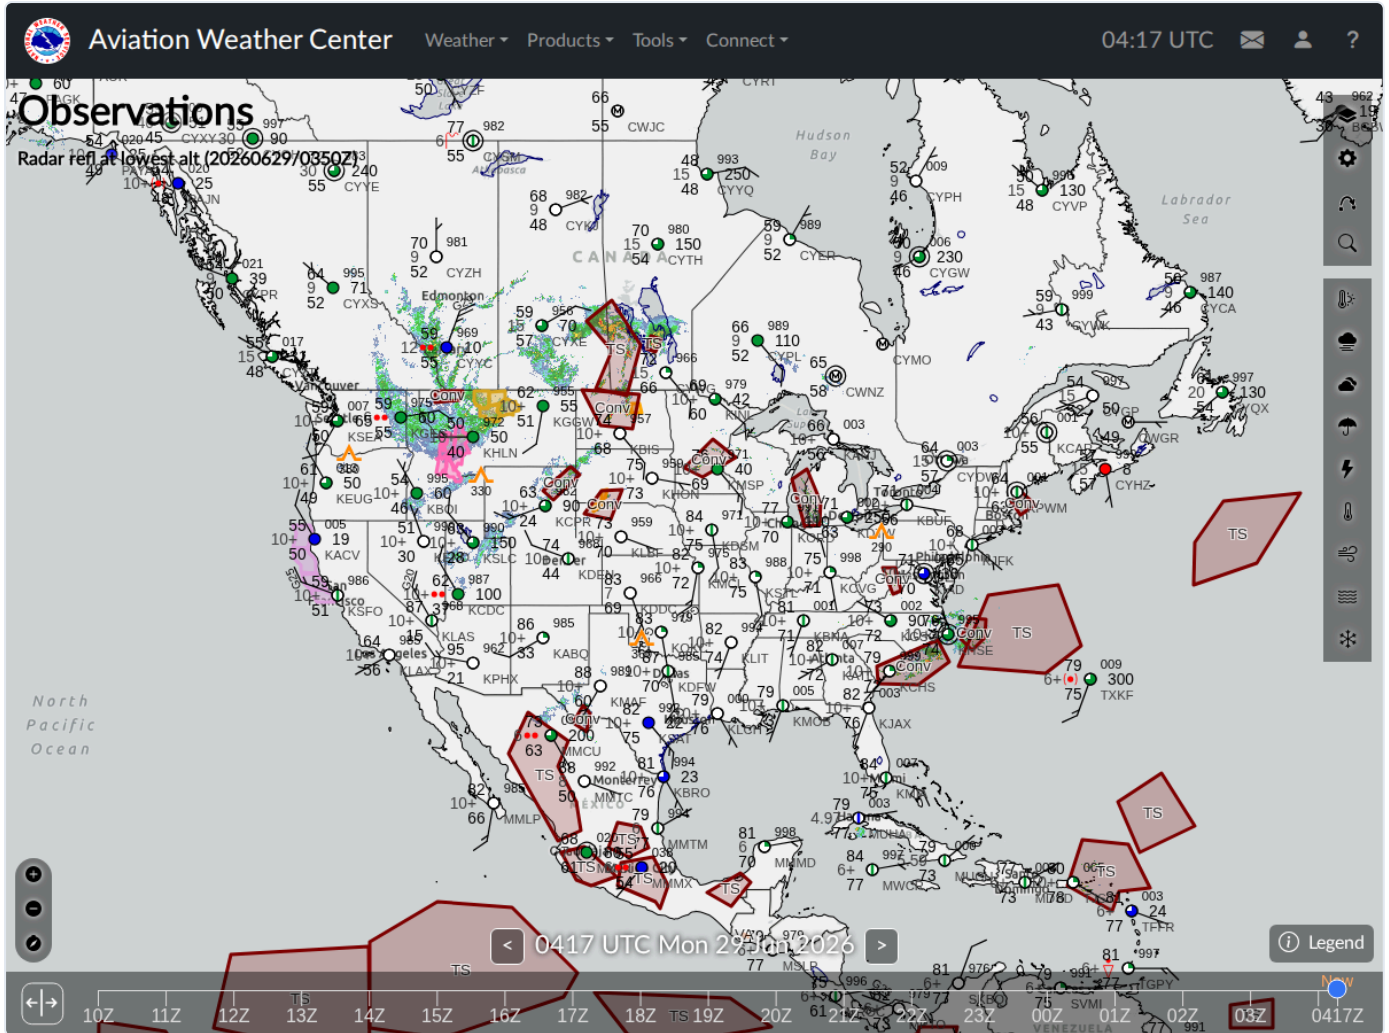

ArgusWatch.eu — AWC GFA Map (20260629_041710)

Archive date: 2026-06-29 · Generated 2026-06-30 14:48 UTC

AWC GFA Map (1)

2026-06-29 04:17 UTC