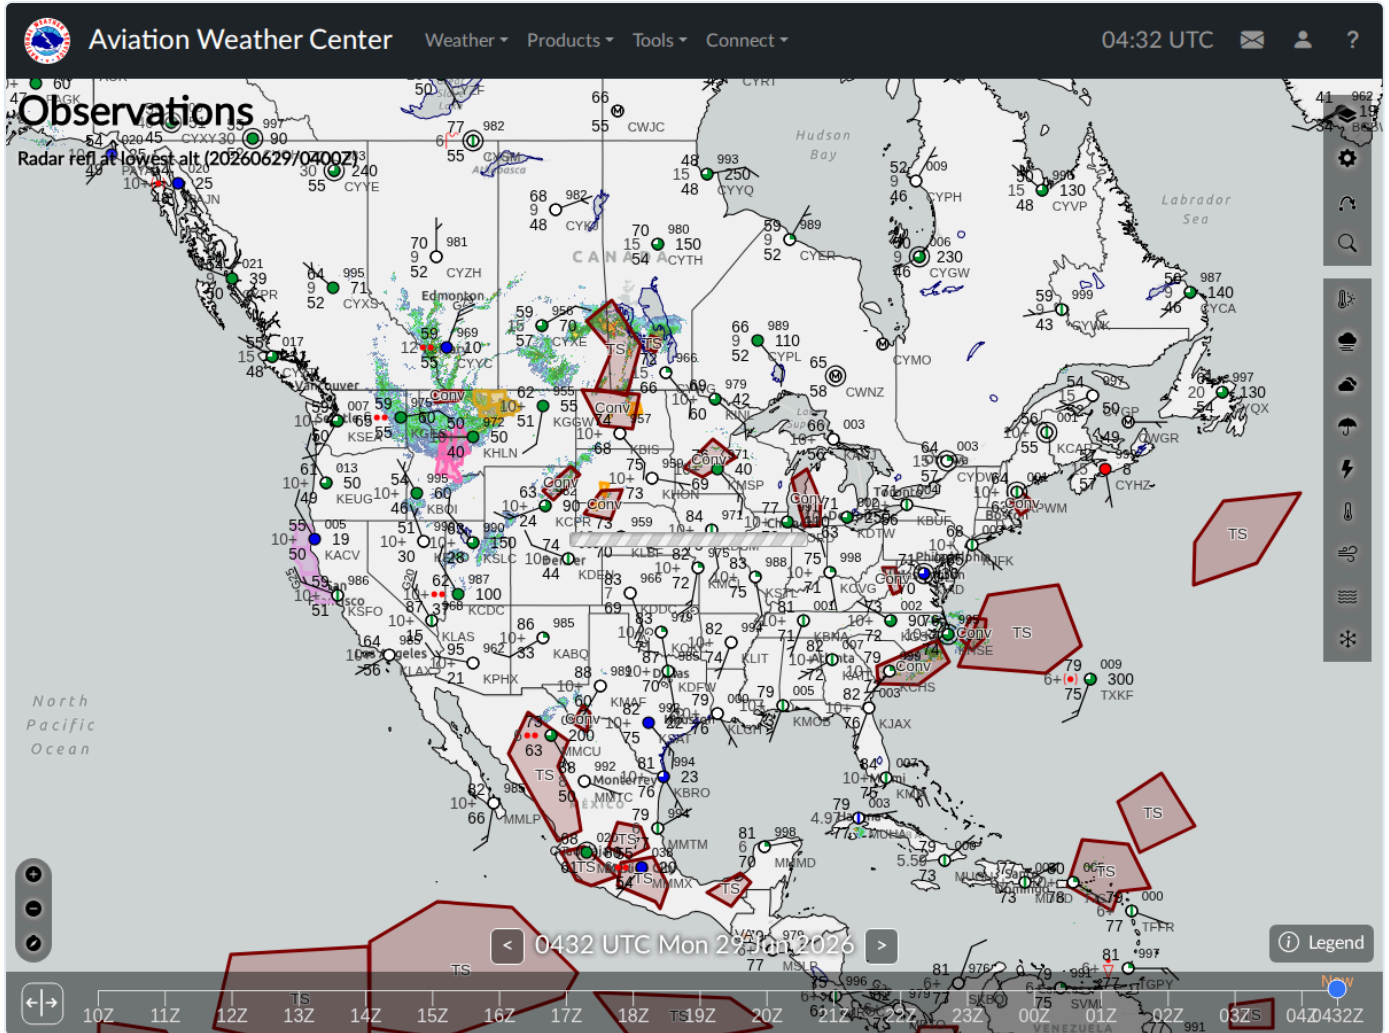

ArgusWatch.eu — AWC GFA Map (20260629_043211)

Archive date: 2026-06-29 · Generated 2026-07-01 15:19 UTC

AWC GFA Map (1)

2026-06-29 04:32 UTC