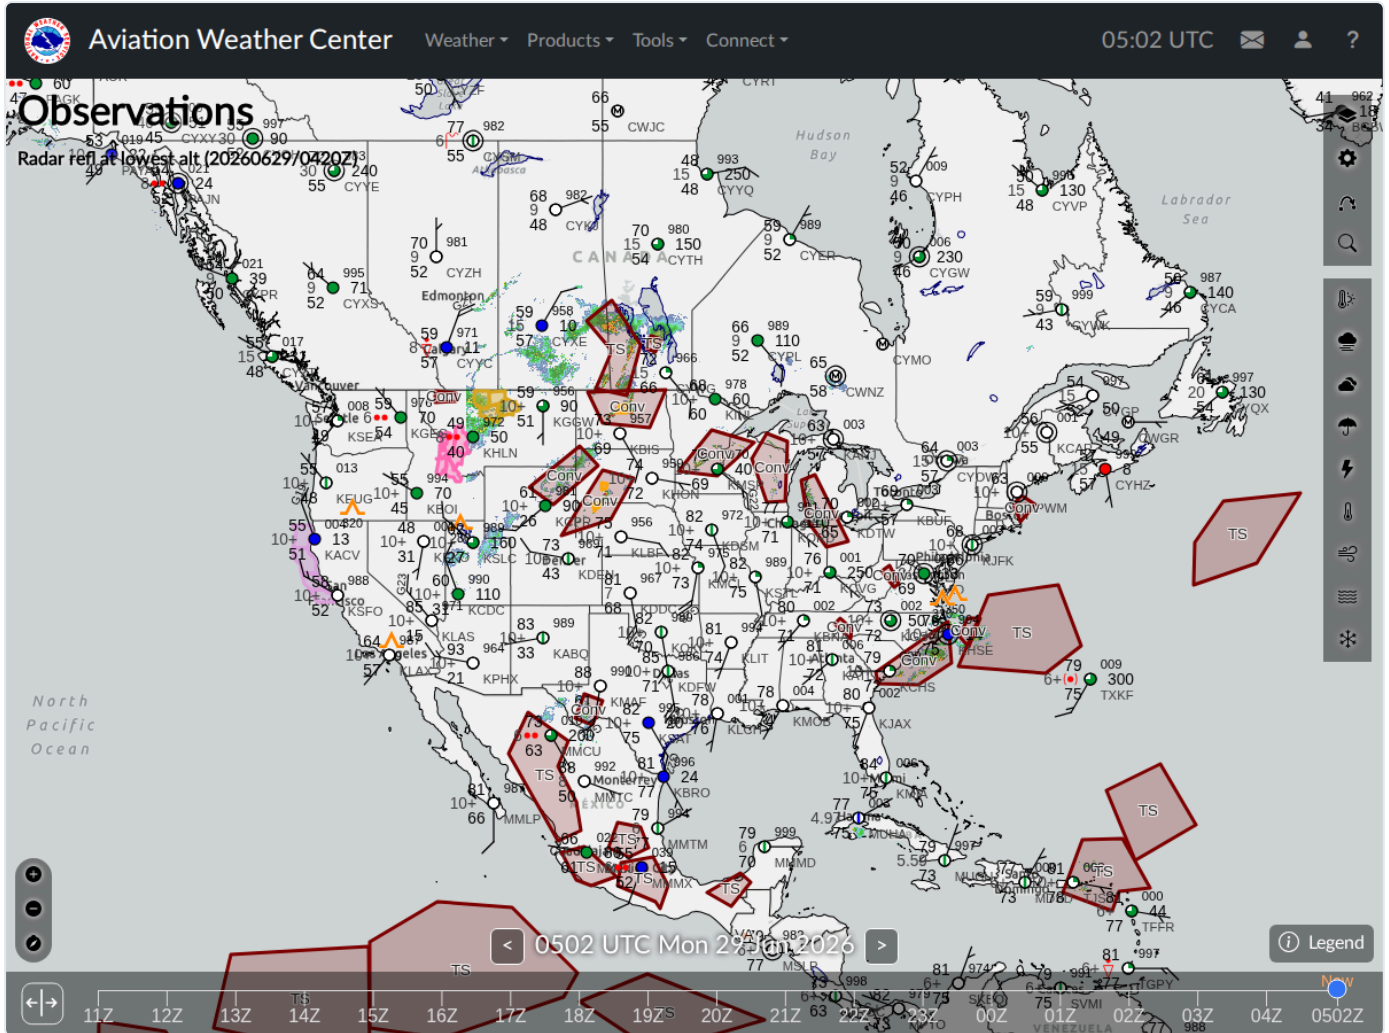

ArgusWatch.eu — AWC GFA Map (20260629_050212)

Archive date: 2026-06-29 · Generated 2026-06-30 14:54 UTC

AWC GFA Map (1)

2026-06-29 05:02 UTC