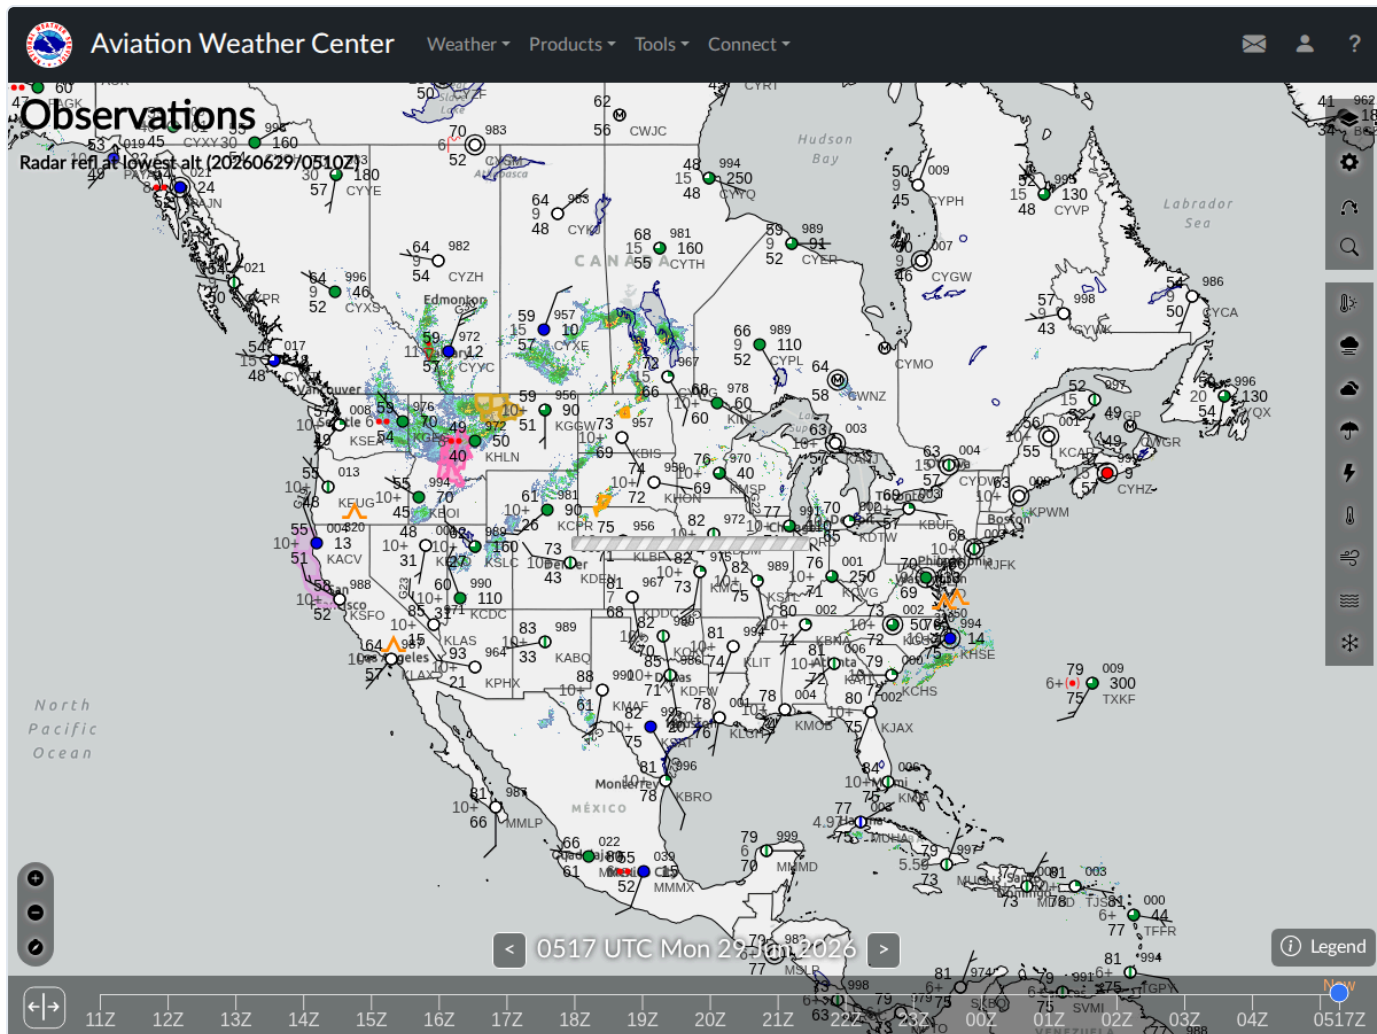

# ArgusWatch.eu — AWC GFA Map (20260629\_051715)

Archive date: 2026-06-29 · Generated 2026-06-30 14:50 UTC

## AWC GFA Map (1)

2026-06-29 05:17 UTC