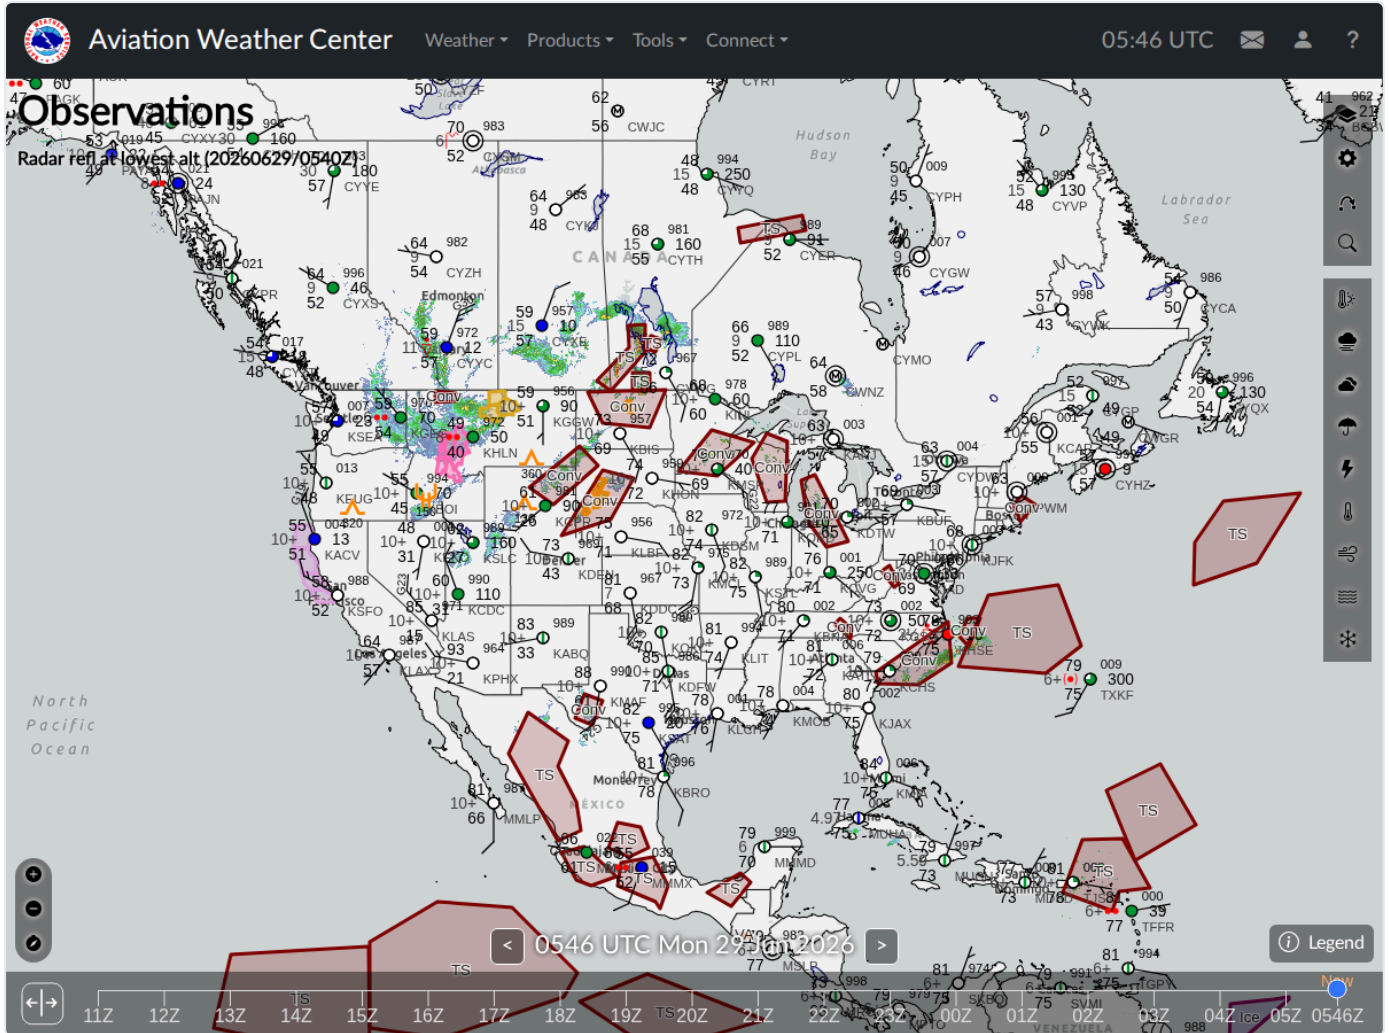

# ArgusWatch.eu — AWC GFA Map (20260629\_054703)

Archive date: 2026-06-29 · Generated 2026-06-30 13:52 UTC

## AWC GFA Map (1)

2026-06-29 05:47 UTC