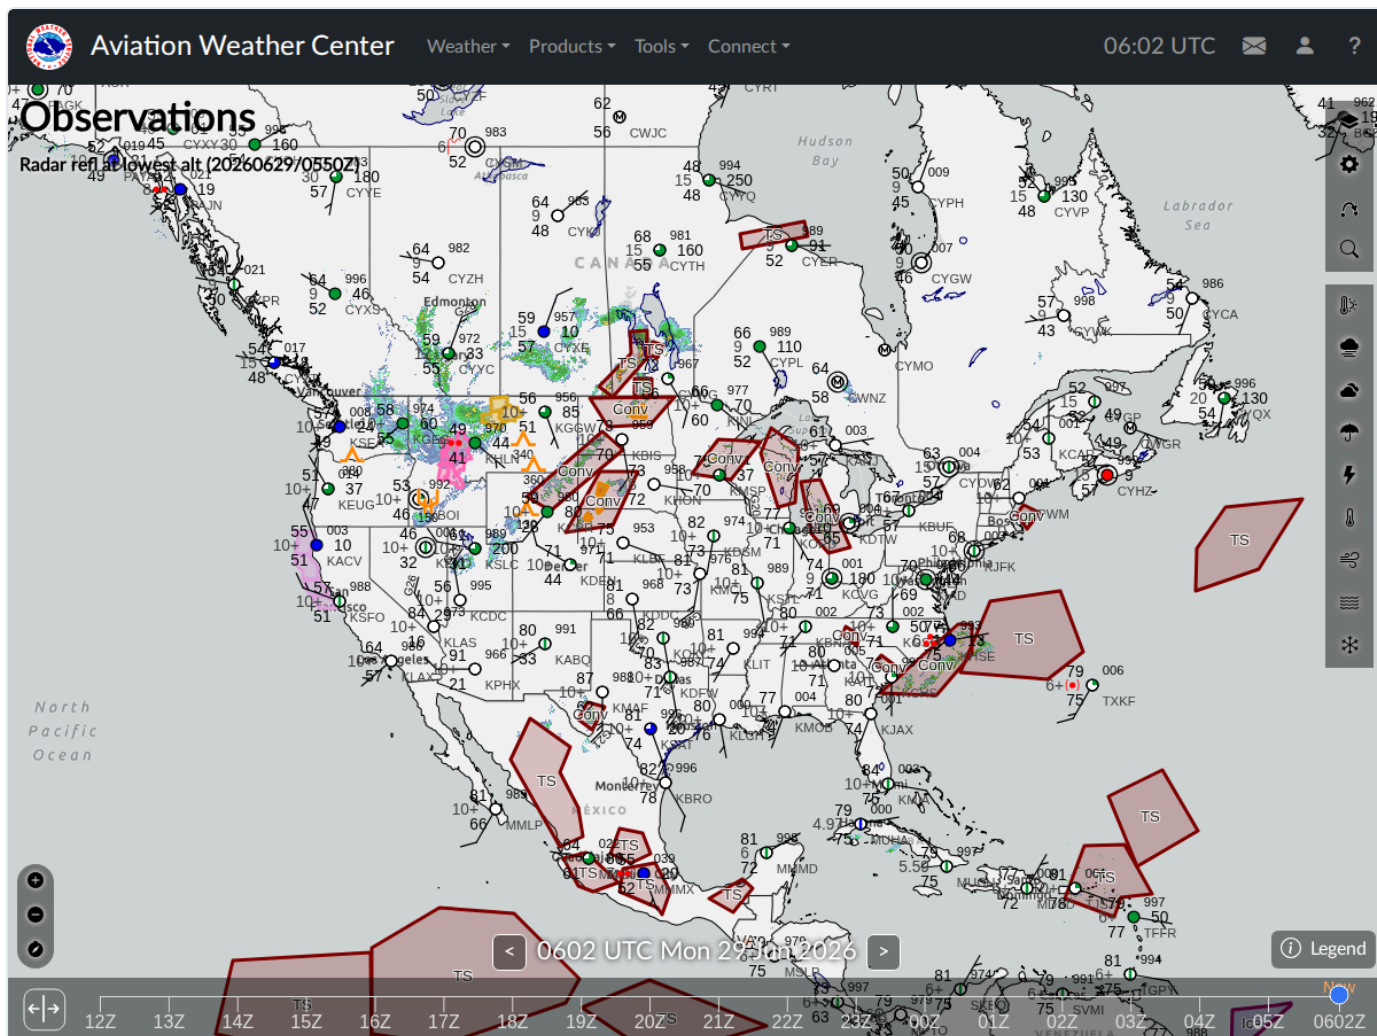

# ArgusWatch.eu — AWC GFA Map (20260629\_060215)

Archive date: 2026-06-29 · Generated 2026-06-30 14:48 UTC

## AWC GFA Map (1)

2026-06-29 06:02 UTC