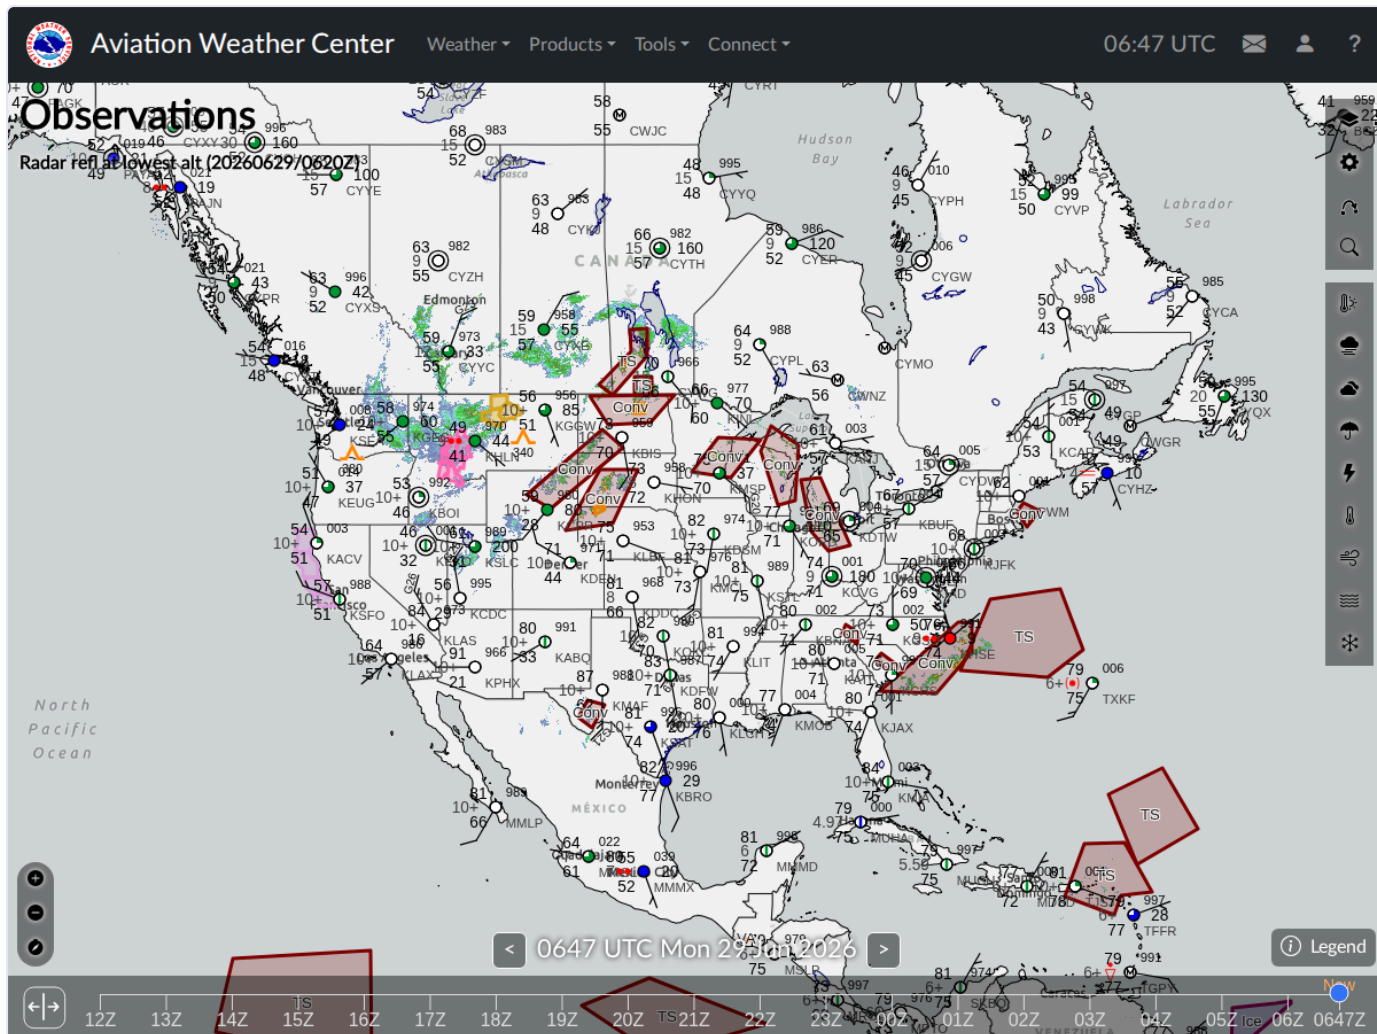

ArgusWatch.eu — AWC GFA Map (20260629_064711)

Archive date: 2026-06-29 · Generated 2026-07-01 16:31 UTC

AWC GFA Map (1)

2026-06-29 06:47 UTC