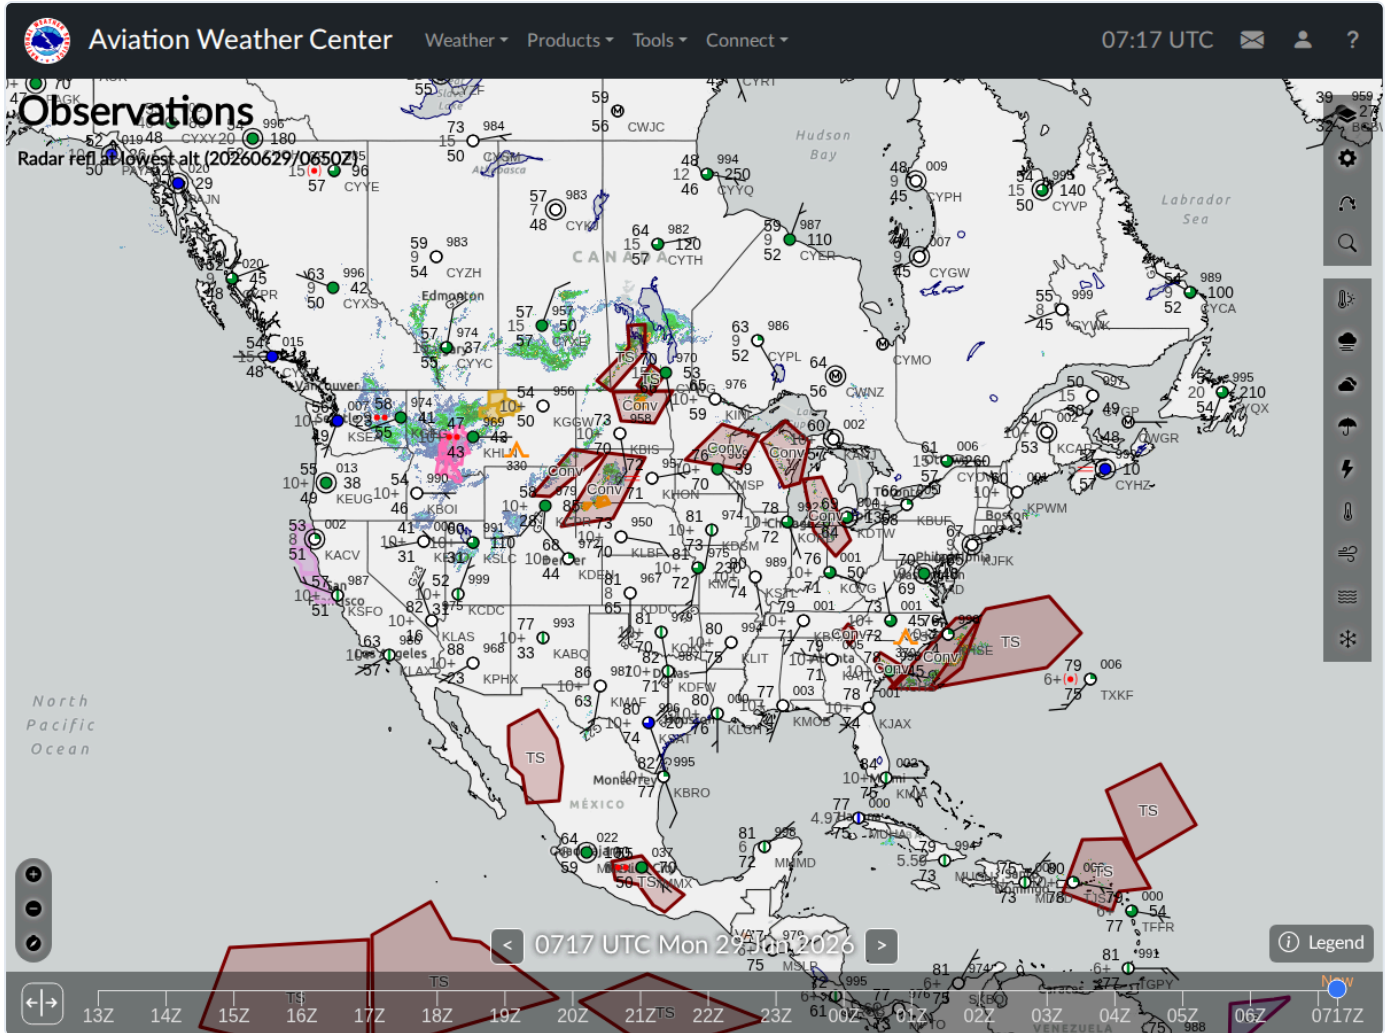

# ArgusWatch.eu — AWC GFA Map (20260629\_071717)

Archive date: 2026-06-29 · Generated 2026-07-01 15:23 UTC

## AWC GFA Map (1)

2026-06-29 07:17 UTC