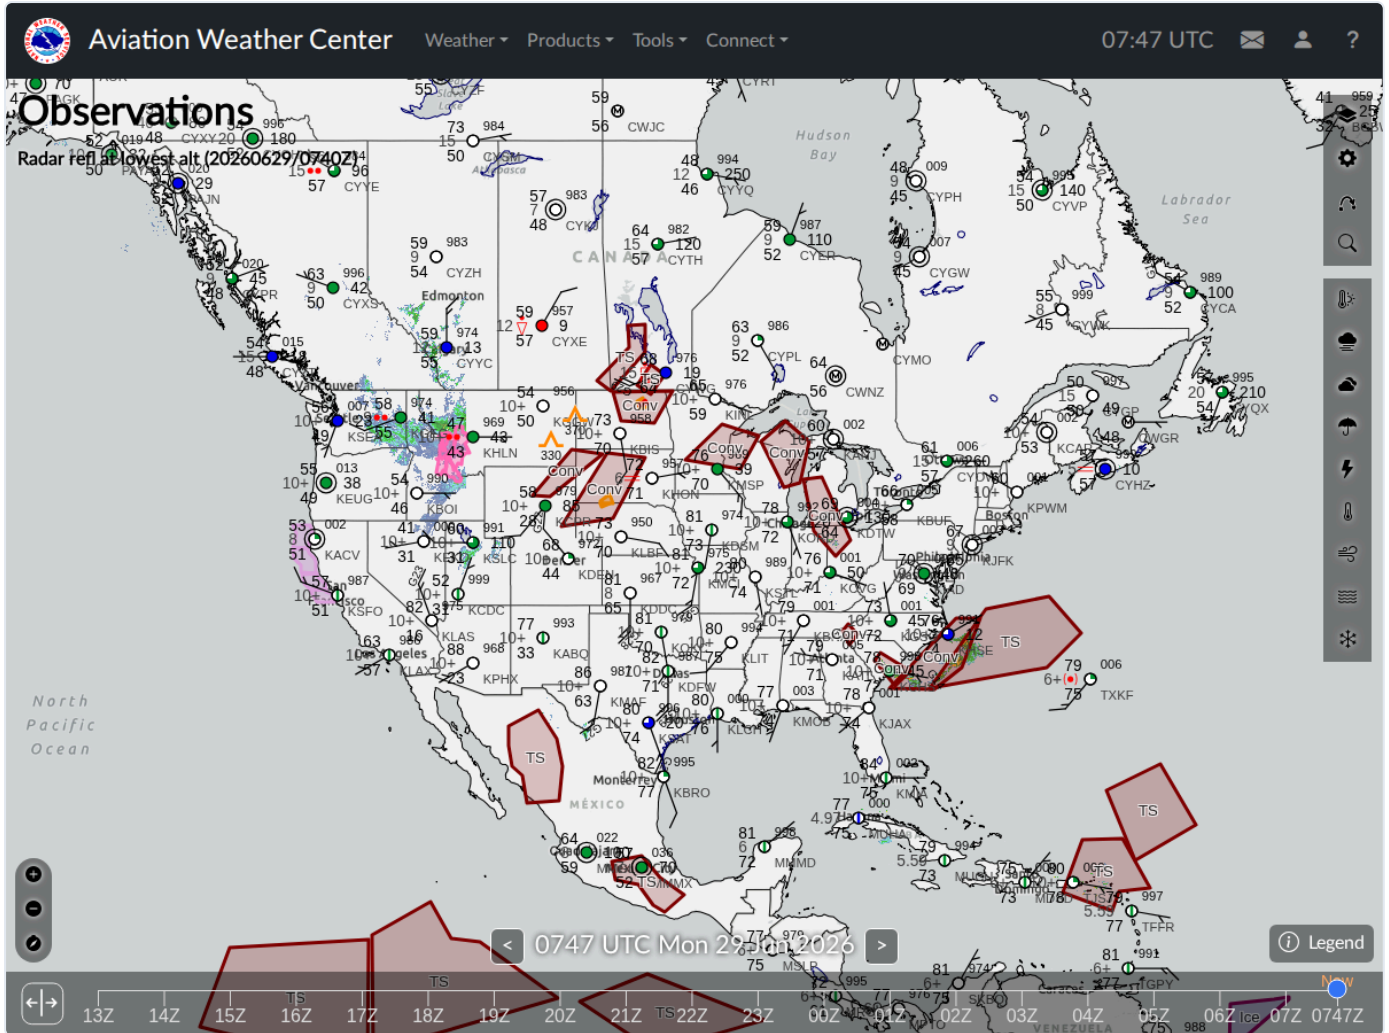

ArgusWatch.eu — AWC GFA Map (20260629_074711)

Archive date: 2026-06-29 · Generated 2026-06-30 14:40 UTC

AWC GFA Map (1)

2026-06-29 07:47 UTC