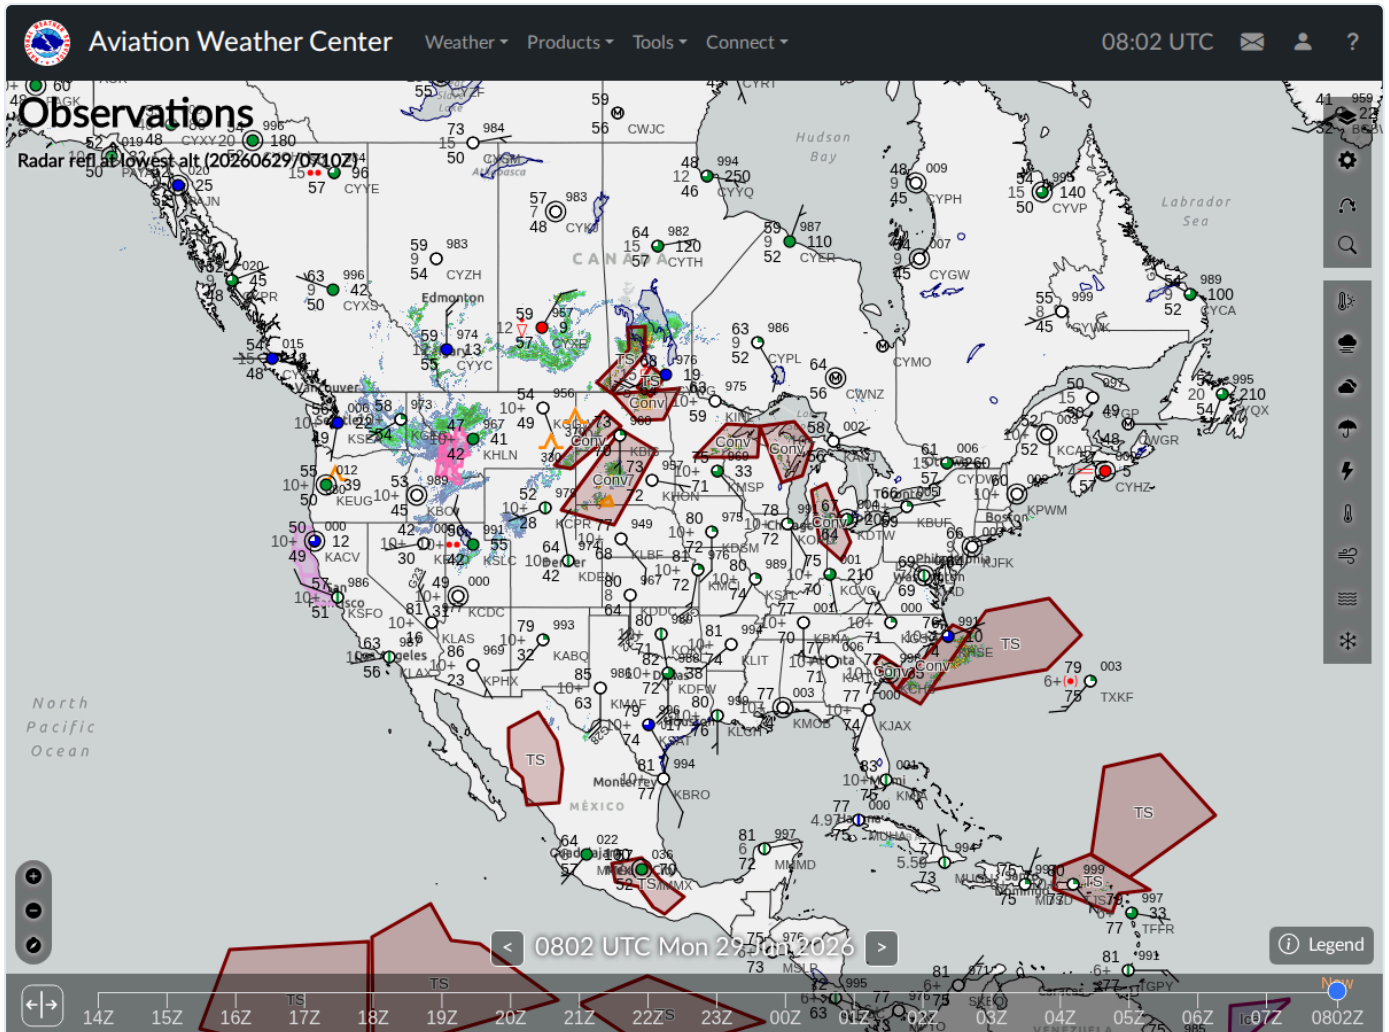

ArgusWatch.eu — AWC GFA Map (20260629_080214)

Archive date: 2026-06-29 · Generated 2026-06-30 14:46 UTC

AWC GFA Map (1)

2026-06-29 08:02 UTC