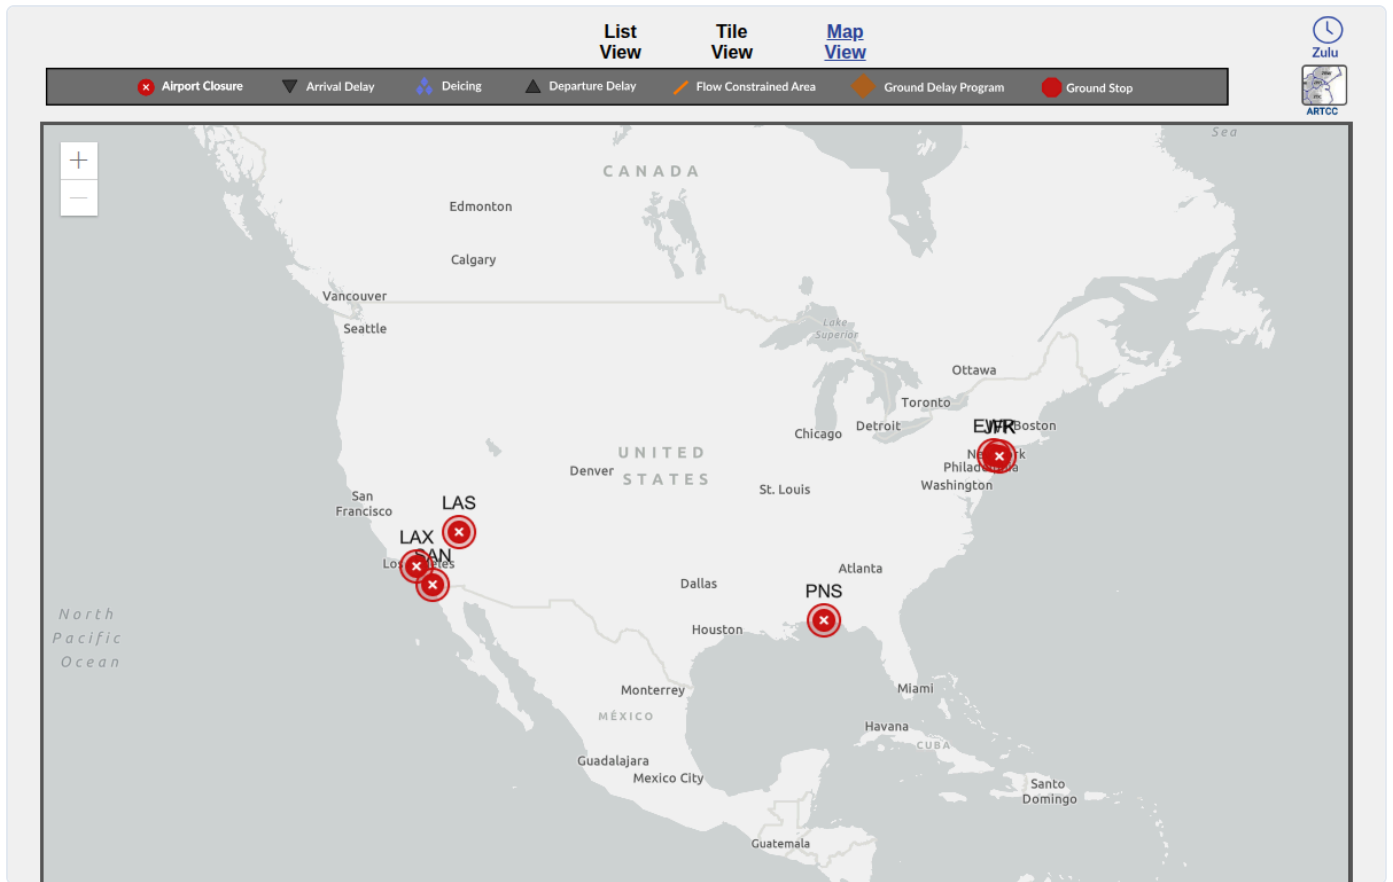

ArgusWatch.eu — FAA NAS Map (20260629_081650)

Archive date: 2026-06-29 · Generated 2026-06-30 13:48 UTC

FAA NAS Map (1)

2026-06-29 08:16 UTC