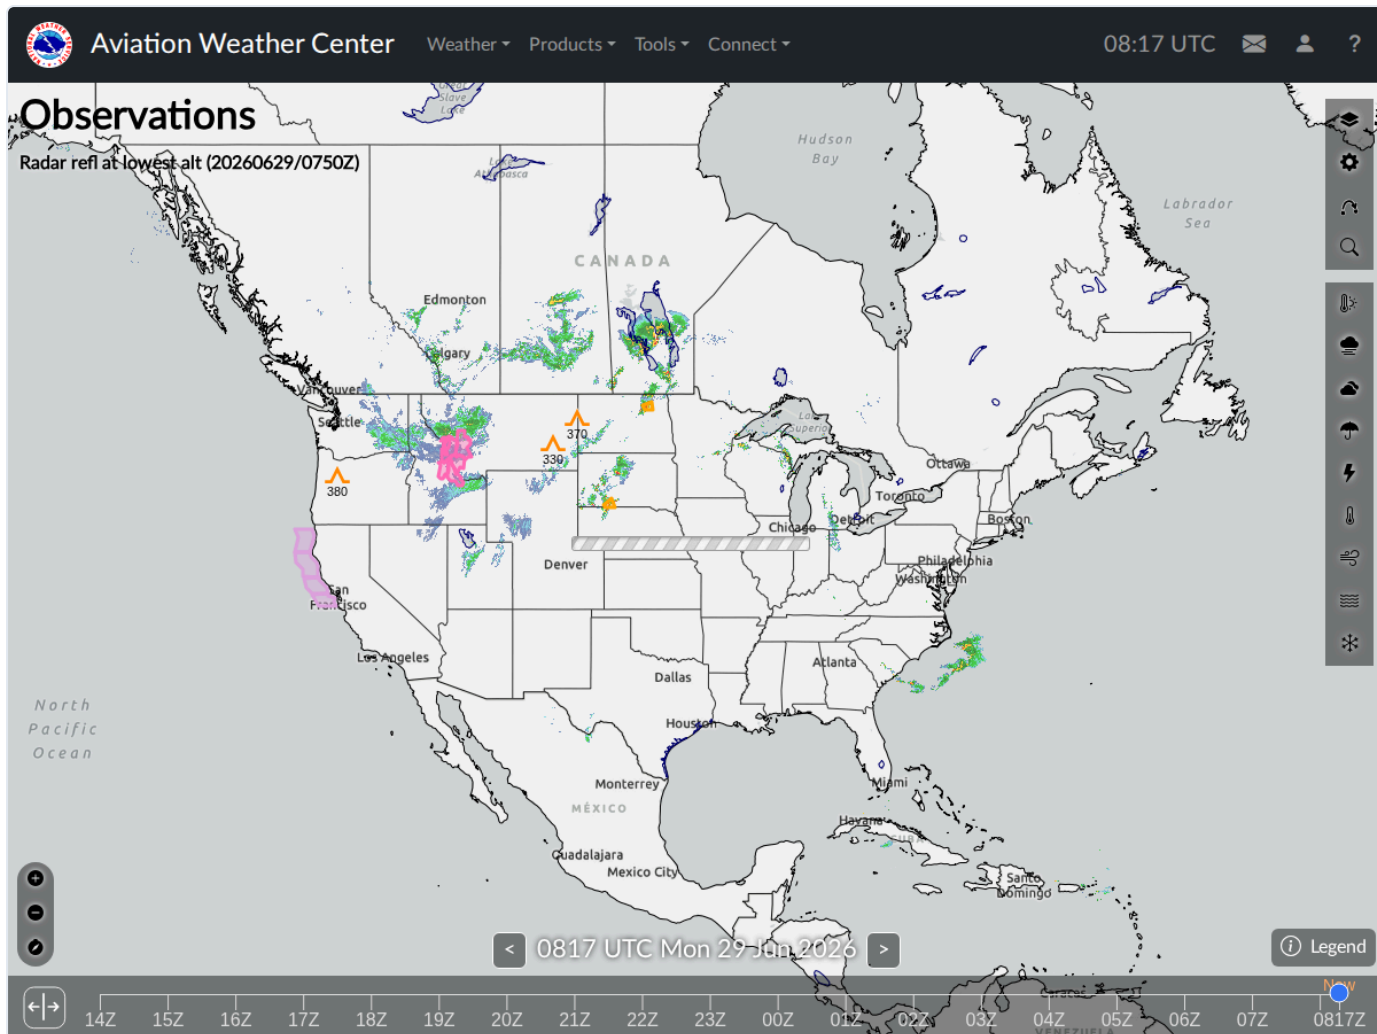

ArgusWatch.eu — AWC GFA Map (20260629_081715)

Archive date: 2026-06-29 · Generated 2026-06-30 14:49 UTC

AWC GFA Map (1)

2026-06-29 08:17 UTC