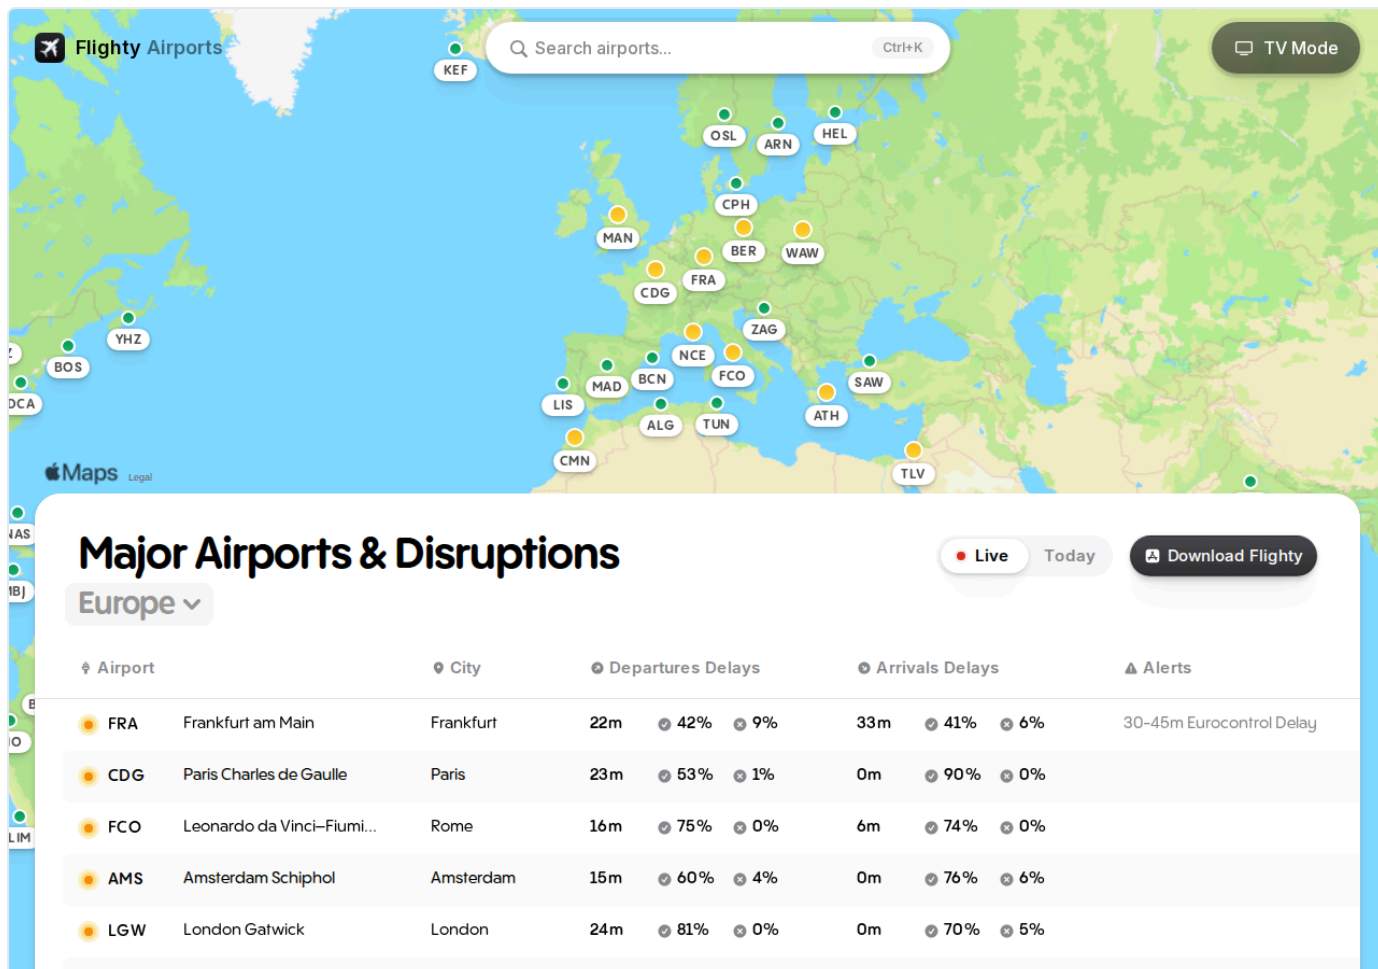

# ArgusWatch.eu — Flighty Europe Map (20260629\_082106)

Archive date: 2026-06-29 · Generated 2026-06-30 13:50 UTC

## Flighty Europe Map (1)

2026-06-29 08:21 UTC