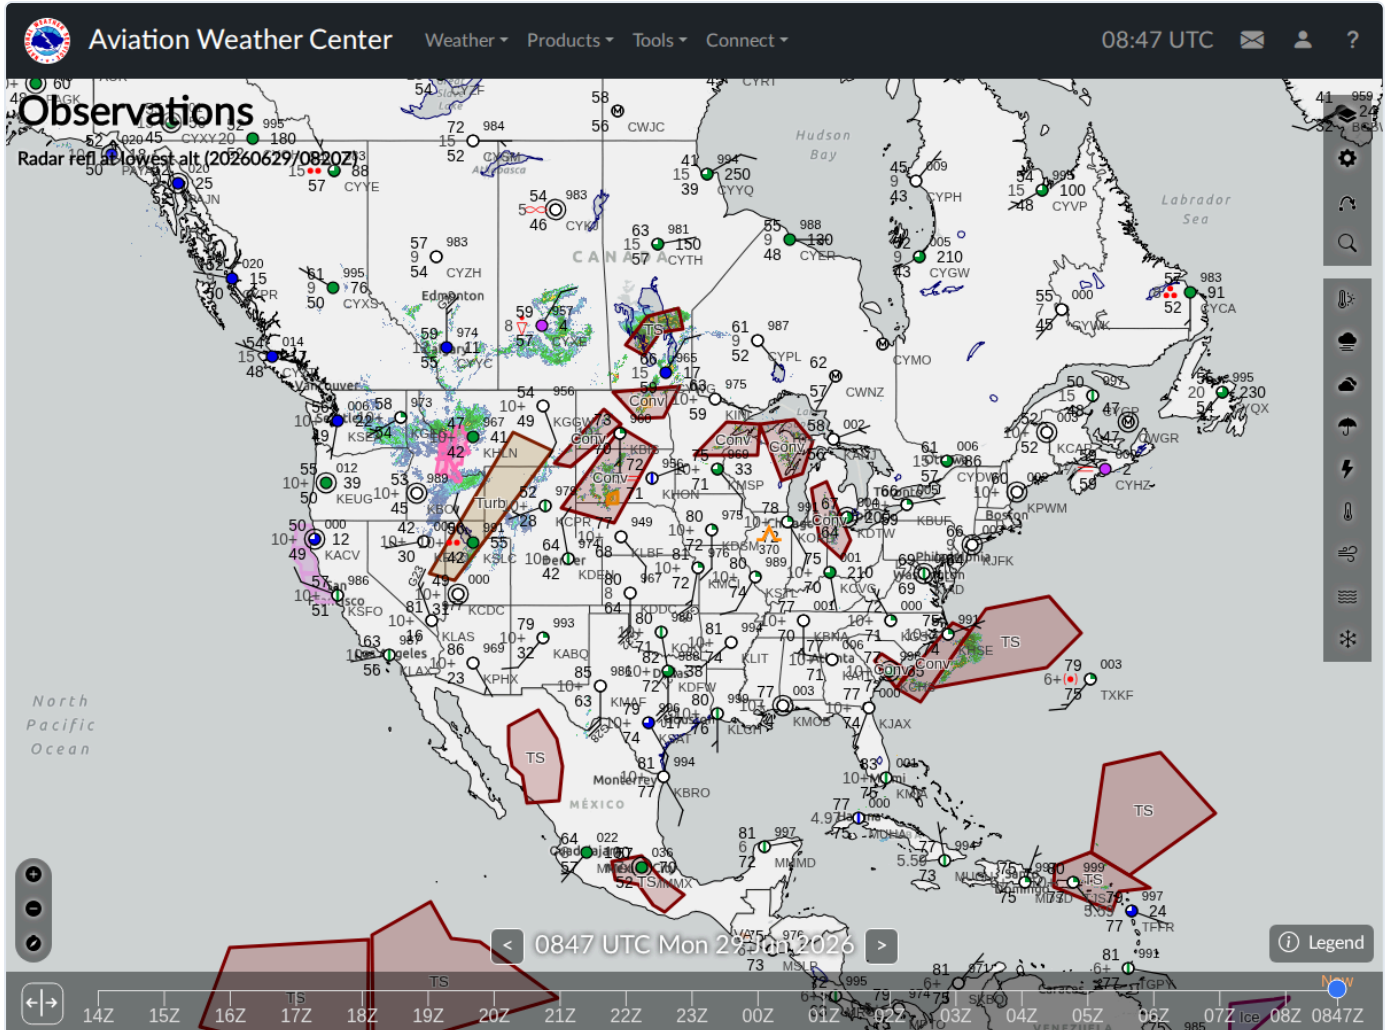

ArgusWatch.eu — AWC GFA Map (20260629_084719)

Archive date: 2026-06-29 · Generated 2026-07-01 15:19 UTC

AWC GFA Map (1)

2026-06-29 08:47 UTC