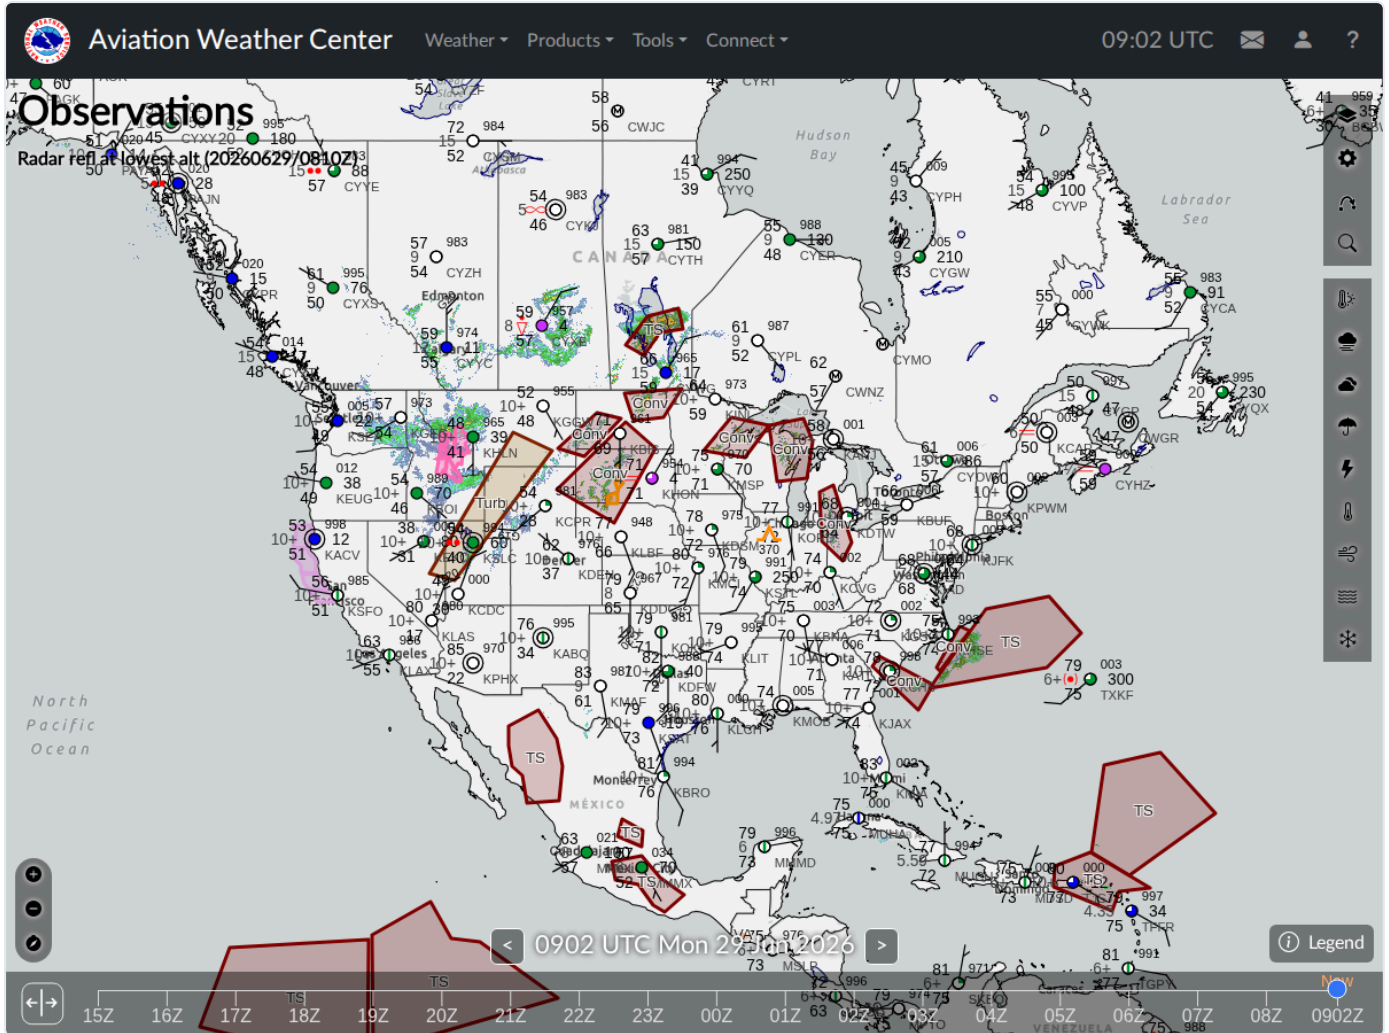

ArgusWatch.eu — AWC GFA Map (20260629_090220)

Archive date: 2026-06-29 · Generated 2026-06-30 14:40 UTC

AWC GFA Map (1)

2026-06-29 09:02 UTC