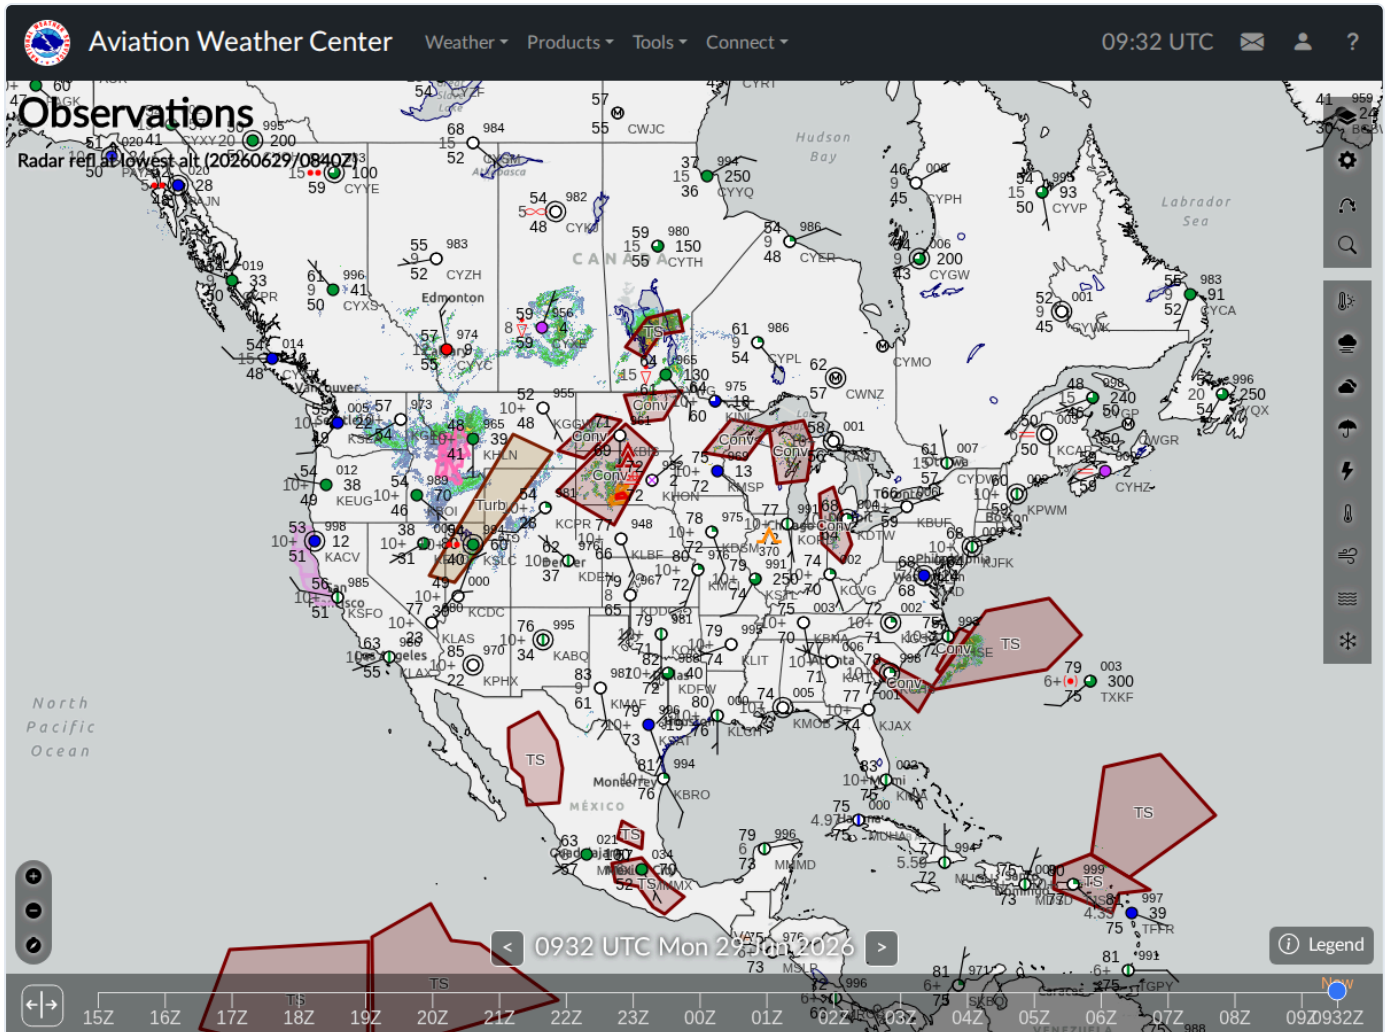

# ArgusWatch.eu — AWC GFA Map (20260629\_093215)

Archive date: 2026-06-29 · Generated 2026-06-30 14:48 UTC

## AWC GFA Map (1)

2026-06-29 09:32 UTC