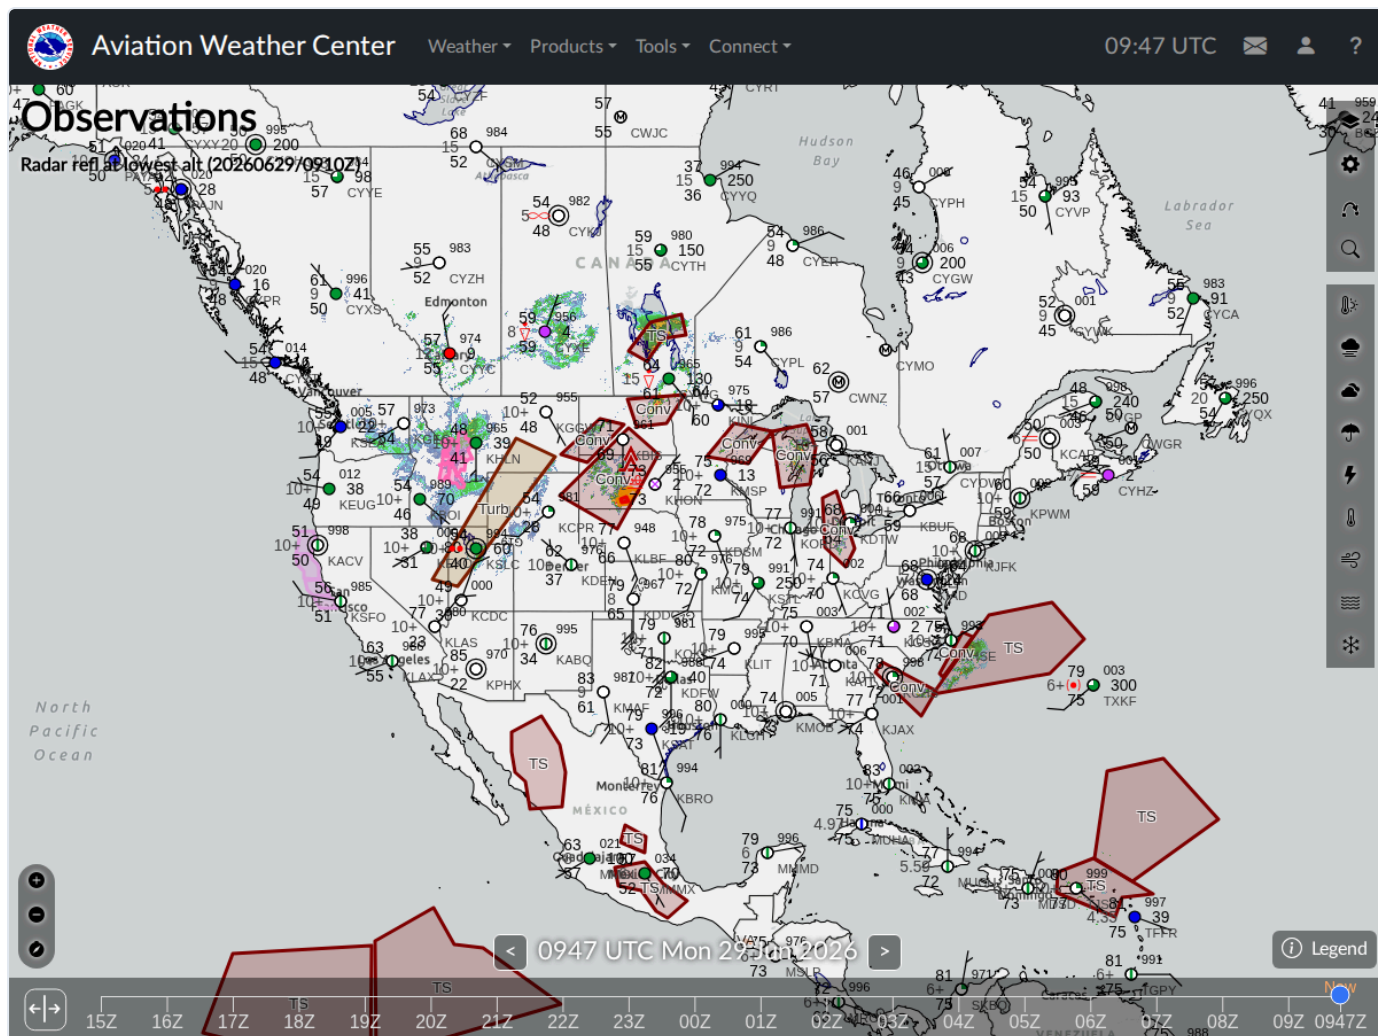

ArgusWatch.eu — AWC GFA Map (20260629_094720)

Archive date: 2026-06-29 · Generated 2026-07-01 16:15 UTC

AWC GFA Map (1)

2026-06-29 09:47 UTC