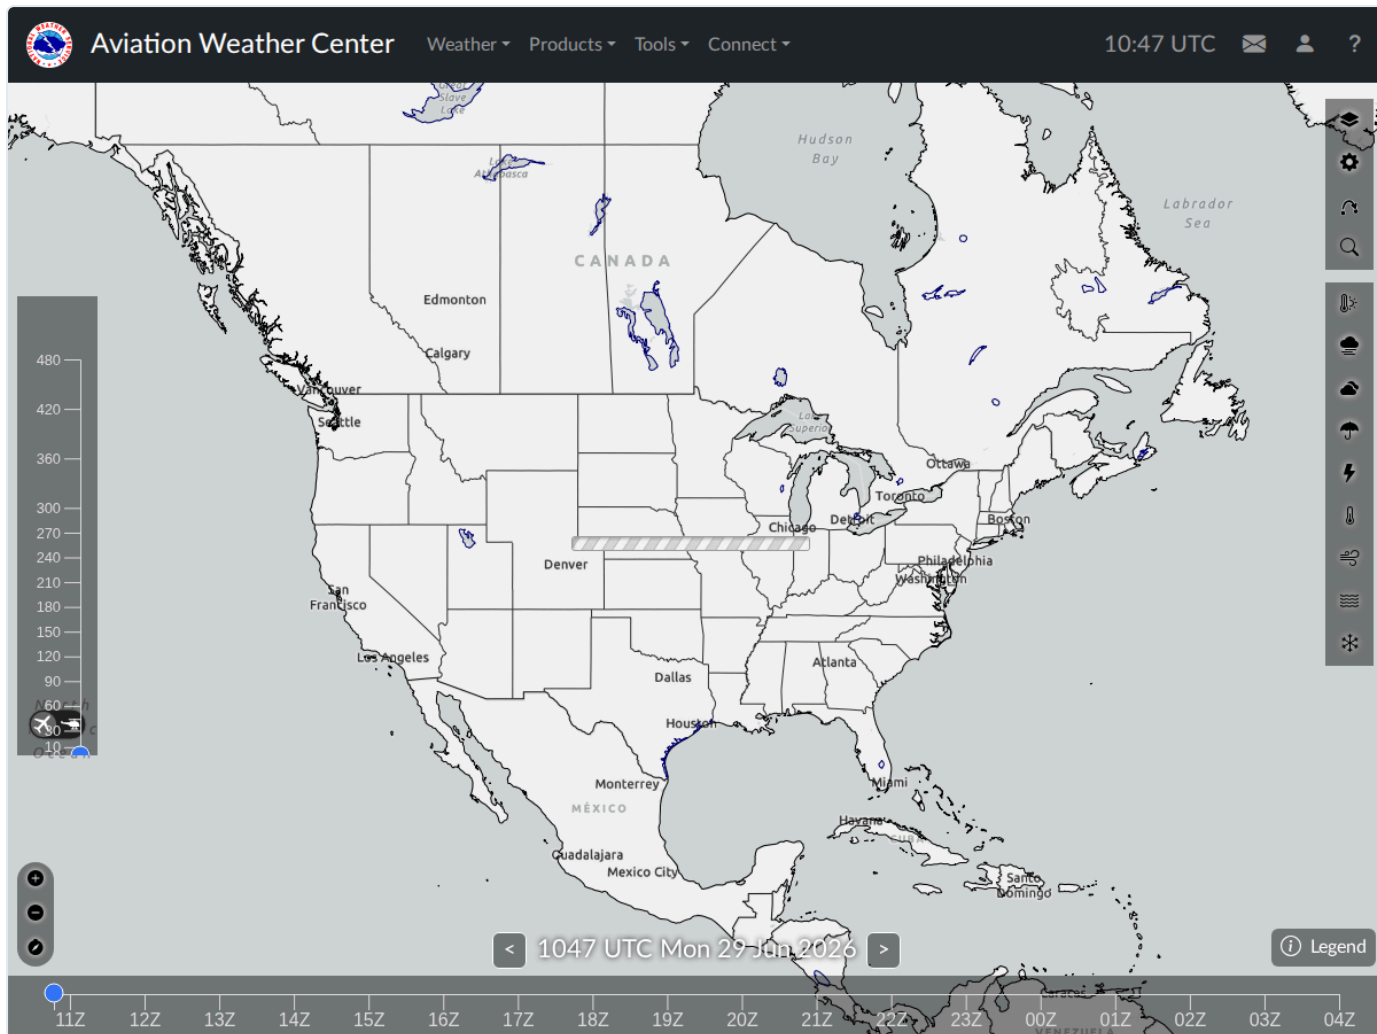

ArgusWatch.eu — AWC GFA Map (20260629_104715)

Archive date: 2026-06-29 · Generated 2026-06-30 14:50 UTC

AWC GFA Map (1)

2026-06-29 10:47 UTC