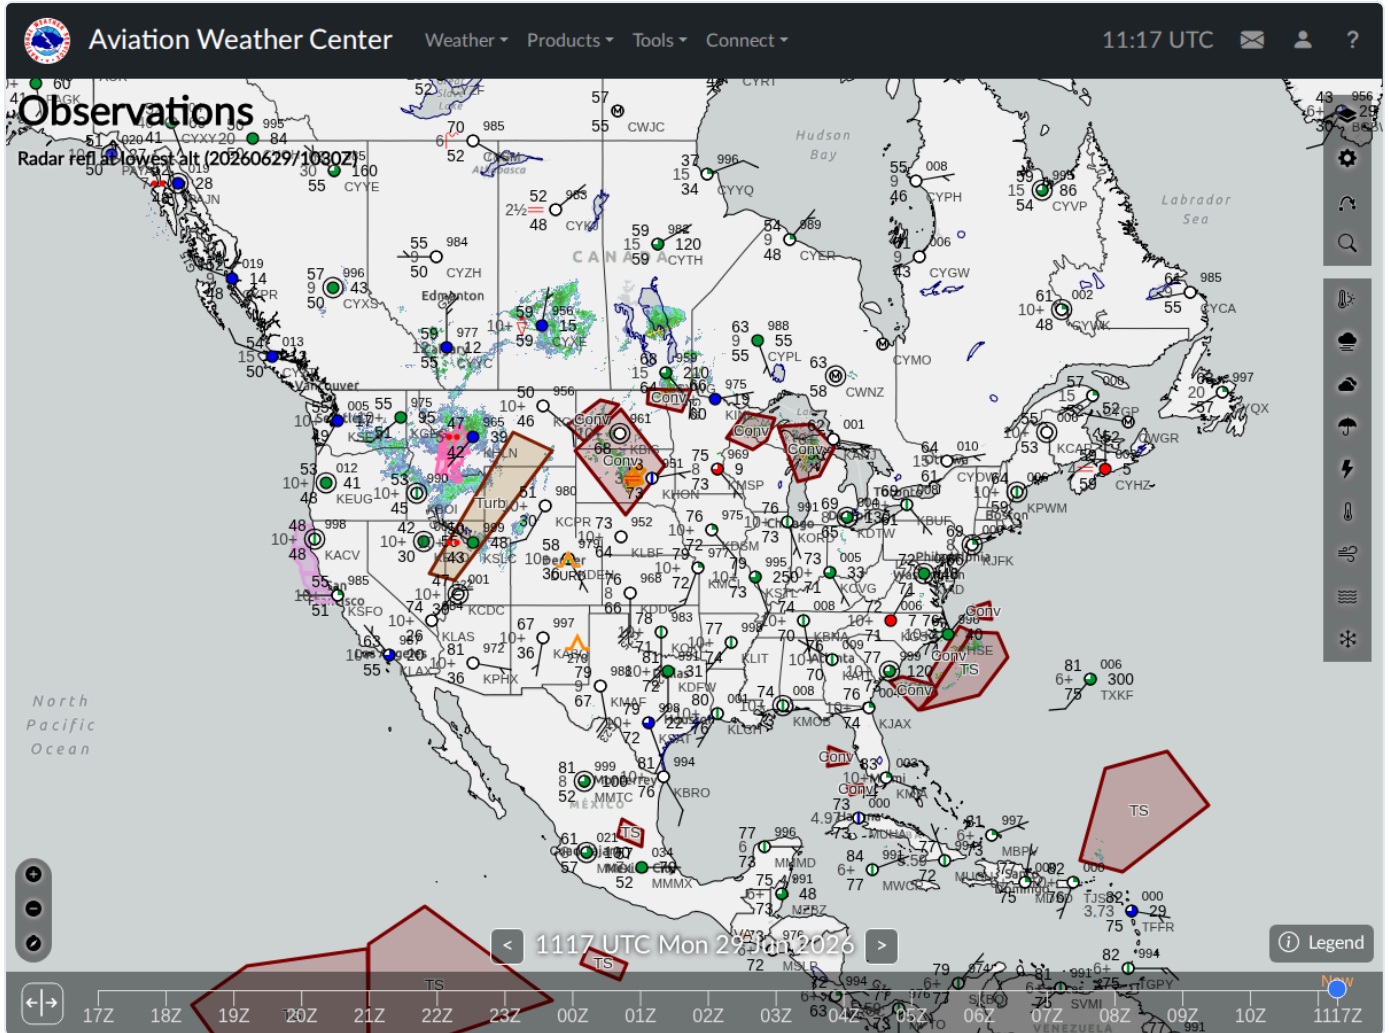

ArgusWatch.eu — AWC GFA Map (20260629_111714)

Archive date: 2026-06-29 · Generated 2026-06-30 14:49 UTC

AWC GFA Map (1)

2026-06-29 11:17 UTC