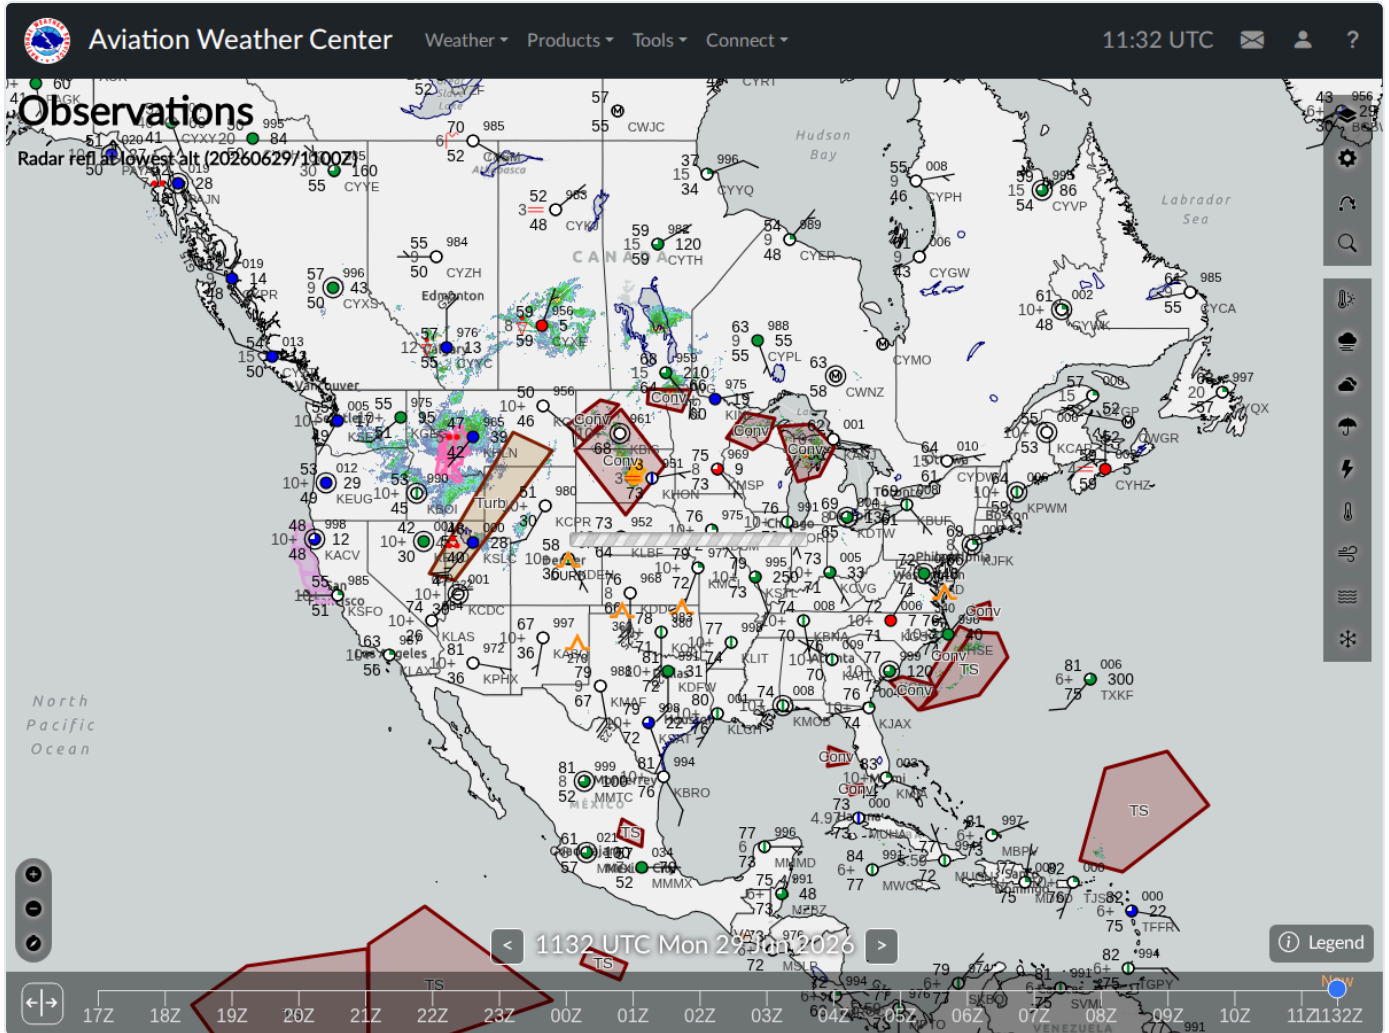

ArgusWatch.eu — AWC GFA Map (20260629_113221)

Archive date: 2026-06-29 · Generated 2026-06-30 13:49 UTC

AWC GFA Map (1)

2026-06-29 11:32 UTC