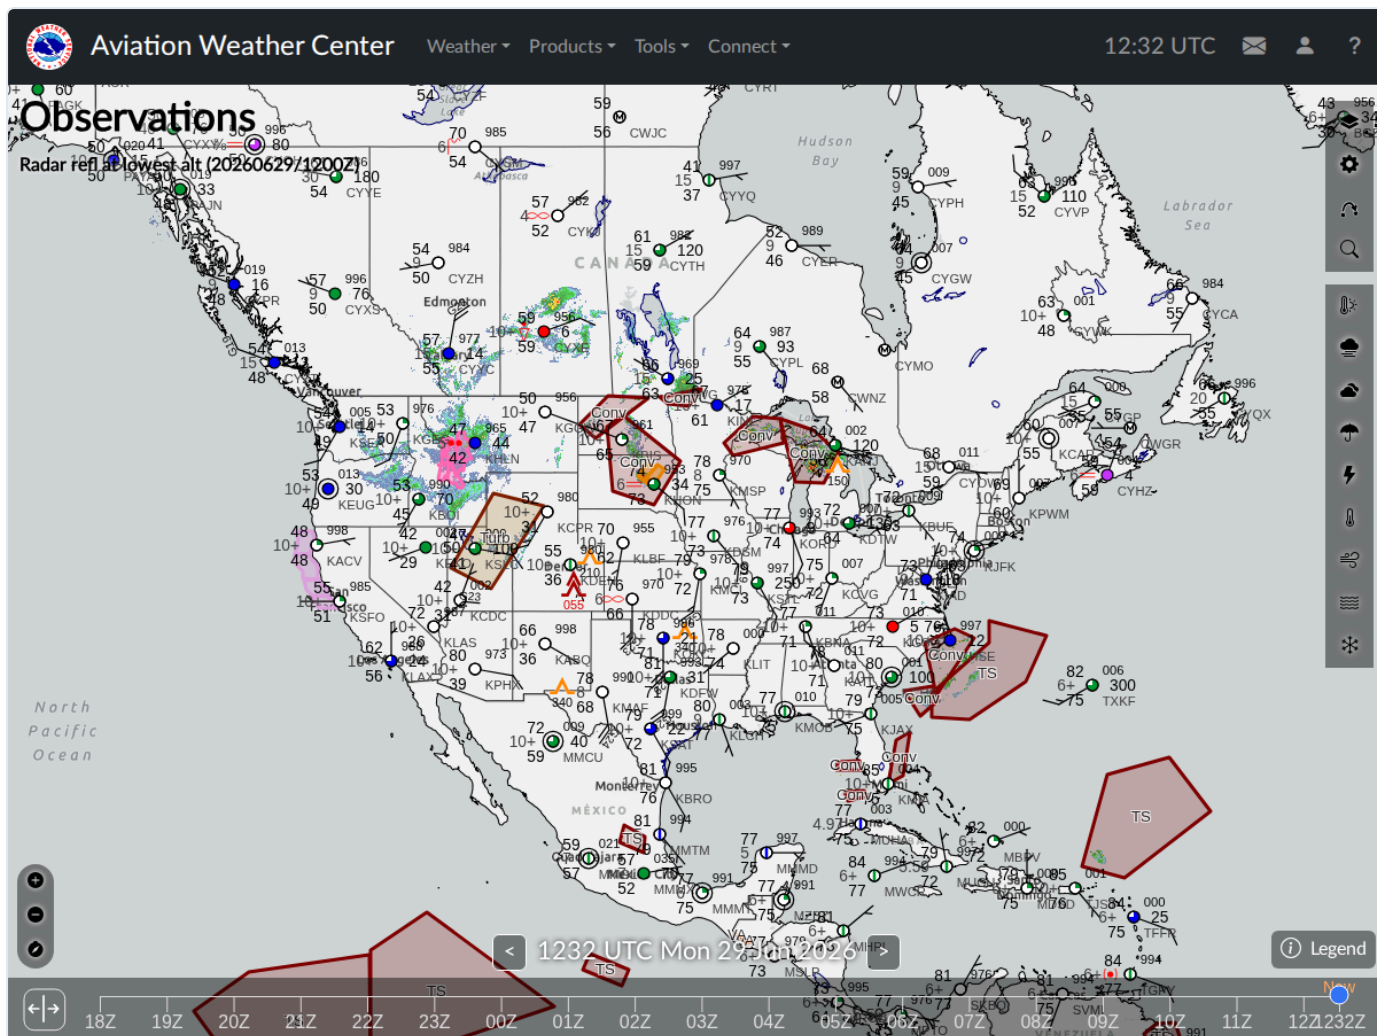

ArgusWatch.eu — AWC GFA Map (20260629_123214)

Archive date: 2026-06-29 · Generated 2026-06-30 13:52 UTC

AWC GFA Map (1)

2026-06-29 12:32 UTC