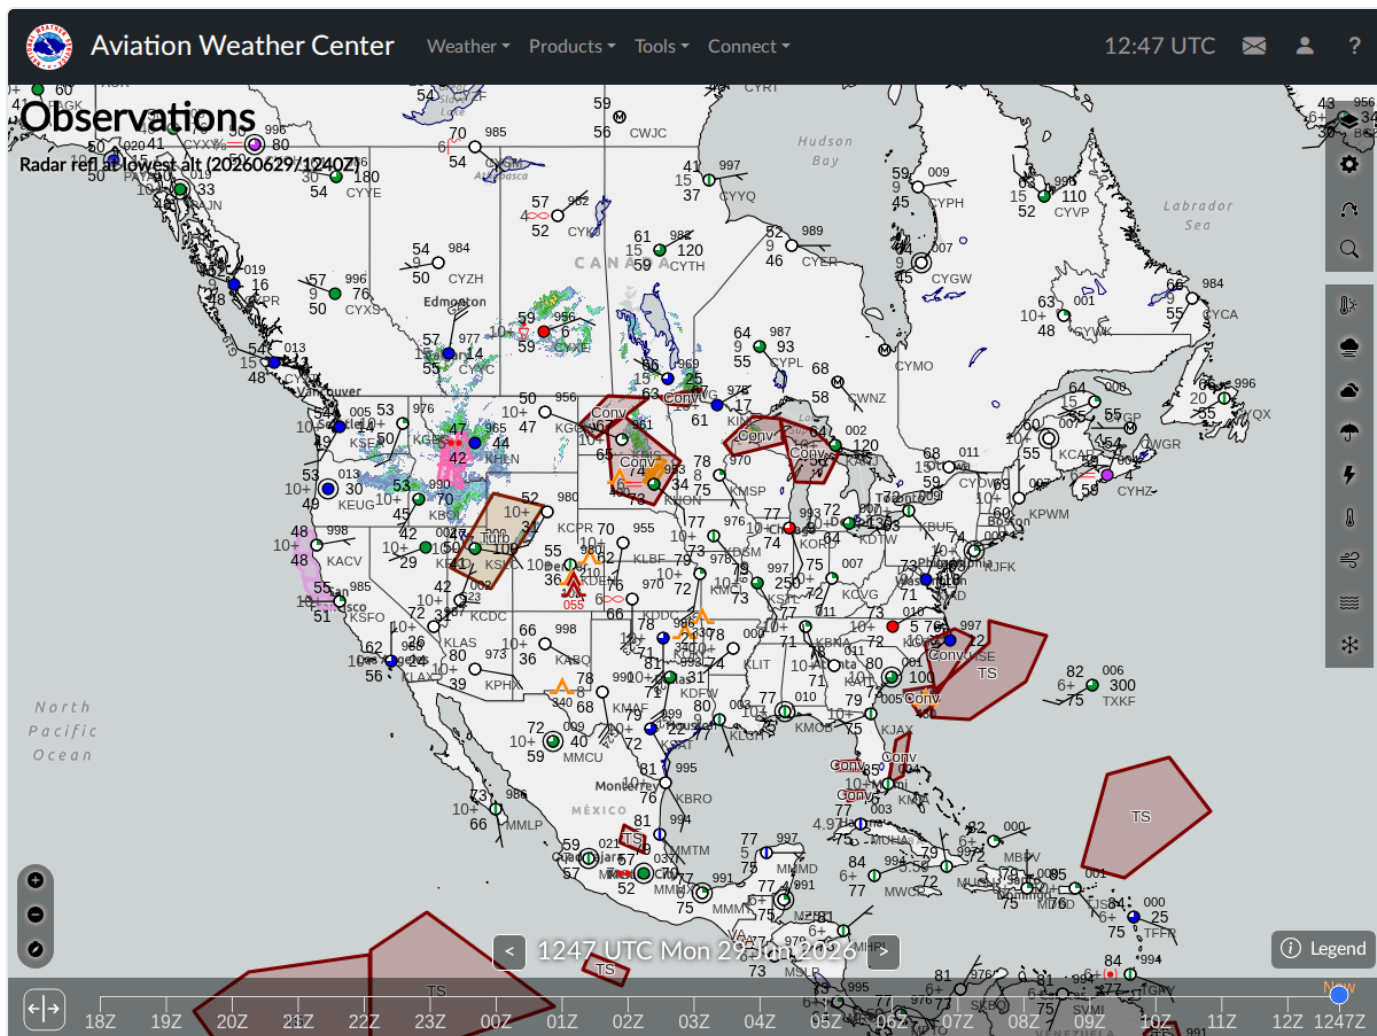

# ArgusWatch.eu — AWC GFA Map (20260629\_124715)

Archive date: 2026-06-29 · Generated 2026-06-30 14:50 UTC

## AWC GFA Map (1)

2026-06-29 12:47 UTC