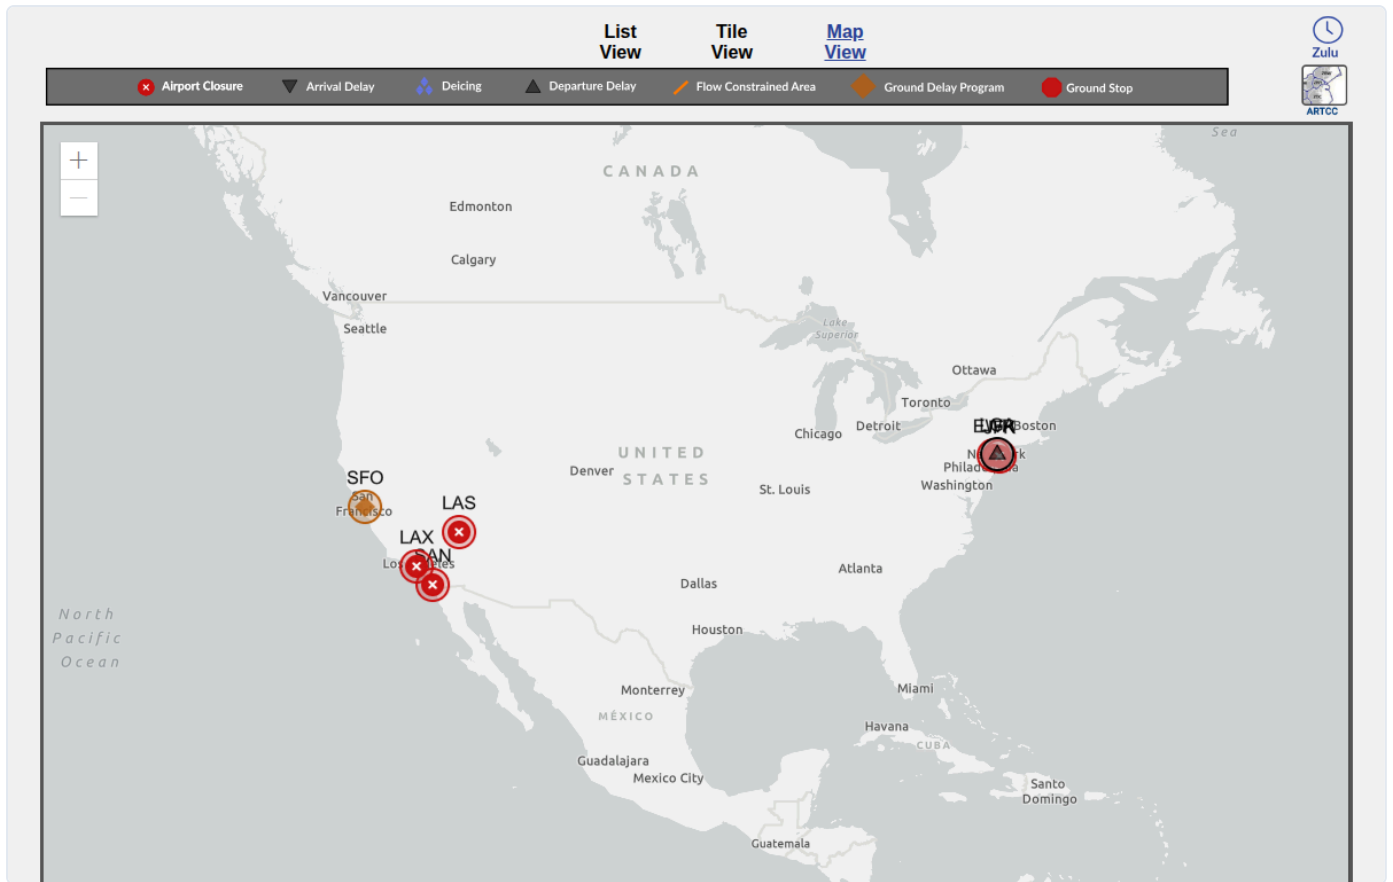

# ArgusWatch.eu — FAA NAS Map (20260629\_131655)

Archive date: 2026-06-29 · Generated 2026-07-01 15:19 UTC

## FAA NAS Map (1)

2026-06-29 13:16 UTC