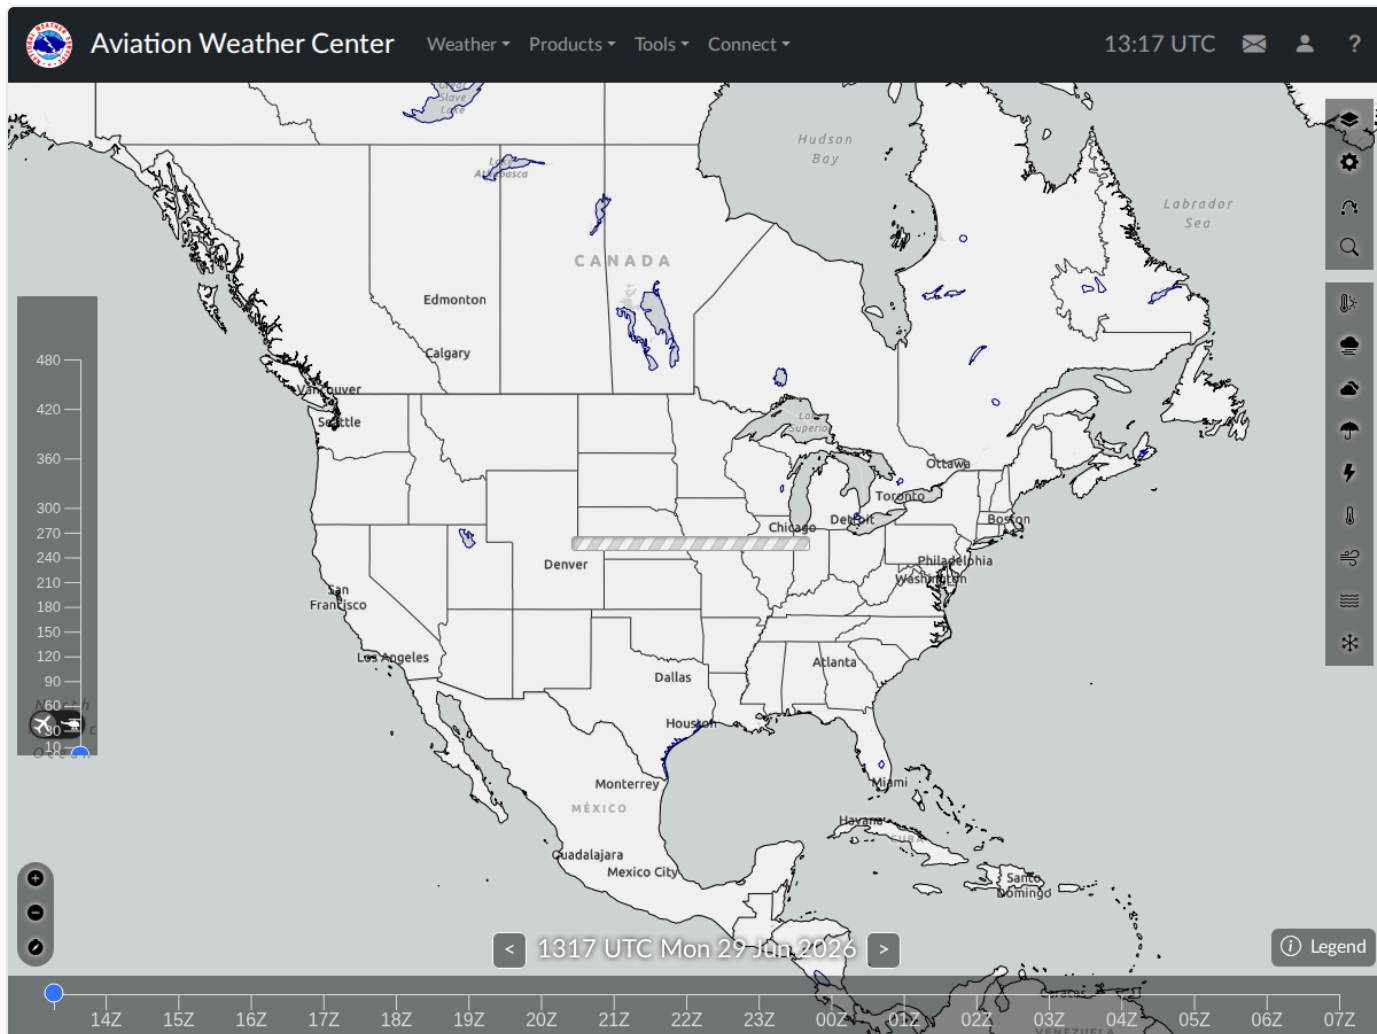

# ArgusWatch.eu — AWC GFA Map (20260629\_131719)

Archive date: 2026-06-29 · Generated 2026-06-30 14:54 UTC

## AWC GFA Map (1)

2026-06-29 13:17 UTC