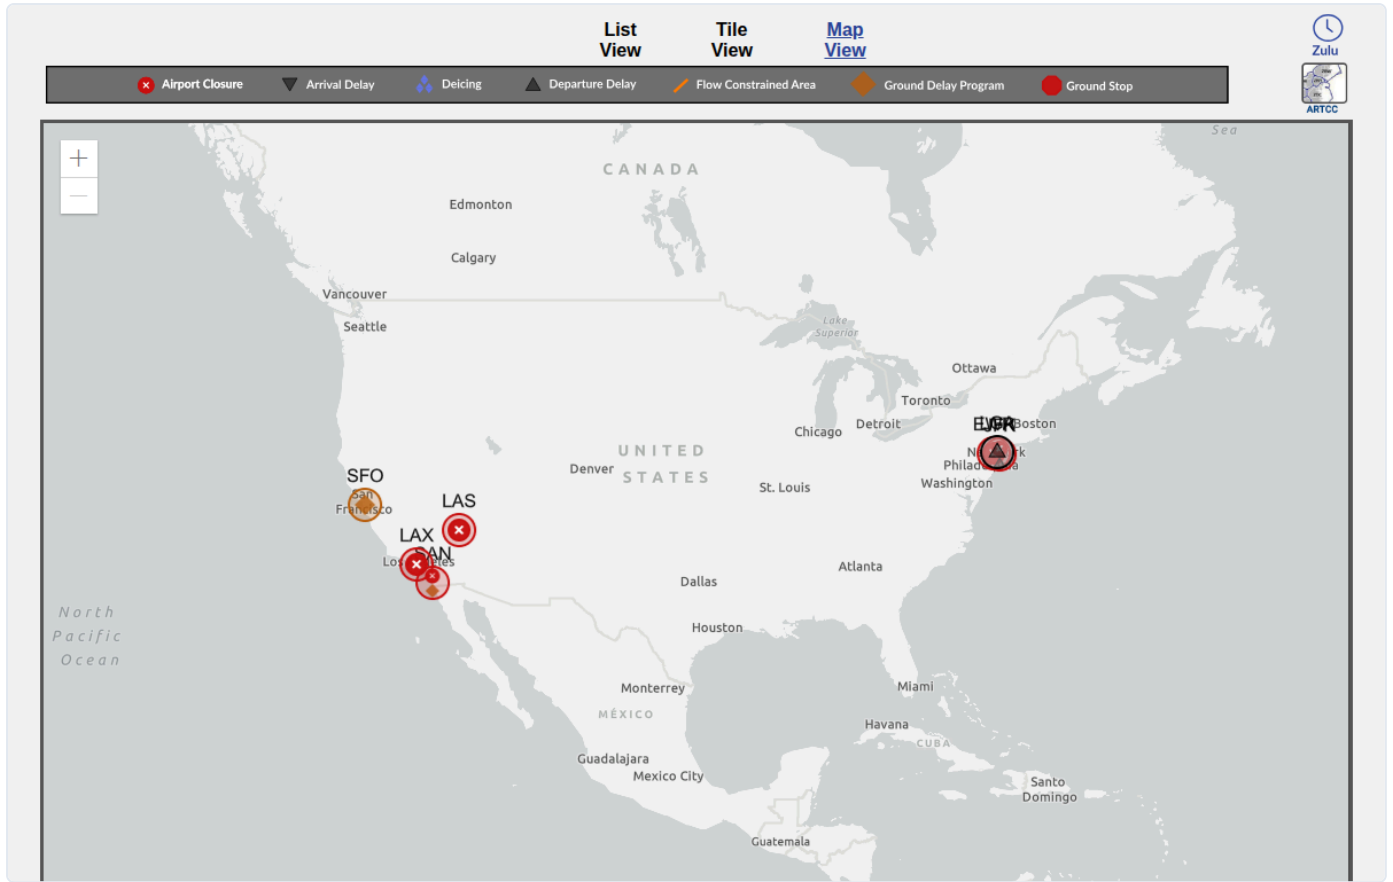

ArgusWatch.eu — FAA NAS Map (20260629_134651)

Archive date: 2026-06-29 · Generated 2026-07-01 15:18 UTC

FAA NAS Map (1)

2026-06-29 13:46 UTC