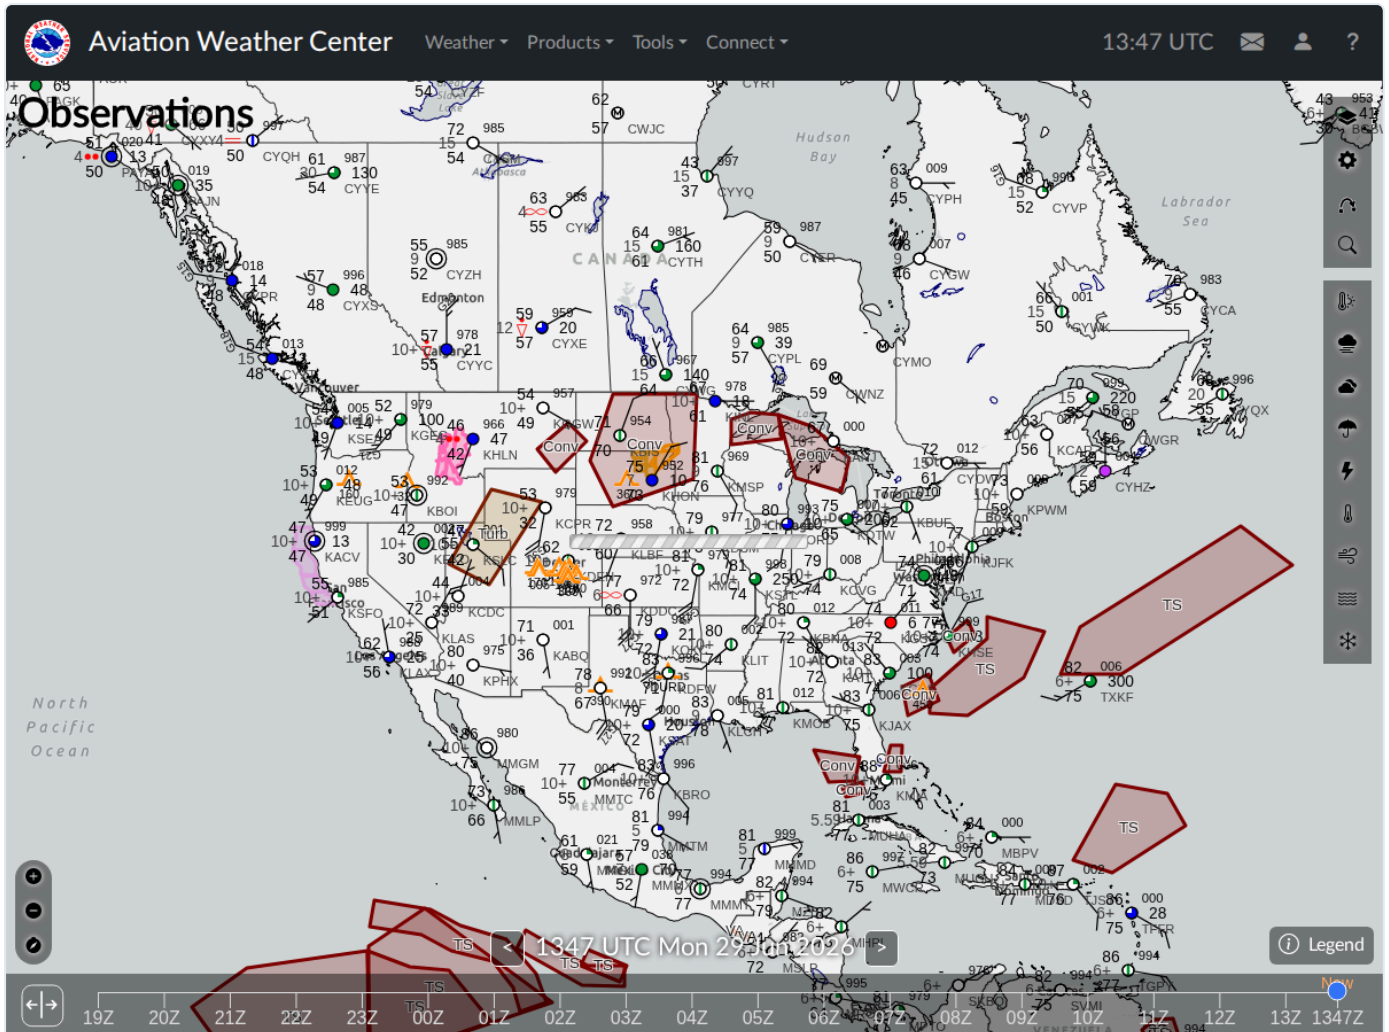

# ArgusWatch.eu — AWC GFA Map (20260629\_134715)

Archive date: 2026-06-29 · Generated 2026-06-30 13:53 UTC

## AWC GFA Map (1)

2026-06-29 13:47 UTC