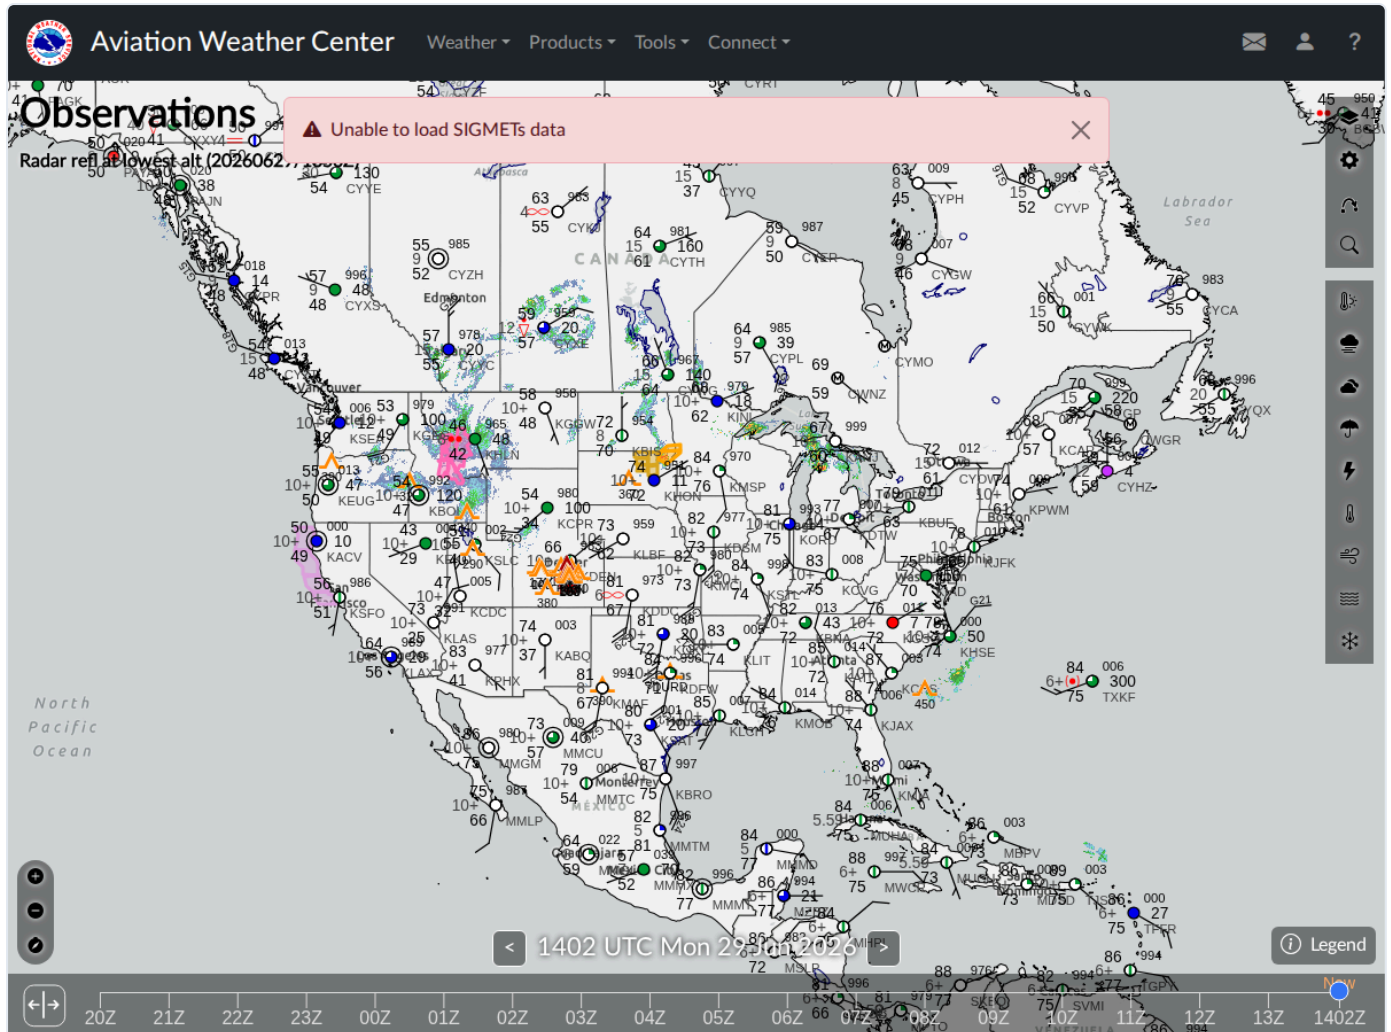

# ArgusWatch.eu — AWC GFA Map (20260629\_140219)

Archive date: 2026-06-29 · Generated 2026-06-30 13:53 UTC

## AWC GFA Map (1)

2026-06-29 14:02 UTC