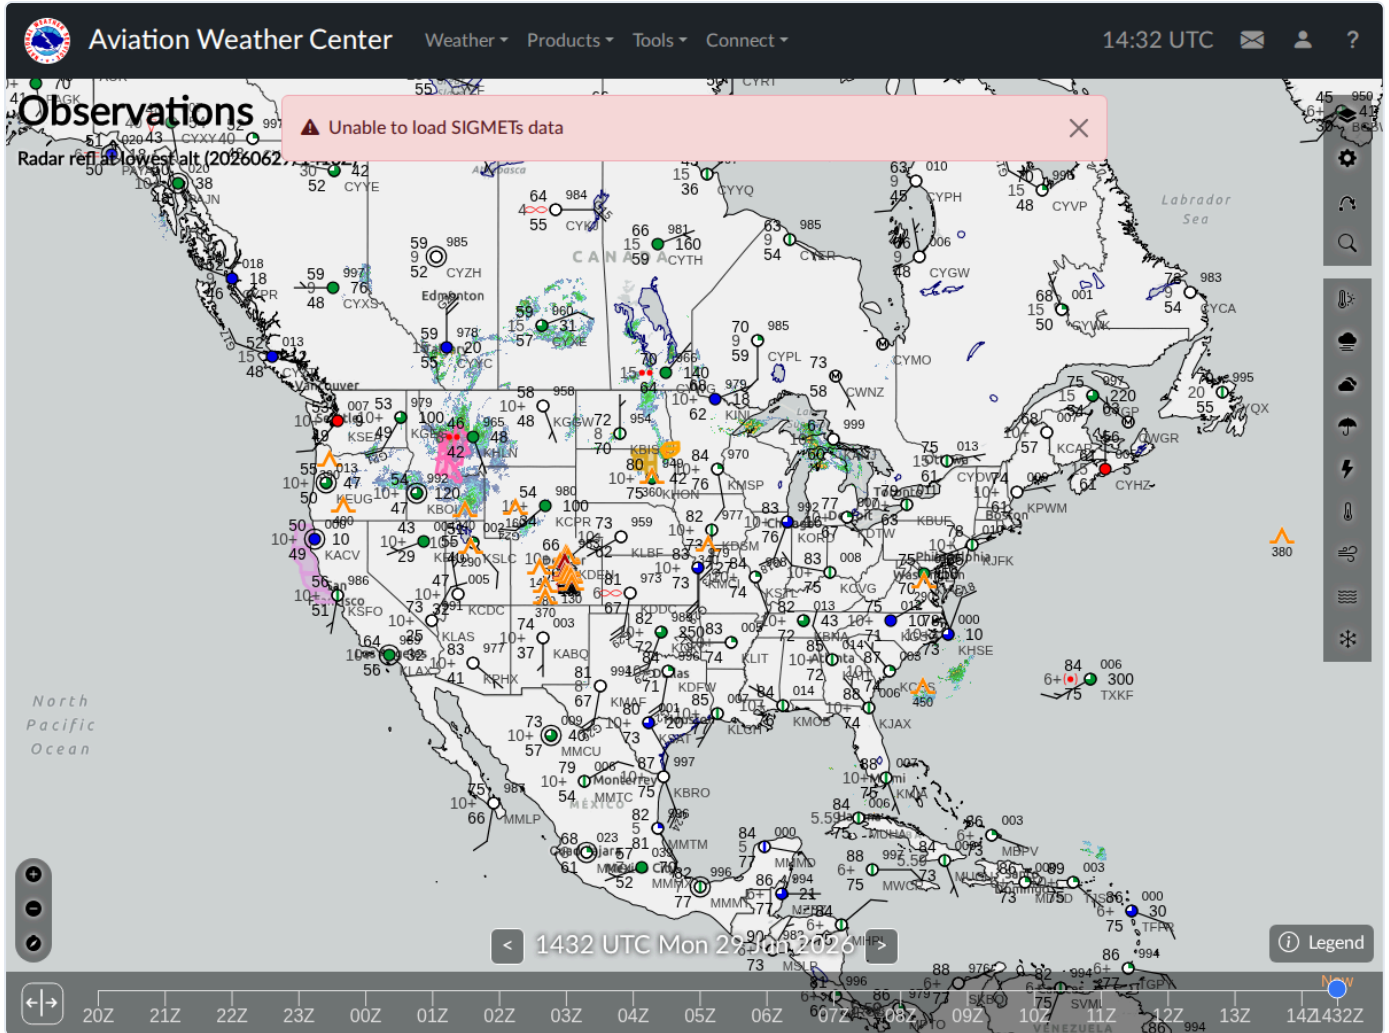

# ArgusWatch.eu — AWC GFA Map (20260629\_143210)

Archive date: 2026-06-29 · Generated 2026-06-30 13:51 UTC

## AWC GFA Map (1)

2026-06-29 14:32 UTC