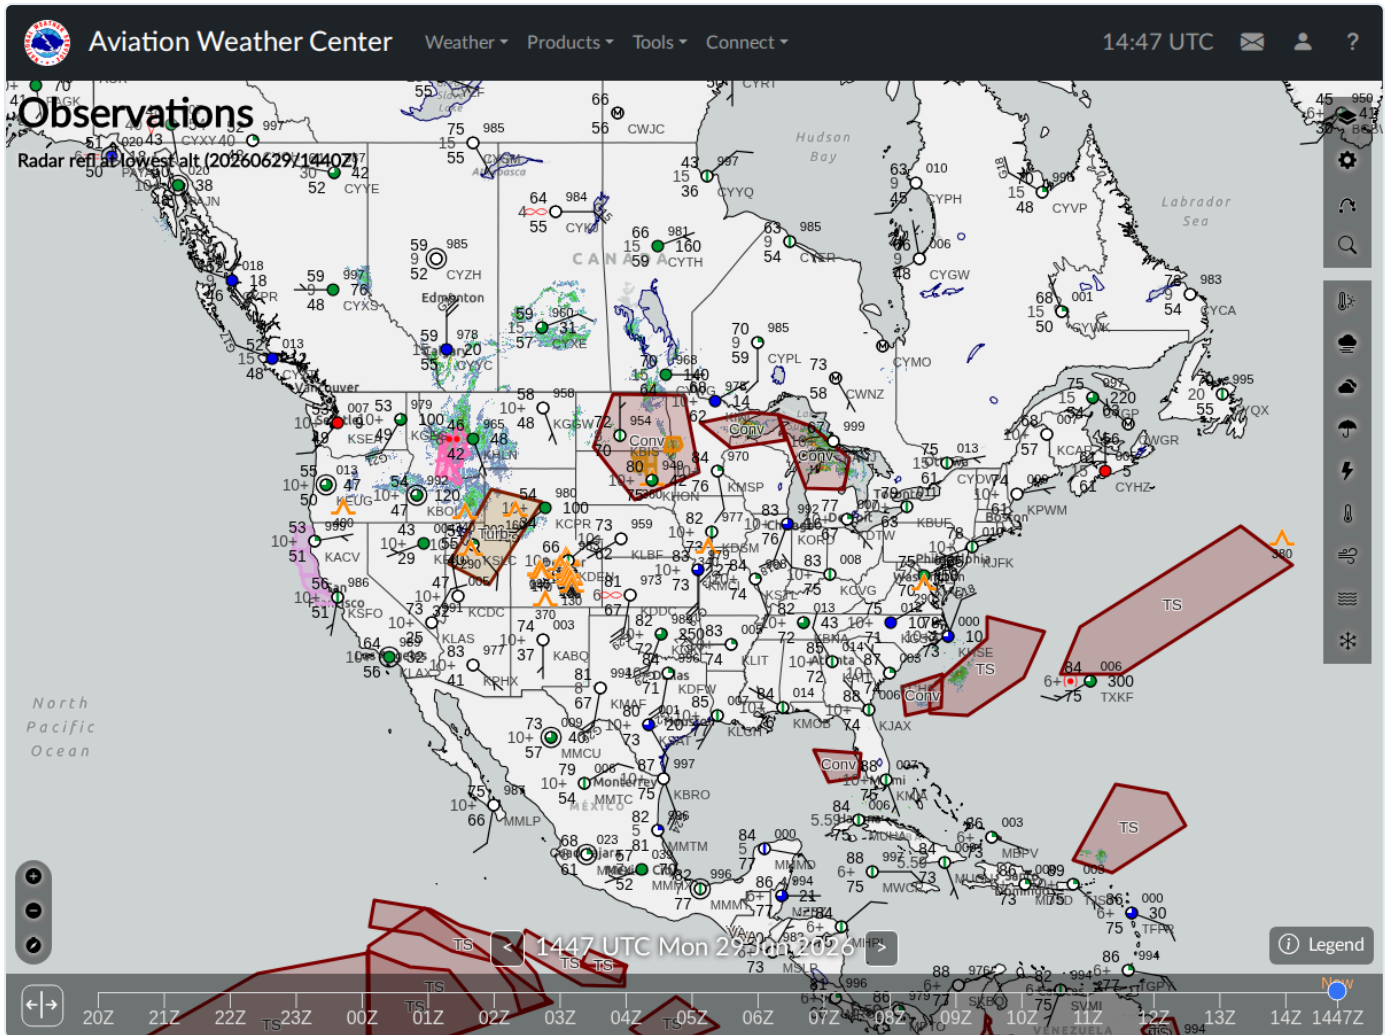

# ArgusWatch.eu – AWC GFA Map (20260629\_144712)

Archive date: 2026-06-29 · Generated 2026-06-30 14:48 UTC

## AWC GFA Map (1)

2026-06-29 14:47 UTC