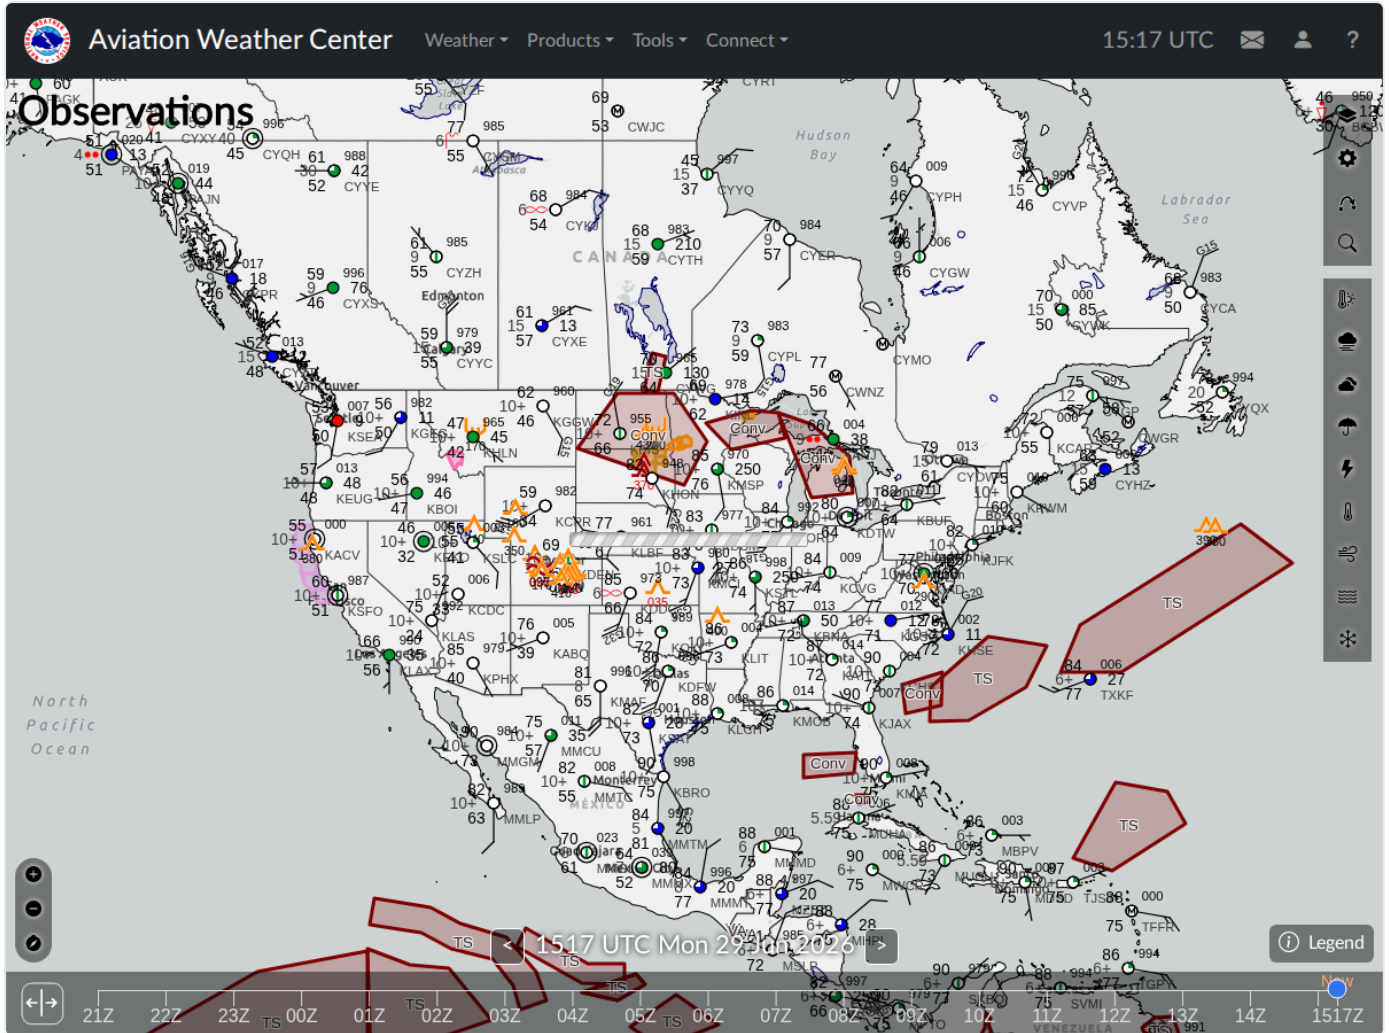

# ArgusWatch.eu — AWC GFA Map (20260629\_151717)

Archive date: 2026-06-29 · Generated 2026-06-30 14:54 UTC

## AWC GFA Map (1)

2026-06-29 15:17 UTC