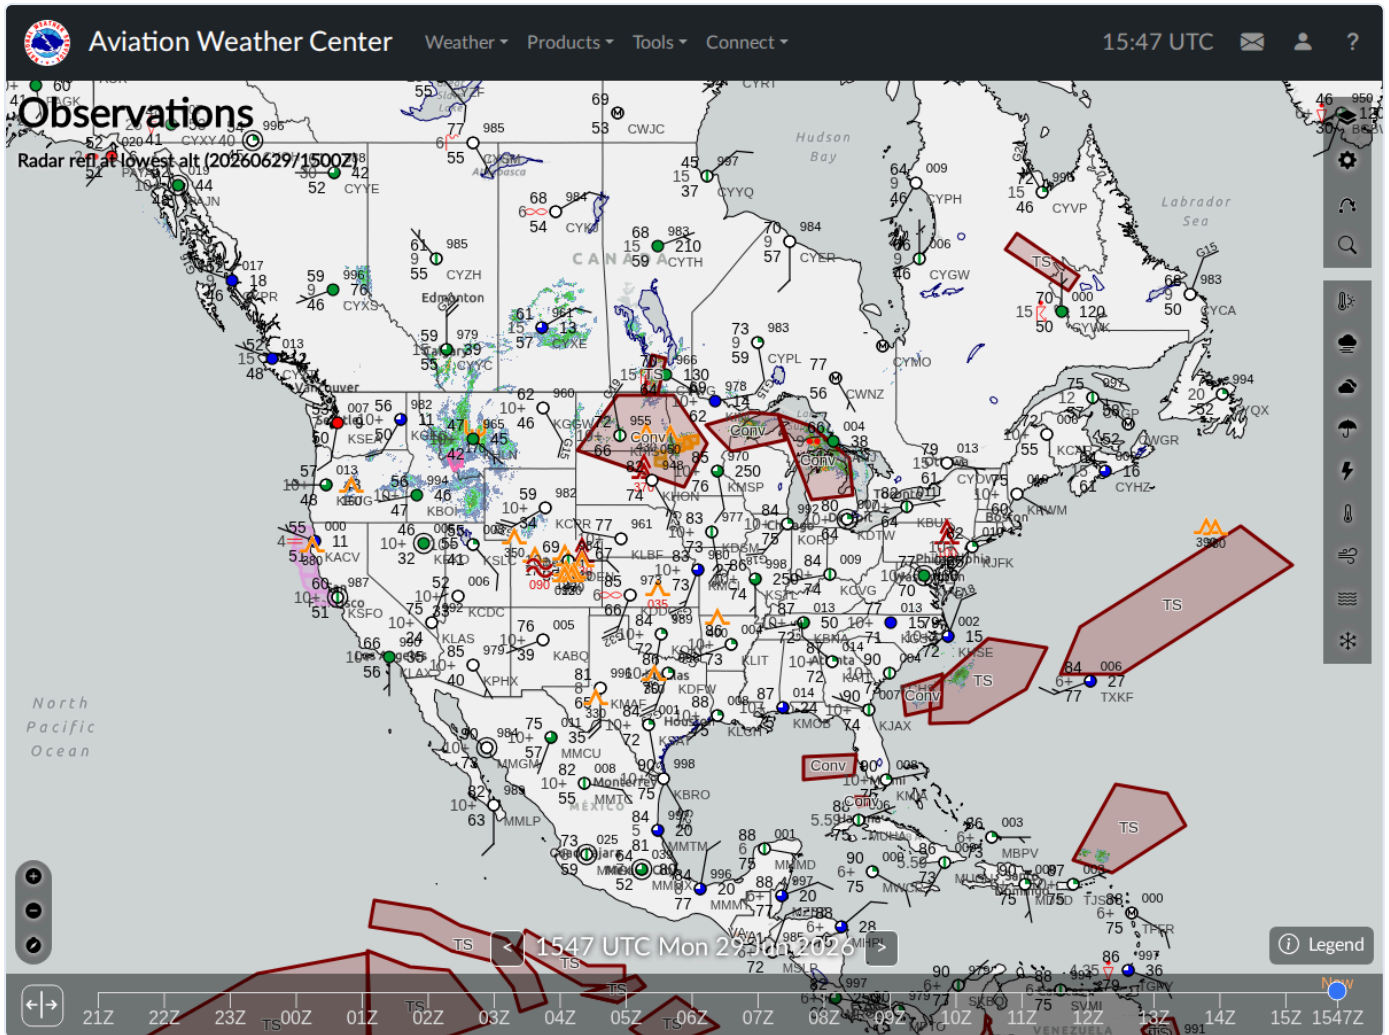

ArgusWatch.eu – AWC GFA Map (20260629_154710)

Archive date: 2026-06-29 · Generated 2026-06-30 14:50 UTC

AWC GFA Map (1)

2026-06-29 15:47 UTC