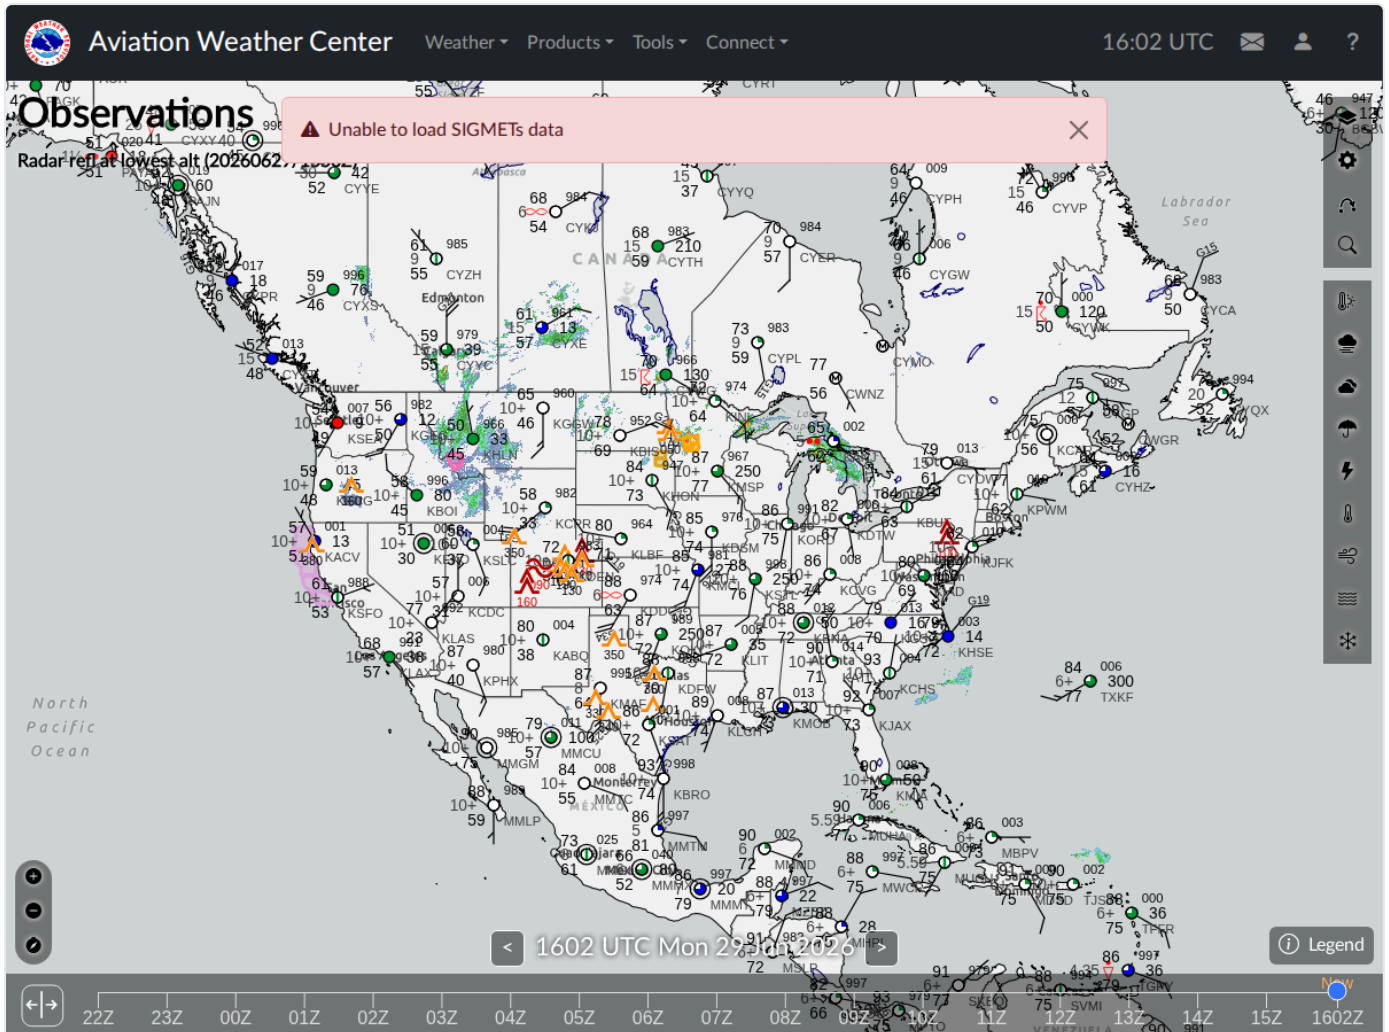

ArgusWatch.eu — AWC GFA Map (20260629_160215)

Archive date: 2026-06-29 · Generated 2026-06-30 13:50 UTC

AWC GFA Map (1)

2026-06-29 16:02 UTC