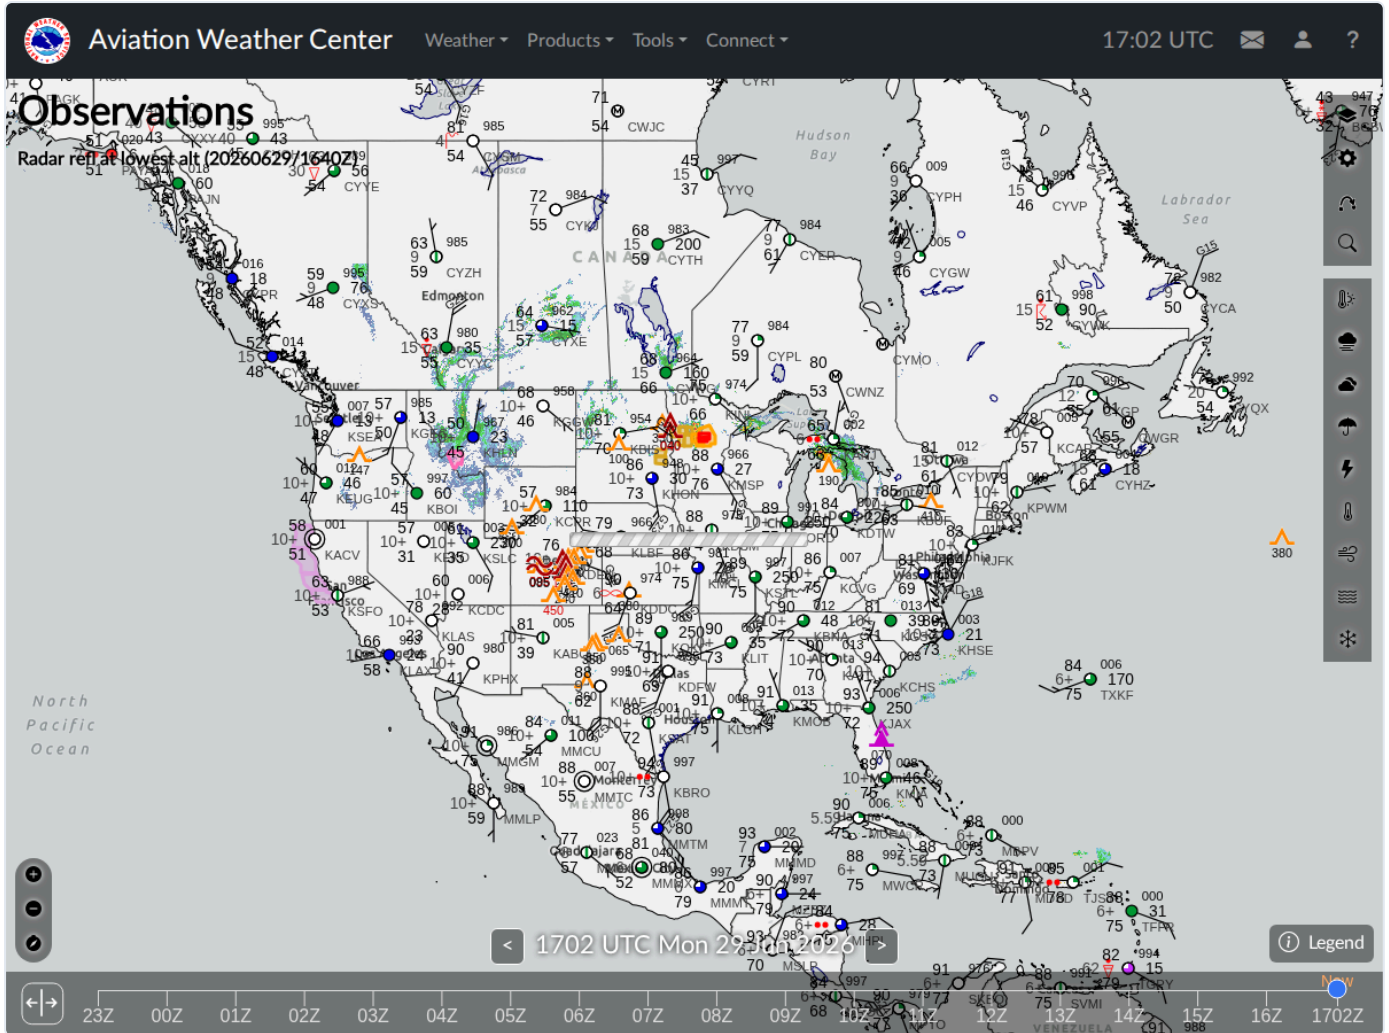

# ArgusWatch.eu — AWC GFA Map (20260629\_170214)

Archive date: 2026-06-29 · Generated 2026-06-30 13:52 UTC

## AWC GFA Map (1)

2026-06-29 17:02 UTC