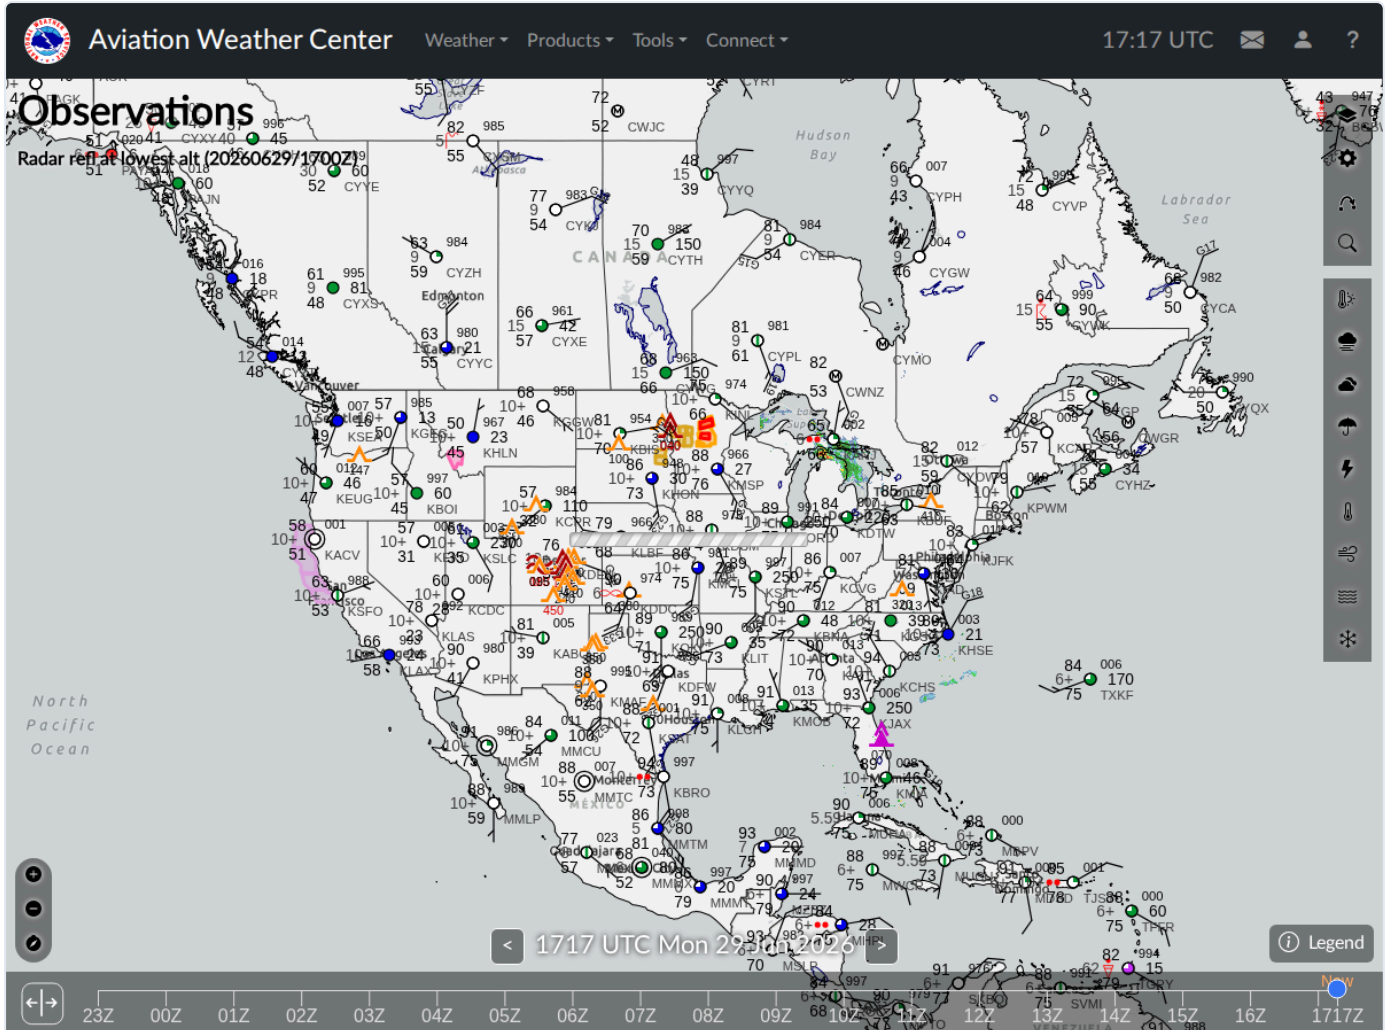

ArgusWatch.eu — AWC GFA Map (20260629_171720)

Archive date: 2026-06-29 · Generated 2026-06-30 13:55 UTC

AWC GFA Map (1)

2026-06-29 17:17 UTC