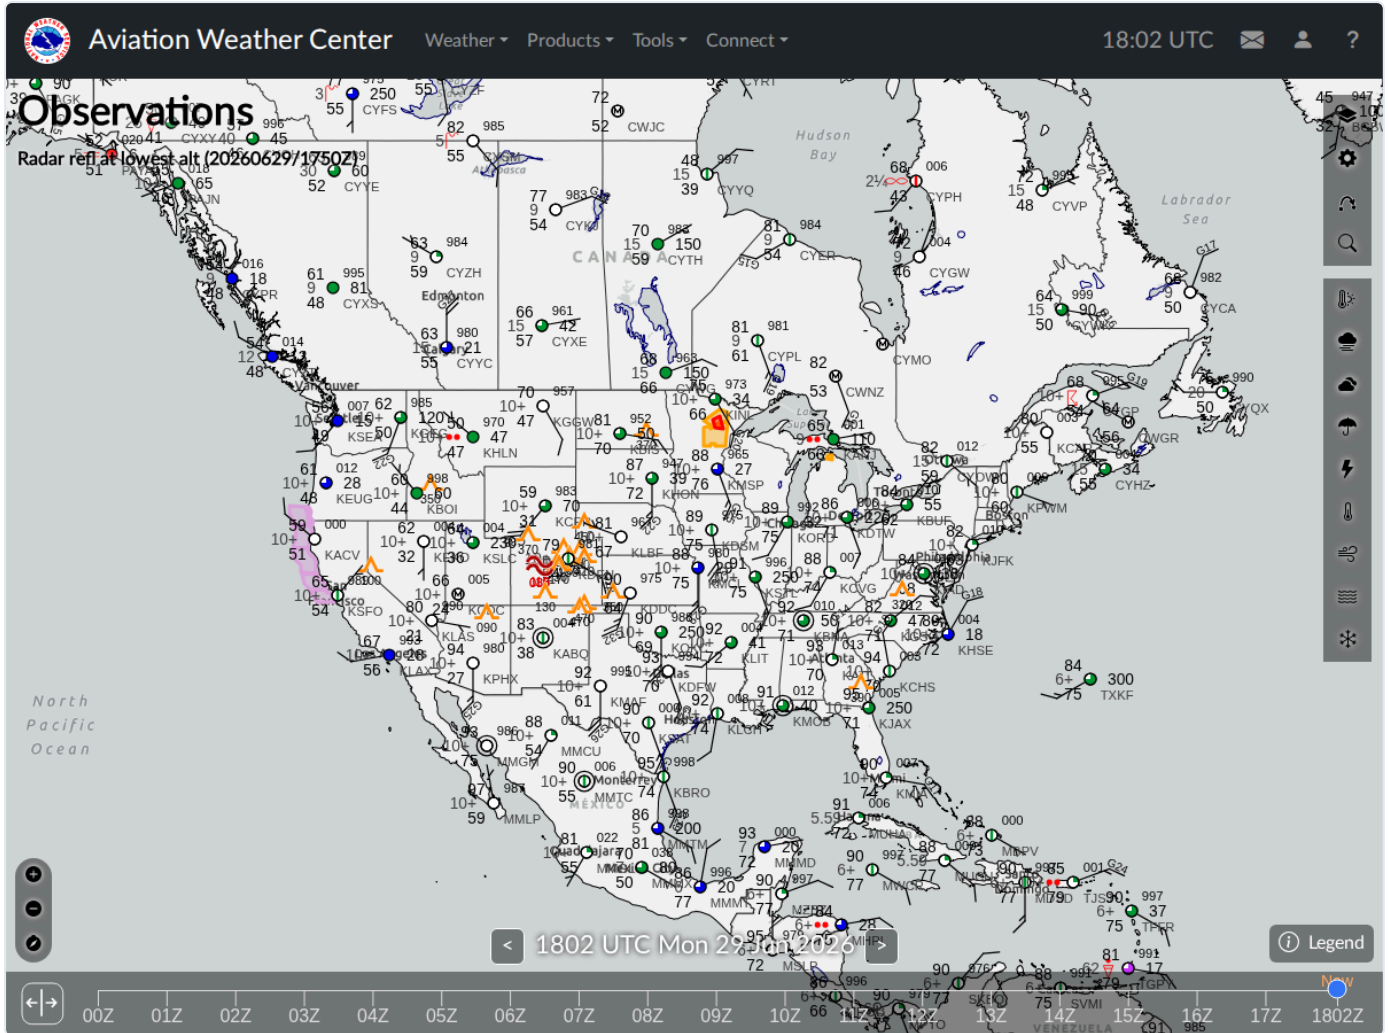

ArgusWatch.eu — AWC GFA Map (20260629_180253)

Archive date: 2026-06-29 · Generated 2026-06-30 13:50 UTC

AWC GFA Map (1)

2026-06-29 18:02 UTC