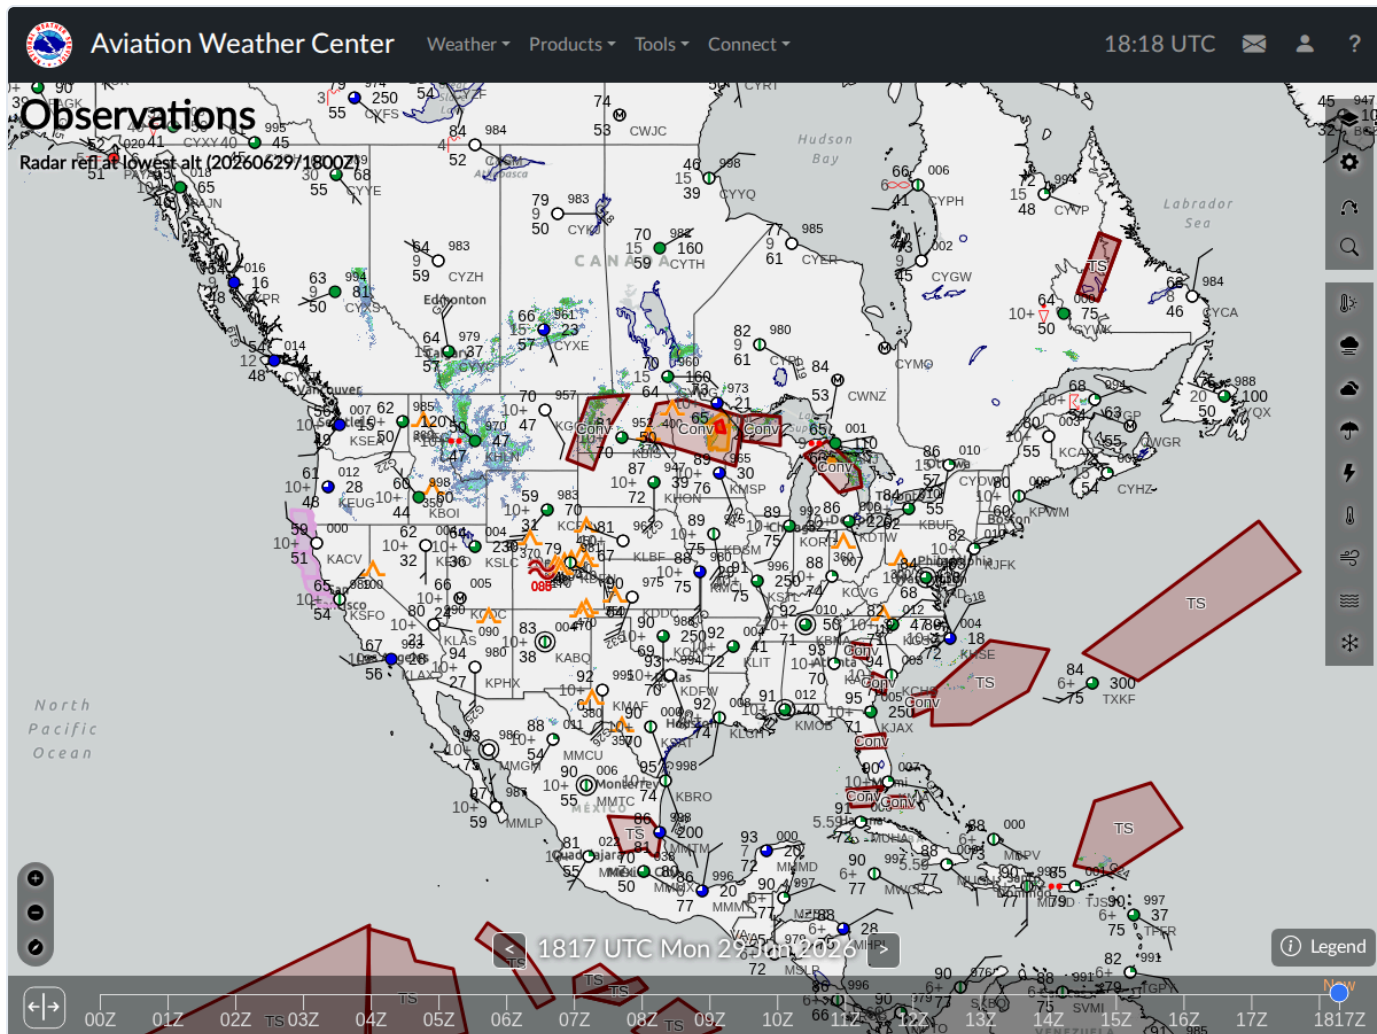

# ArgusWatch.eu — AWC GFA Map (20260629\_181802)

Archive date: 2026-06-29 · Generated 2026-06-30 13:49 UTC

## AWC GFA Map (1)

2026-06-29 18:18 UTC