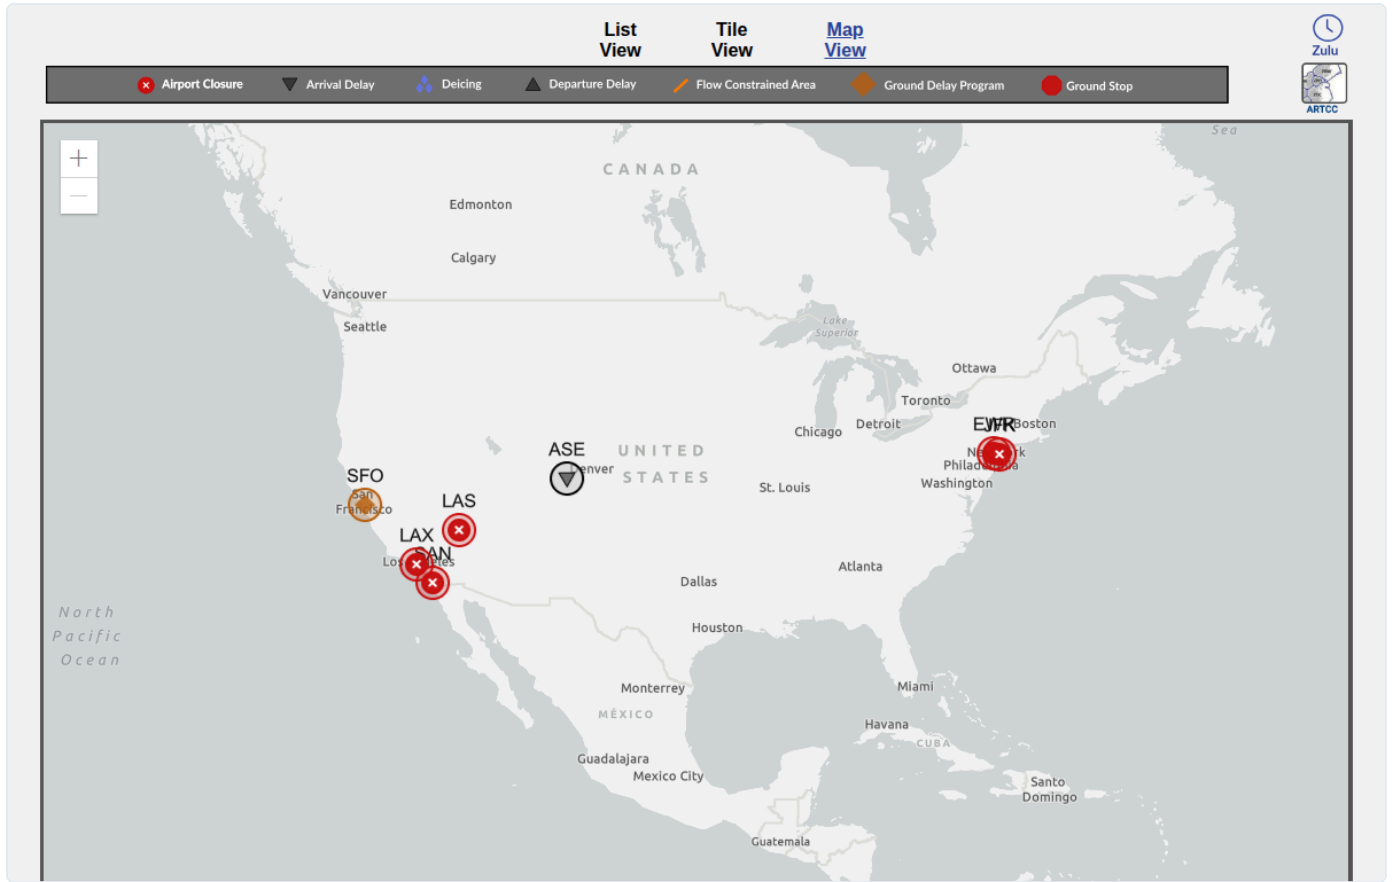

# ArgusWatch.eu — FAA NAS Map (20260629\_183304)

Archive date: 2026-06-29 · Generated 2026-07-01 16:32 UTC

## FAA NAS Map (1)

2026-06-29 18:33 UTC