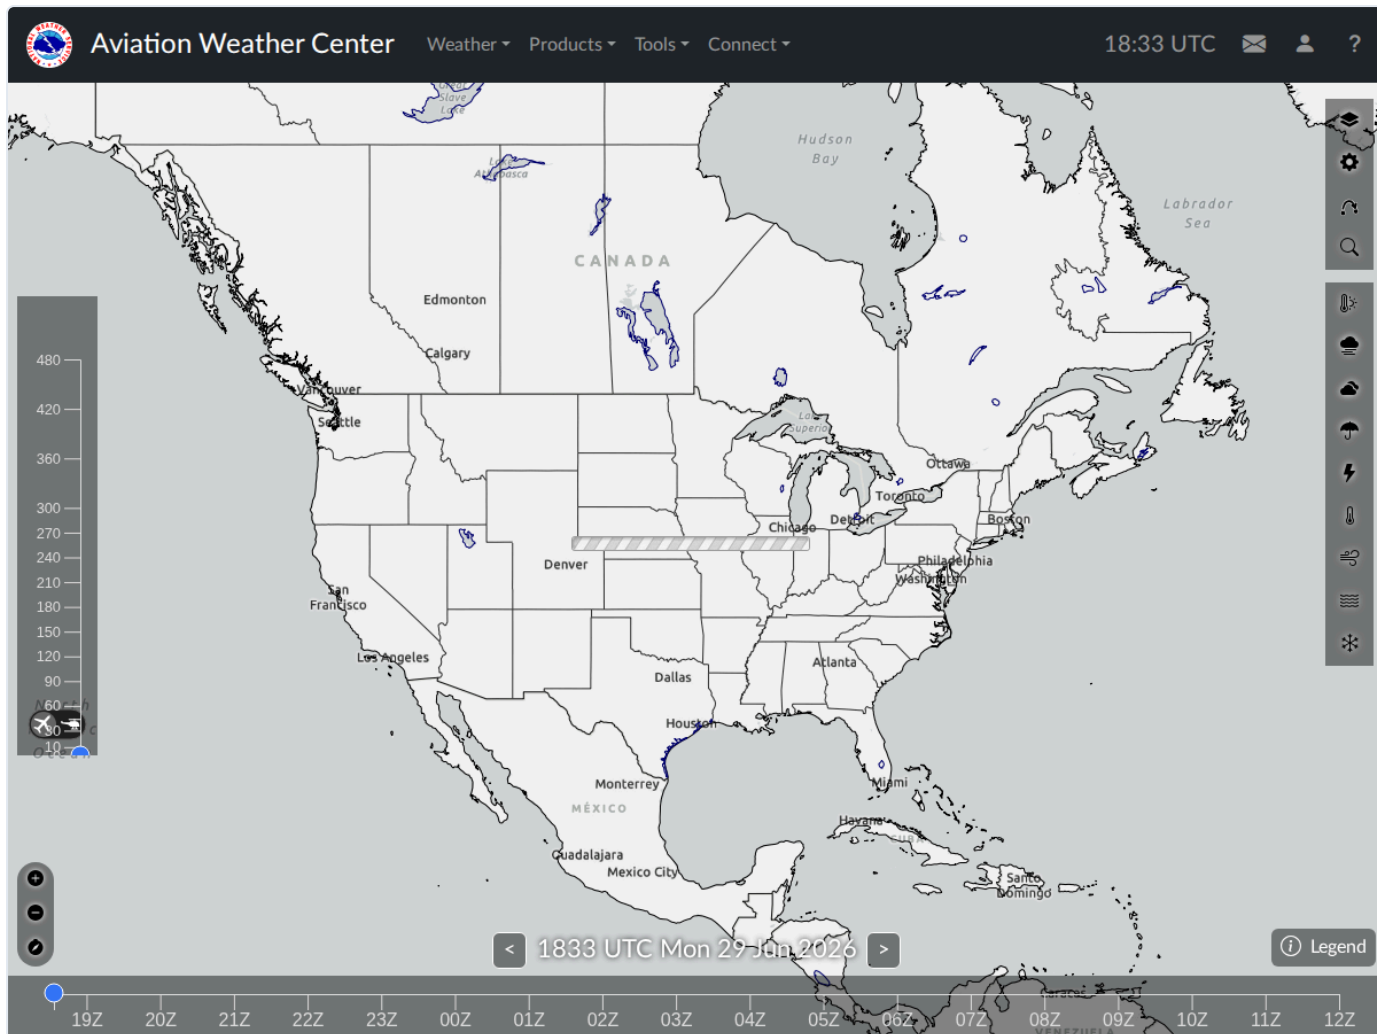

ArgusWatch.eu — AWC GFA Map (20260629_183331)

Archive date: 2026-06-29 · Generated 2026-06-30 13:51 UTC

AWC GFA Map (1)

2026-06-29 18:33 UTC