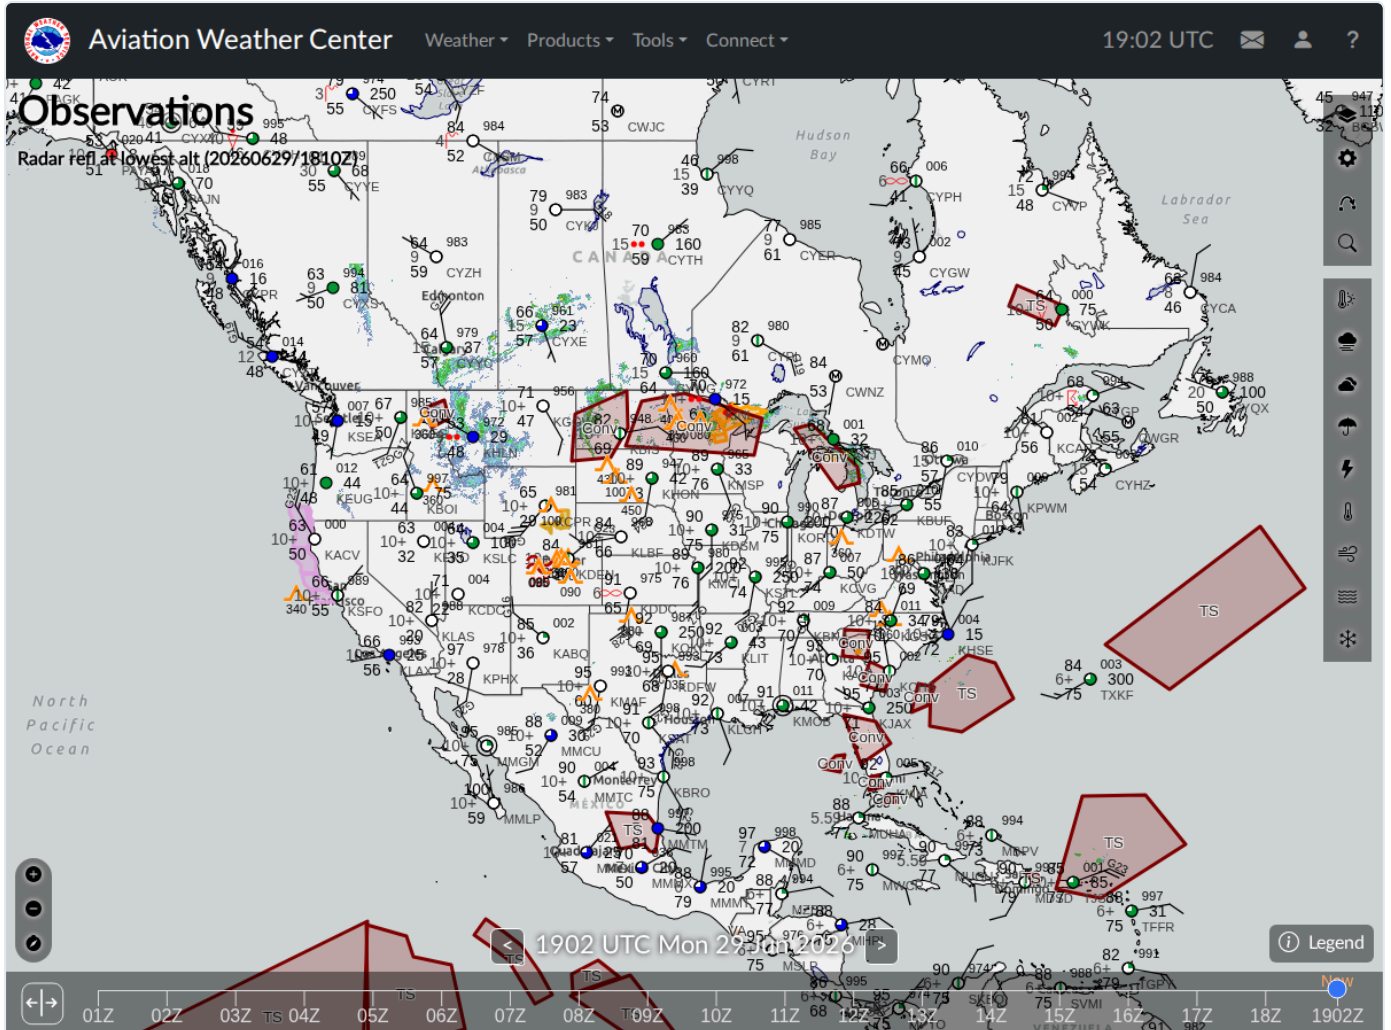

# ArgusWatch.eu — AWC GFA Map (20260629\_190301)

Archive date: 2026-06-29 · Generated 2026-06-30 14:48 UTC

## AWC GFA Map (1)

2026-06-29 19:03 UTC