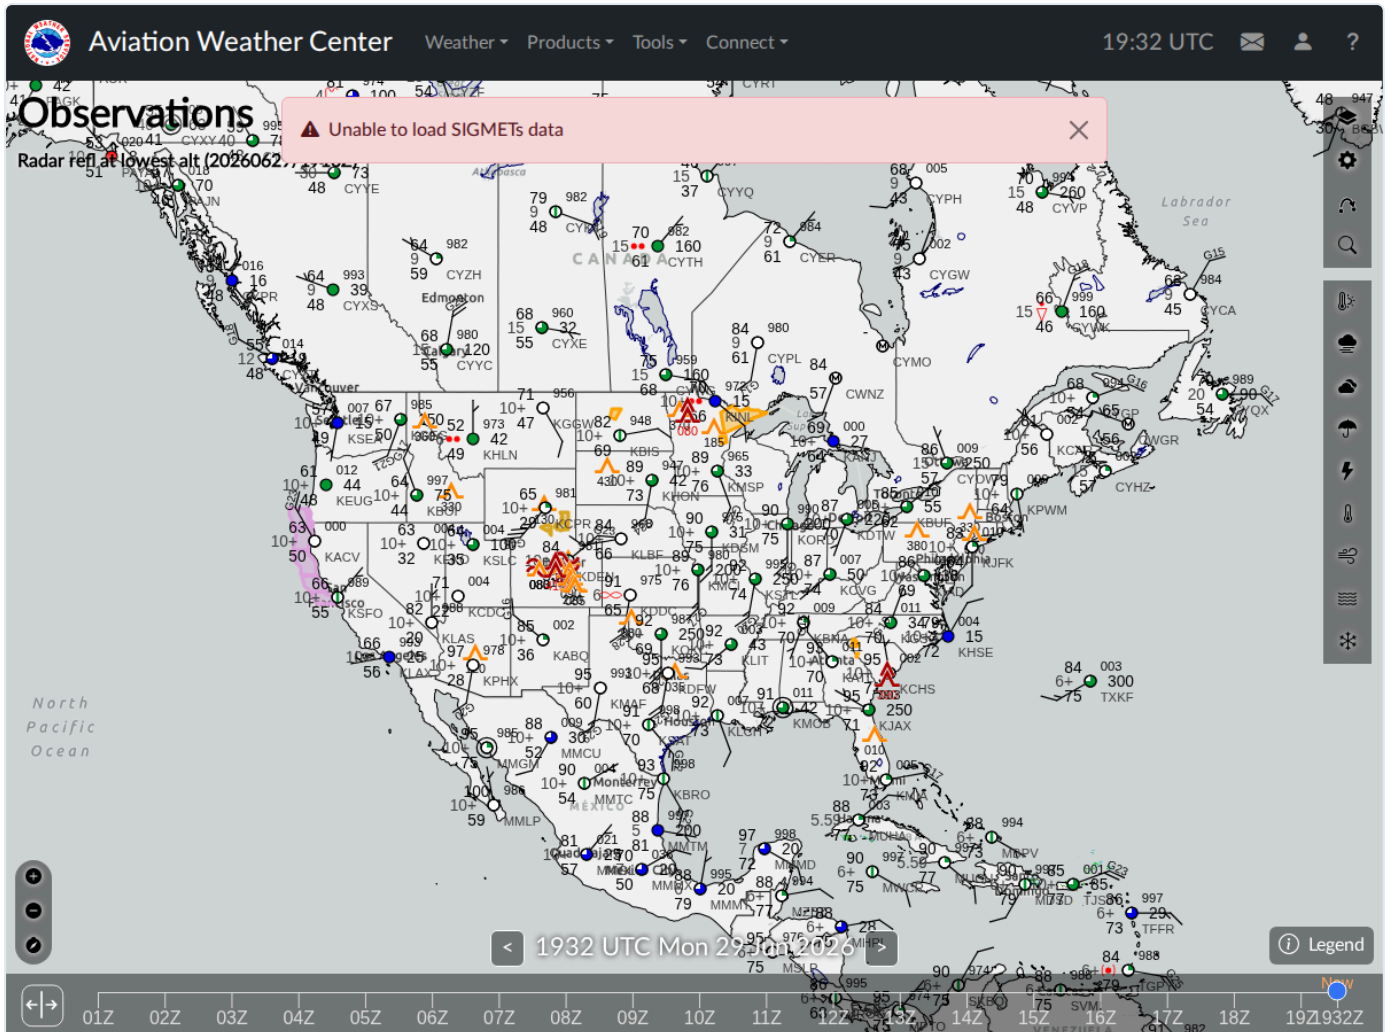

ArgusWatch.eu — AWC GFA Map (20260629_193255)

Archive date: 2026-06-29 · Generated 2026-07-01 15:19 UTC

AWC GFA Map (1)

2026-06-29 19:32 UTC